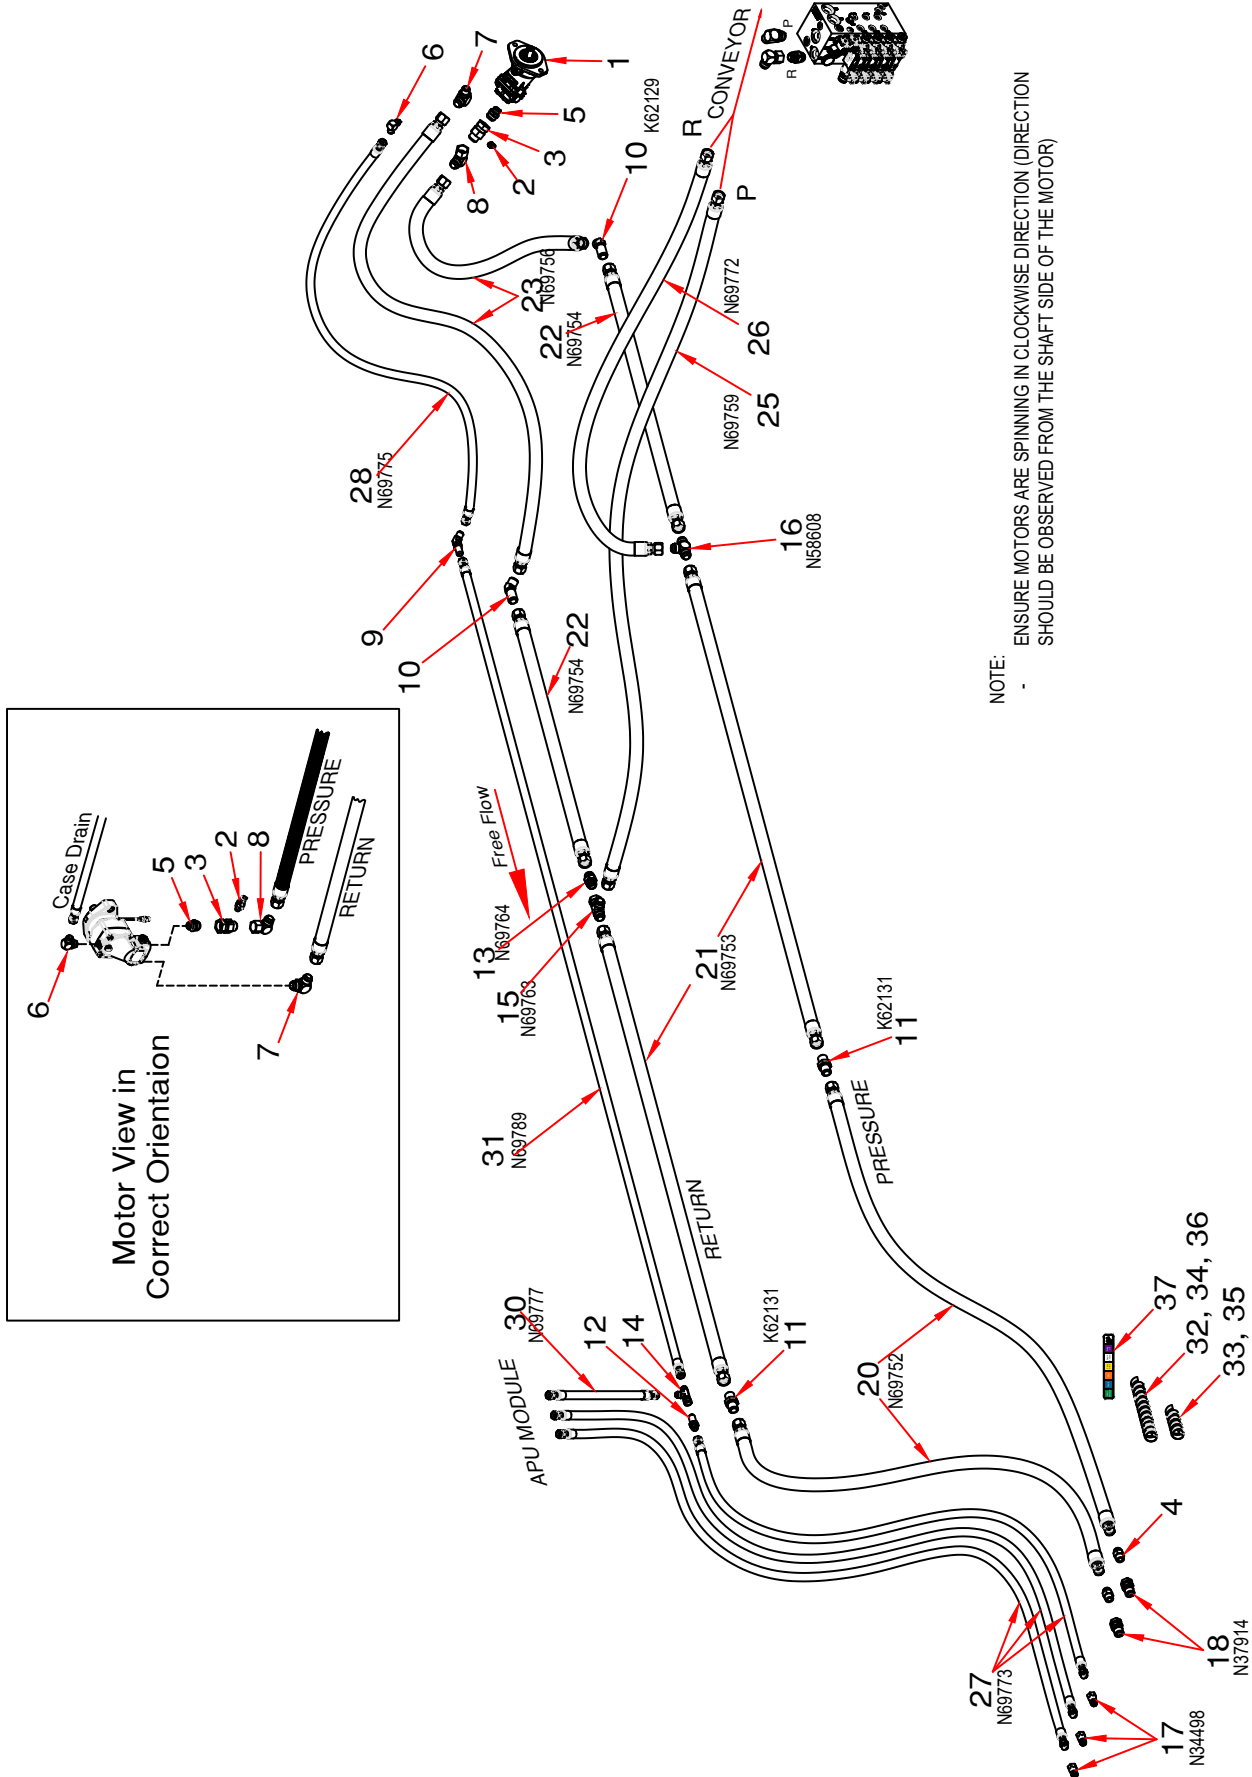

Tow Behind Hydraulics Single Fan with Conveyor

Tow Behind Hydraulics - Single Fan with Conveyor

Item	Part No.	Description	Qty
1	N69870	Orbit Motor - Parker 19cc - See Section 7 - (N69871 - Shaft Seal)	1
	N69751	Hyd Fittings Kit - Tow Behind Single Fan with Conveyor - (Includes Items Below) Whole Goods Only	
2	N64583	Coupler - Test Port - 7/16-20 (#4) MORB	1
3	N64584	Tee - Gauge Port - 1 5/16-12 (#16) MJIC X 1 5/16-12 (#16) FJIC x 7/16-20 (#4) FORB	1
4	N15990	Connector - 1 1/16-12 MORB (#12) x 1-1/16-12 MJIC (#12)	2
5	N58602	Connector - 1 1/16-12 MORB (#12) x 1 5/16-12 MJIC (#16)	2
6	S39505	90 Elbow - 7/8-14 MJIC (#10) x 9/16-18 MORB (#6)	2
7	N58606	90 Elbow - 1 5/16-12 MJIC (#16) x 1 1/16-12 MORB (#12)	2
8	N58171	90 Elbow - 1 5/16-12 MJIC (#16) x 1 5/16-12 FJIC (#16)	2
9	K53616	Bulk Head 45 Elbow - 7/8-14 MJIC (#10)	1
10	K62129	Bulk Head 45 Elbow - 1 5/16-12 MJIC (#16)	2
11	K62131	Bulk Head Union - 1 5/16-12 MJIC (#16)	2
12	N69806	Bulk Head Union - 7/8-14 MJIC (#10)	1
13	N69764	Check Valve - 1 5/16-12 MJIC (#16) (Located in Conveyor Polybag G69902)	1
14			
15	N69763	Tee - (2) 1 5/16-12 MJIC (#16) x (1) 1 5/16-12 FJIC (#16) MMF	1
16	N58608	Tee - 1 5/16-12 MJIC (#16)	1
	N69750	Hyd Hose Kit - Tow Behind Single Fan with Conveyor- (Includes Items Below) Whole Goods Only	
	N73605	Small Frame Hose Kit - Tow Behind Single Fan with Conveyor - (Includes Items Below) Whole Goods Only	
19			
20	N69752	Hyd Hose - 1 x 300 Lg - 1 5/16-12 FJIC (#16) x 1 1/16-12 FJIC (#12)	2
21	N69753	Hyd Hose - 1 x 204 Lg - 1 5/16-12 FJIC (#16)	2
	N73054	Hyd Hose - 1 x 180 Lg - 1 5/16-12 FJIC (#16) - Small Frame	2
22	N69754	Hyd Hose - 1 x 84 Lg - 1 5/16-12 FJIC (#16)	2
23	N69756	Hyd Hose - 1 x 74 Lg - 1 5/16-12 FJIC (#16)	2
24			
25	N69759	Hyd Hose - 1 x 150 Lg - 1 5/16-12 FJIC (#16)	1
26	N69772	Hyd Hose - 1 x 60 Lg - 1 5/16-12 FJIC (#16)	1
27	N69773	Hyd Hose - 1/2 x 300 Lg - 7/8-14 FJIC (#10) x 7/8-14 MORB (#10)	3
28	N69775	Hyd Hose - 1/2 x 80 Lg - 7/8-14 FJIC (#10)	1
29			
30	N69777	Hyd Hose - 1/2 x 72 Lg - 7/8-14 FJIC (#10)	1
31	N69789	Hyd Hose - 1/2 x 290 Lg - 7/8-14 FJIC (#10)	1
	N73057	Hyd Hose - 1/2 x 266 Lg - 7/8-14 FJIC (#10) - Small Frame	1
	G69900	Polybag - Tow Behind Single Fan with Conveyor- (Includes Items Below) Whole Goods Only	
17	N34498	1/2 Male Pioneer Tip - 7/8-14 FORB	3
18	N37914	3/4 Male Pioneer Tip - 1 1/16-12 MORB	2
32	N74321	Hose Wrap - YELLOW - 11" - Pressure - Case Drain	1
33	N74326	Hose Wrap - ORANGE - 5" - Return - APU	1
34	N74327	Hose Wrap - ORANGE - 11" - Pressure - APU	1
35	N74330	Hose Wrap - GREEN - 5" - Return - Fan 1 / Conveyor	1
36	N74331	Hose Wrap - GREEN - 11" - Pressure - Fan 1 / Conveyor	1
37	N74334	Decal - Hose Wrap Identification	1