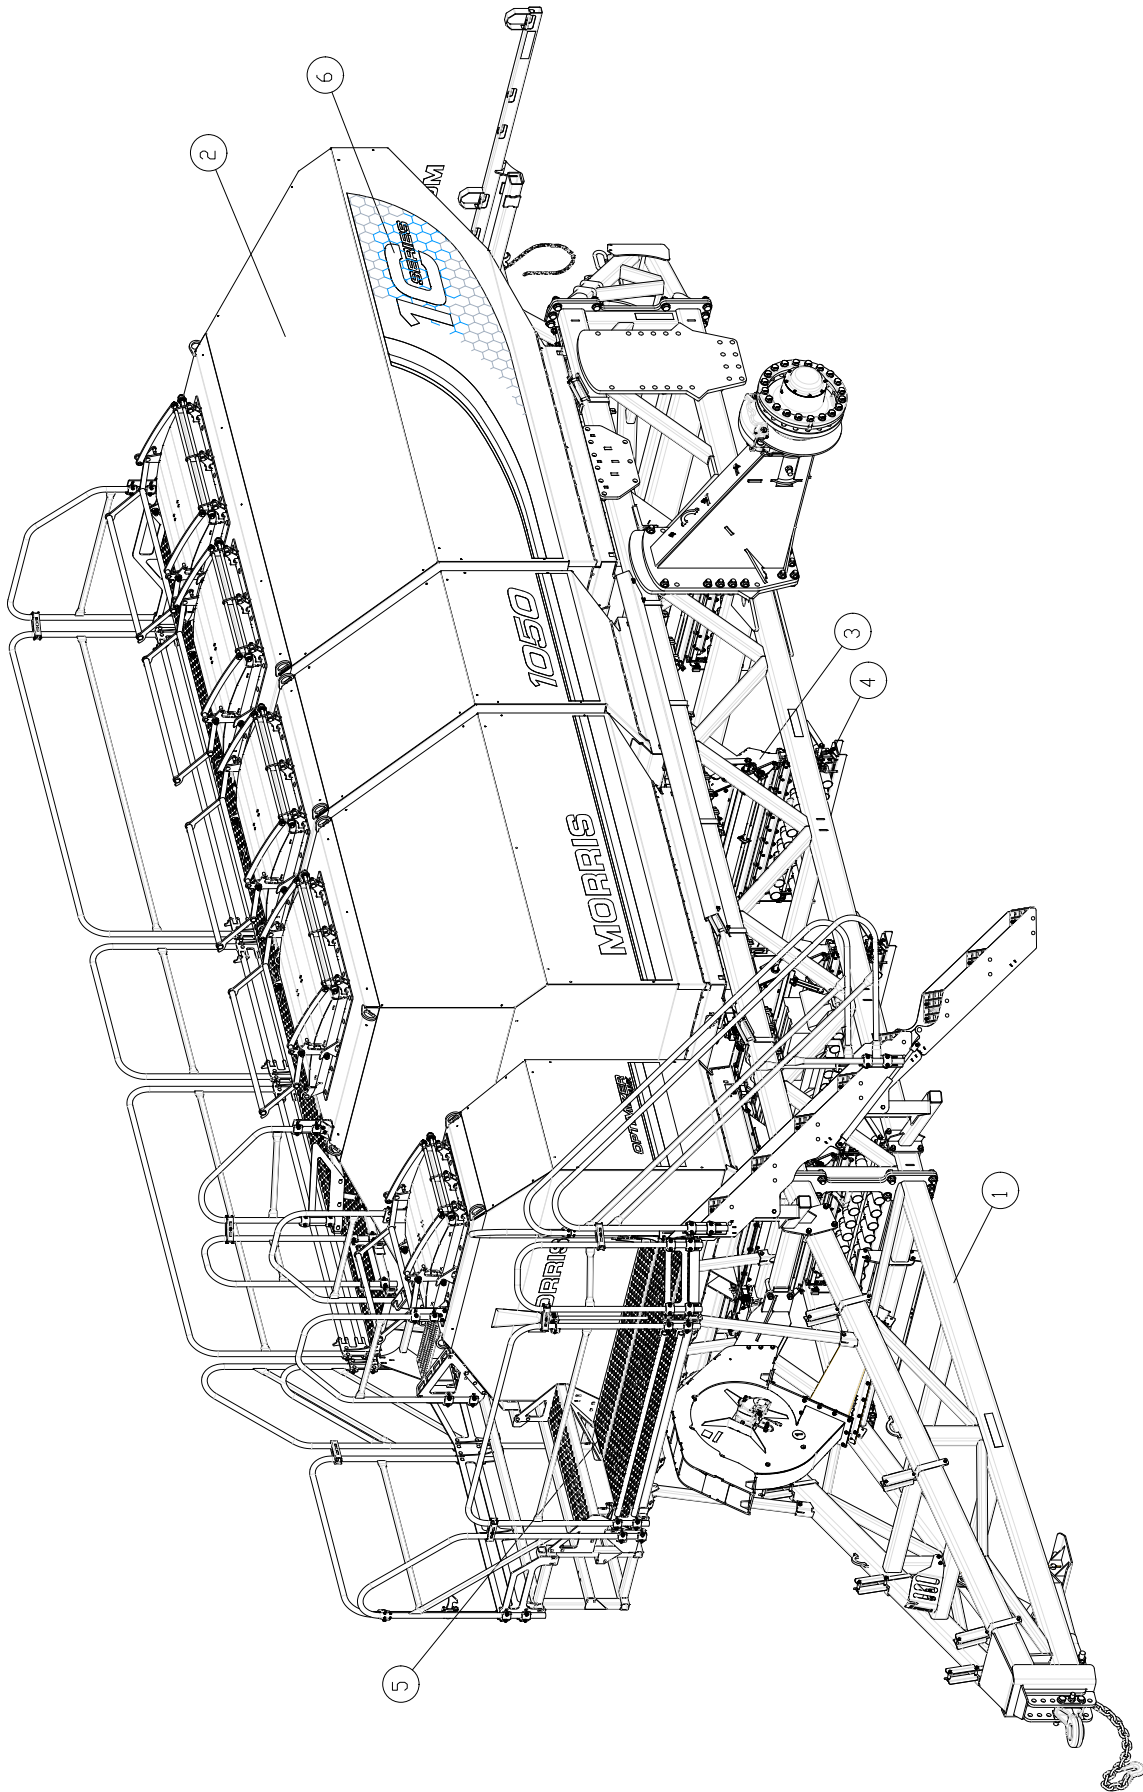

Tow Between
1050 Cart

Tow Between - 1050 Cart

Item	Part No.	Description	Qty
1	G69930	Chassis Group-1050-820-Btwn	1
2	G69945	Tanks Group - 1050.....	1
3	N70320	Meterbody Assy - Empty.....	4
4	N70460	Collector Assy - Btwn.....	4
5	G69951	Platform Group	1
6	G73809	Base Decal Group - 1050 Btwn	1
	E73514	1050 Cart - Tow Between - (Whole Goods Only)