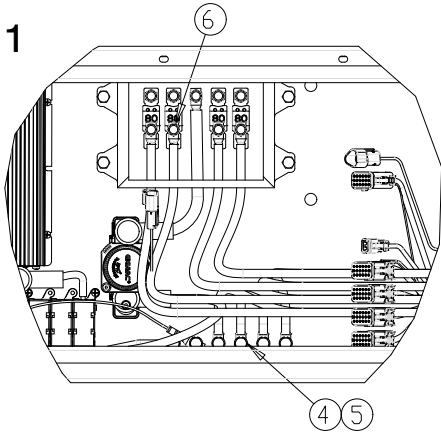

APU Assembly - 2025 Electric Panel - Continued

Step 11