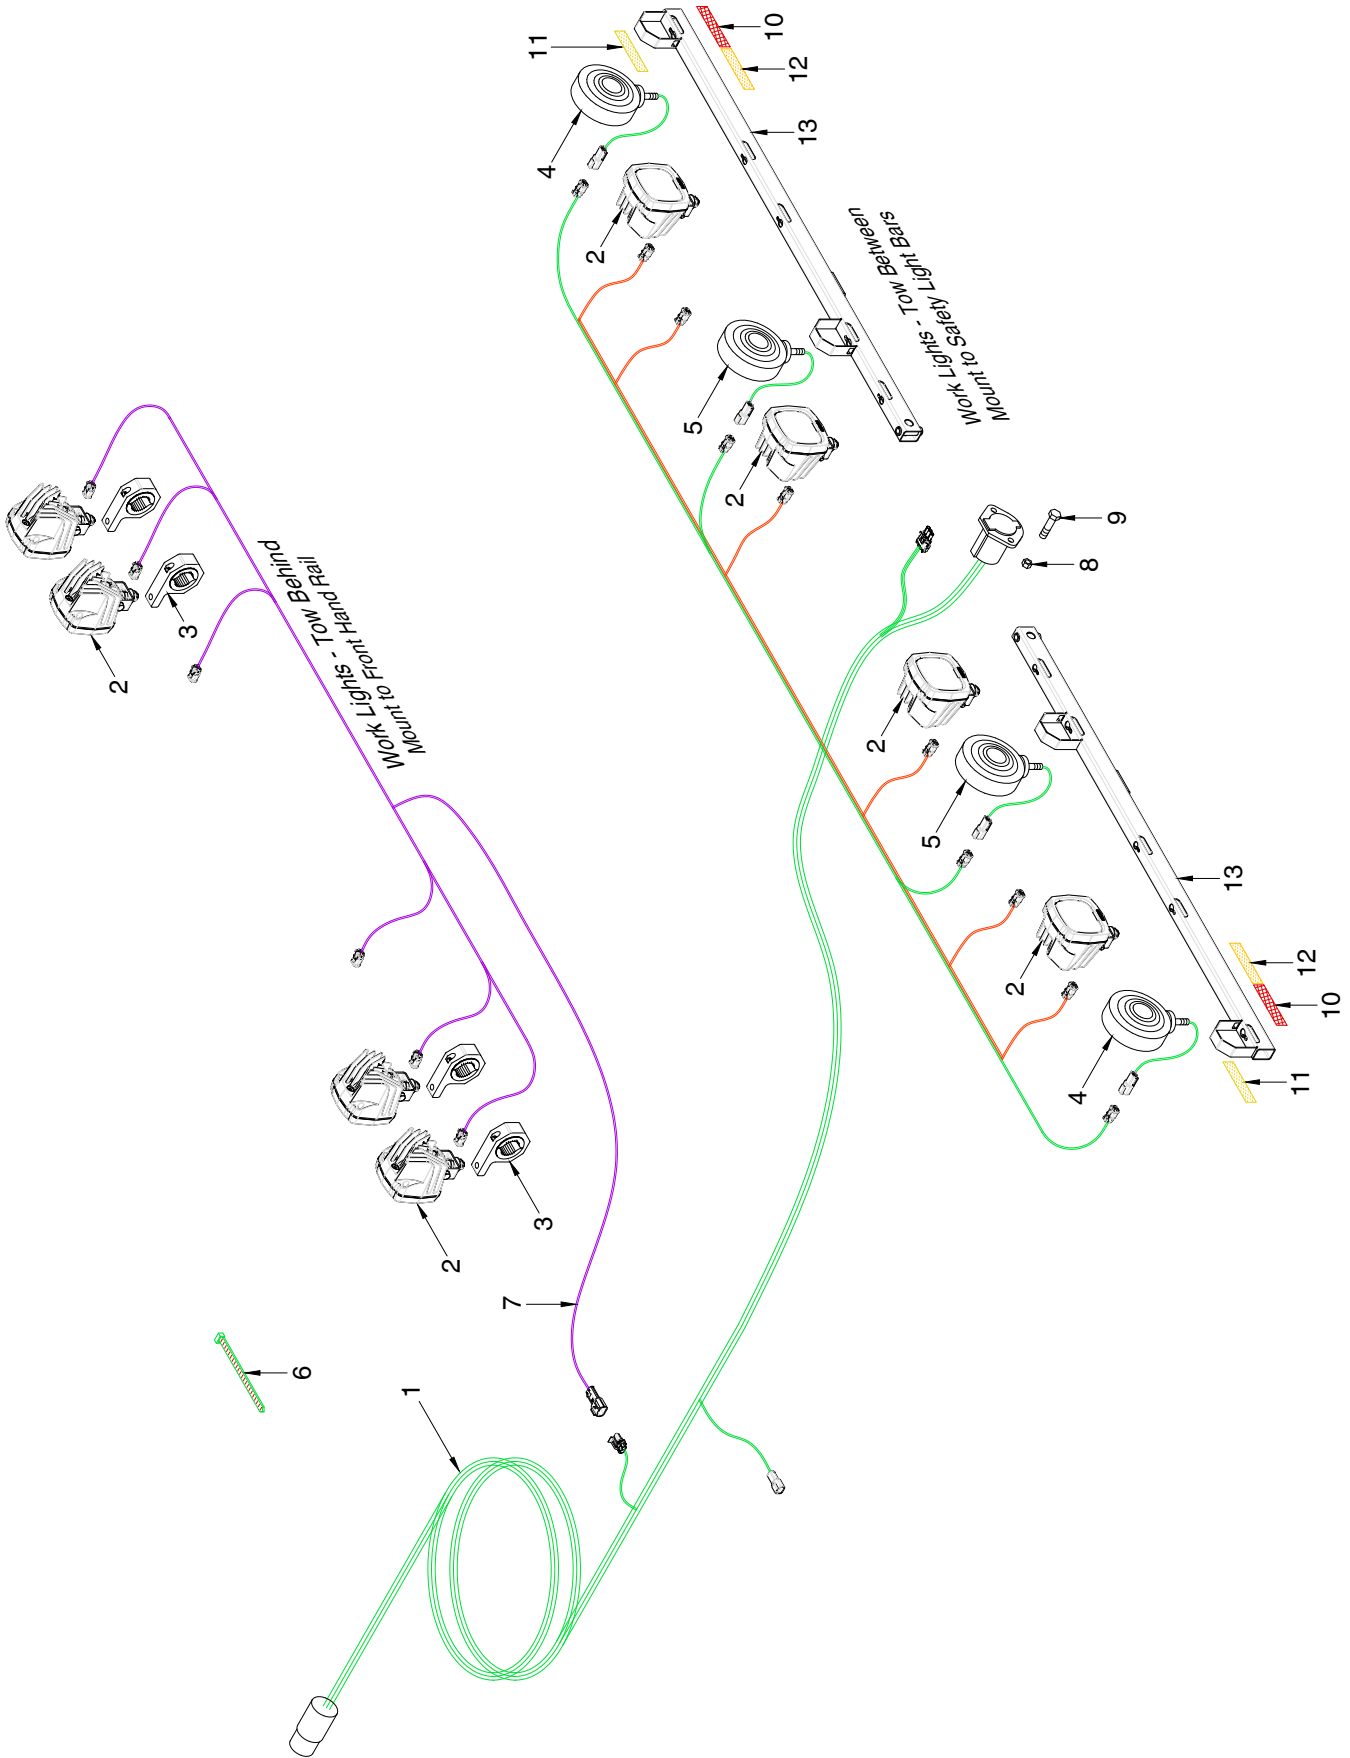

Lighting Marking and Work Lights

Lighting - Marking and Work Lights

Item	Part No.	Description	Qty
1	N73165	Harness 7 Pin - Safety Lights	1
2	N73090	Light - 6H60 - Work Lights - (Part of Kit N73100).....	4
3	N73092	Light Mount (Tow Behind Only).....	4
4	N50365	Light LED - Amber	2
5	N50366	Light LED - Red.....	2
6	D-4951	Nylon Tie Strap - 7 3/8 Lg	10
7	N73096	Harness - Lights Work (Tow Behind Only)	1
8	D-5278	Locknut - 5/16 Serrated	2
9	N29048	Carriage Head Bolt - 5/16 x 1 Lg	2
10	N34476	Reflector - Red.....	2
11	N34477	Reflector - Amber.....	2
12	N34478	Reflector - Orange	2
13	N71460	Light Bracket.....	2