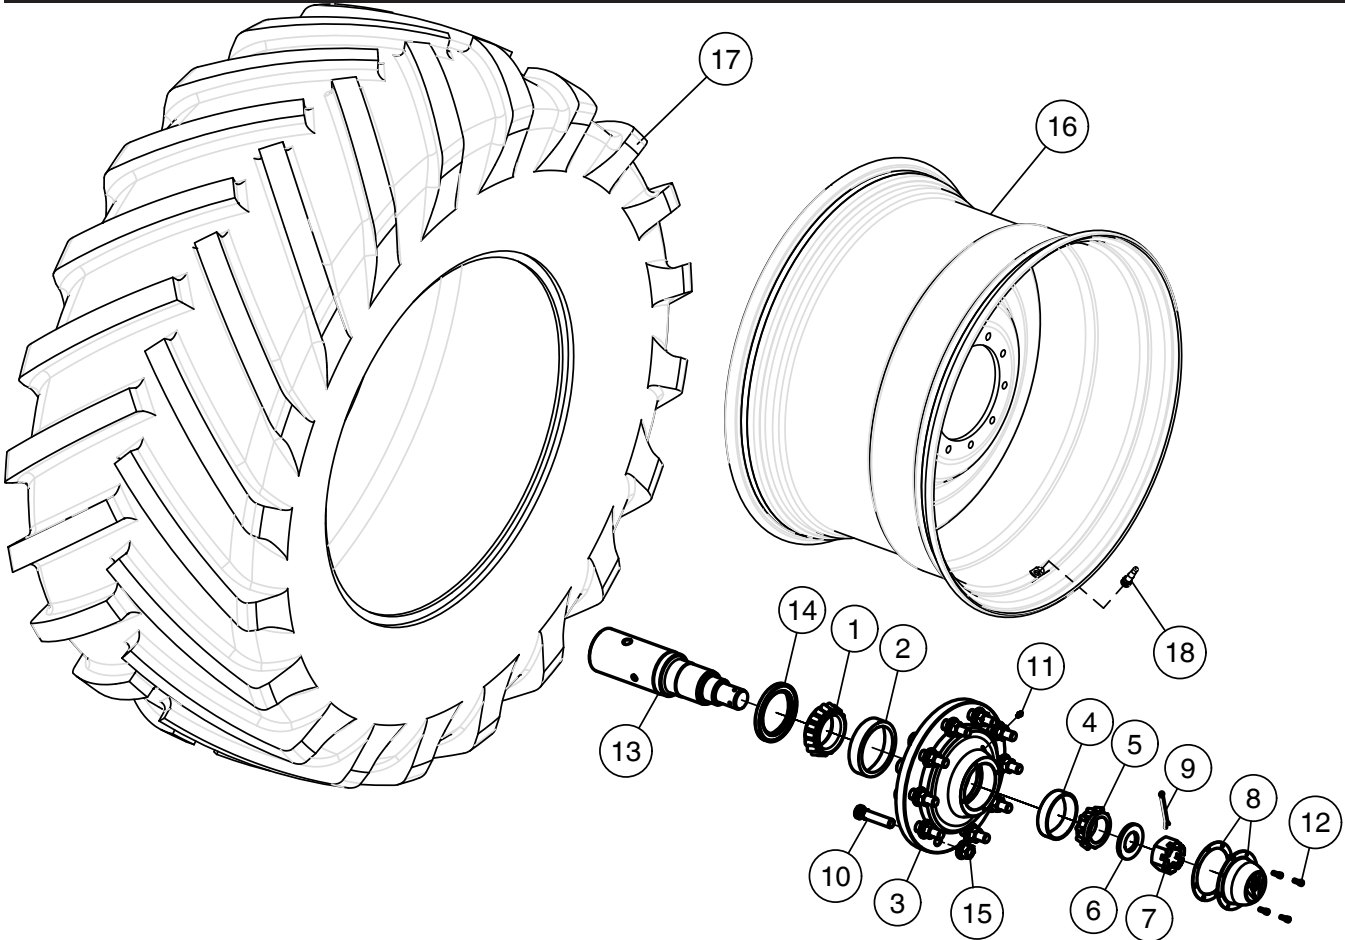

Hub & Tire Front Axle

Item	Part No.	Description	Qty
		* Quantities Listed Are For One Axle	
1	N33549	Inner Bearing Cone - HM218248	1
2	N33547	Inner Bearing Cup - HM218210	1
3	N70816	Hub - H10.....	1
4	N33548	Outside Bearing Cup - HM212010	1
5	N33550	Outside Bearing Cone - HM212049.....	1
6	N33245	Washer - 2 1/8 ID x 4 1/2 OD x 3/16 Thick.....	1
7	N33243	Crown Nut - 2 - 12 UN.....	1
8	N70814	Dust Cap with Gasket	1
9	N33244	Cotter Pin - 3/8 x 3 1/2 Lg	1
10	K65177	Wheel Stud - M22 x 1.50 L102	10
11	S-752	Grease Nipple Straight - 1/4-28 UNF	1
12	F-1767	Hex Head Cap Screw - 5/16"-18 UNC x 3/4" Lg.....	4
13	N70812	Spindle - 4 1/2 Dia	1
14	N70813	Grease Seal - 111/152.....	1
15	K65178	Flange Wheel Nut - M22 x 1.5 WR32 - GR 10 (26mm Height).....	10
16	N70524	Rim - 38 x DW27B - Single - (10 bolt-22mm Studs).....	1
	N71254	Rim - 42 x DW27B - Single - (10 bolt-22mm Studs)	1
17	N71474	Tire - VF800/70R38 - Trelleborg - (660 and 820 Standard)	1
	N71253	Tire - IF900/60R42 CFO - SFT - Mitas - (820 Optional - 1050 Standard).....	1
18	N13968	Valve Stem - TR618A	1
	N70874	Hub and Spindle Assembly - (Includes Items 1 to 15)	
	N70553	Tire & Rim Assembly -VF800/70R38 - LT - Single - Whole Goods Only	
	N70554	Tire & Rim Assembly -VF800/70R38 - RT - Single - Whole Goods Only	
	N71252	Tire & Rim Assembly -IF900/60R42CFO - LT - Single - Whole Goods Only	
	N71256	Tire & Rim Assembly -IF900/60R42CFO - RT - Single - Whole Goods Only