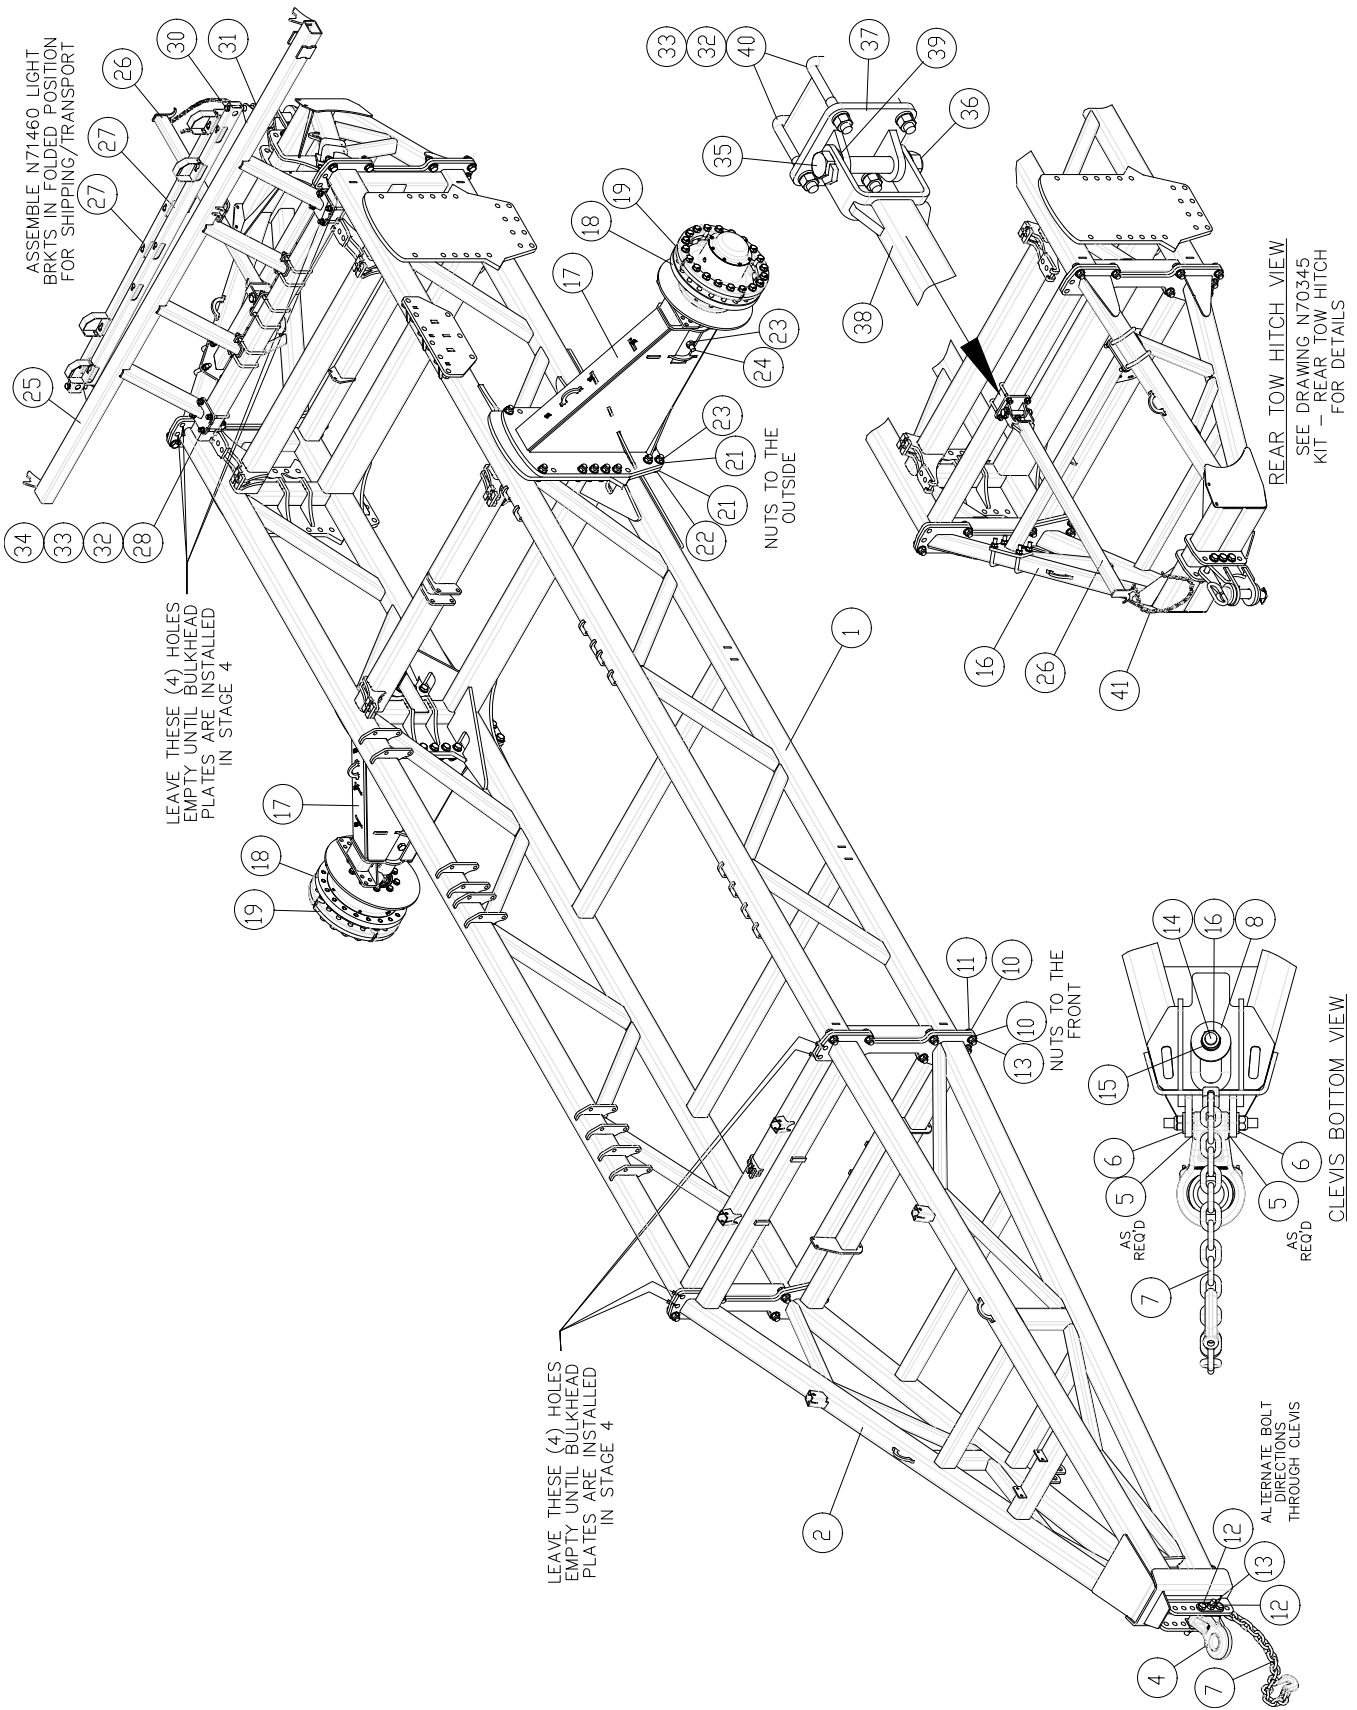

Tow Between - 660 (G69920)
Stage 1
Stage 2 - See Single Fan Assy Section 7

Frame - Tow Between 660 (G69920) - Stage 1

Item	Part No.	Description	Qty
1	N70335	Main Frame - Short	1
2	N70725	Between Frame.....	1
3	N70345	Kit - Rear Tow Hitch - See Page 2-36	1
4	S64310	Hitch Tongue - Cat 5.....	1
5	N73997	Clevis Shim - 22Ga.....	2
6	N71346	Clevis Bolt Spacer Plate	2
7	N44710	Safety Chain - 80000Lb.....	1
8	S44716	Retaining Washer - 1.313 ID x 4 1/4 OD x 1/2 Thick	1
9	G69993	Pbag-10S - Btwn Hitch	1
10	D-5498	Flat Washer - 1 1/16 ID x 2 OD x 11 Ga.....	36
11	J12344	Hex Head Bolt - 1 x 3 Lg.....	18
12	S39487	Hex Head Bolt - 1 x 8 Lg.....	3
13	D-5274	Locknut - 1 Unitorque	21
14	N73994	Hex Head Bolt - 1 1/4 x 4 1/2 Lg.....	1
15	C39432	Lockwasher - 1 1/4	1
16	P61D20	Hex Nut - 1 1/4.....	1
17	N71490	Rear Axle Extension	2
18	N71025	Hub + Spindle Assy W/Brake - 60K (See Brake Section 11).....	2
19	N71032	Dual Wheel Hdwre Kit - 60K Hub.....	2
20	G69985	Pbag-10S - Axle Extensions	2
21	D-5498	Flat Washer - 1 1/16 ID x 2 OD x 11 Ga.....	32
22	K-5478	Hex Head Bolt - 1 x 3 1/2 Lg.....	16
23	D-5274	Locknut - 1 Unitorque	17
24	N49643	Hex Head Bolt - 1 x 9 Lg.....	1
25	N71567	Light Brkt Frame - Cradle Support	1
26	N74109	Hose Support Assy - Tow Between - (Includes Items 35 - 41)	1
27	N71460	Light Brkt - Dual.....	2
28	C-219	U-Bolt - 5/8 x 4 x 5 9/16 UL	8
29	G69986	Pbag-10S - Light Brkts.....	1
30	N11621	Hex Head Bolt - 3/4 x 8 1/2 Lg.....	2
31	D-5273	Locknut - 3/4 Unitorque	2
32	W-629	Flat Washer - 5/8	16
33	W-526	Lockwasher - 5/8	20
34	W-517	Hex Nut - 5/8.....	20
35	S42952	Hex Head Bolt - 1 x 6 5/8 Lg.....	1
36	C12838	Lock Nut - 1 Flange	1
37	N73308	Hose Support Bracket - Tow Between.....	1
38	N73305	Hose Support - Tow Between.....	1
39	S73084	Thurst Washer.....	1
40	C-219	U-Bolt - 5/8 x 4 x 5 9/16 UL	2
41	N19448	Chain - 80 Links.....	1