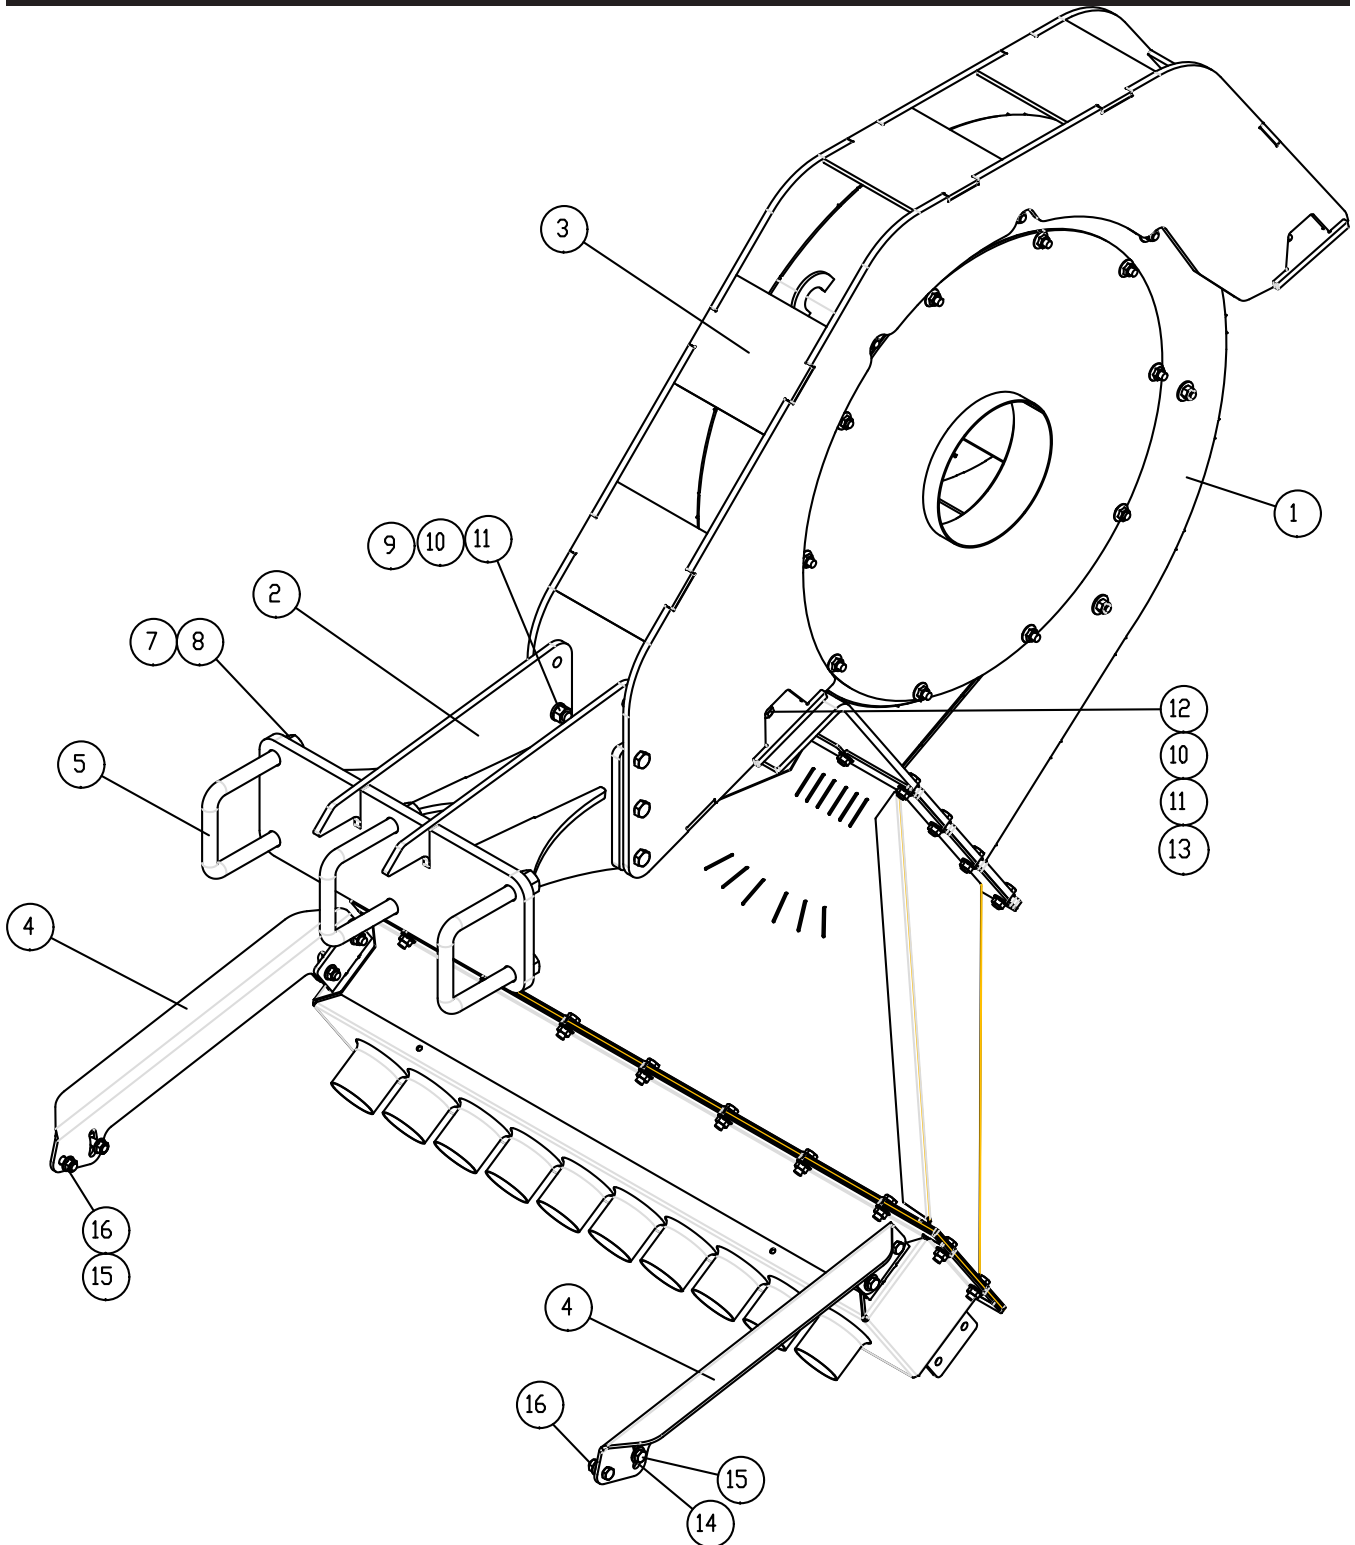

Single Fan Assembly Tow Behind

Single Fan Assembly - Tow Behind

Item	Part No.	Description	Qty
1	N70907	Fan + Plenum Assembly - S3 Mod	1
2	N71021	Fan Mounting Bracket	1
3	N73320	Dual Fan Mount	1
4	N73324	Single Fan Support Strap.....	2
5	C-5561	U-Bolt - 3/4 x 4 x 5 9/16 UL	3
6	G69931	Pbag-10S - Single Fan Bhnd - (Includes Items Below) Whole Goods Only	1
7	W-527	Lockwasher - 3/4	6
8	W-518	Hex Nut - 3/4.....	6
9	W-488	Hex Bolt - 1/2 x 2 Lg	6
10	W-525	Lockwasher - 1/2	8
11	W-516	Hex Nut - 1/2.....	8
12	S-776	Hex Bolt - 1/2 x 1 1/2 Lg	2
13	S-1925	Flat Washer - 1/2	2
14	D-5489	Flat Washer - 3/8	4
15	W-475	Hex Head Bolt - 3/8 x 1 Lg.....	8
16	S27987	Locknut - 3/8 Flange.....	8
	G69940	Tow Behind Frame and Hitch Assembly - Stage 4 - (Whole Goods Only)