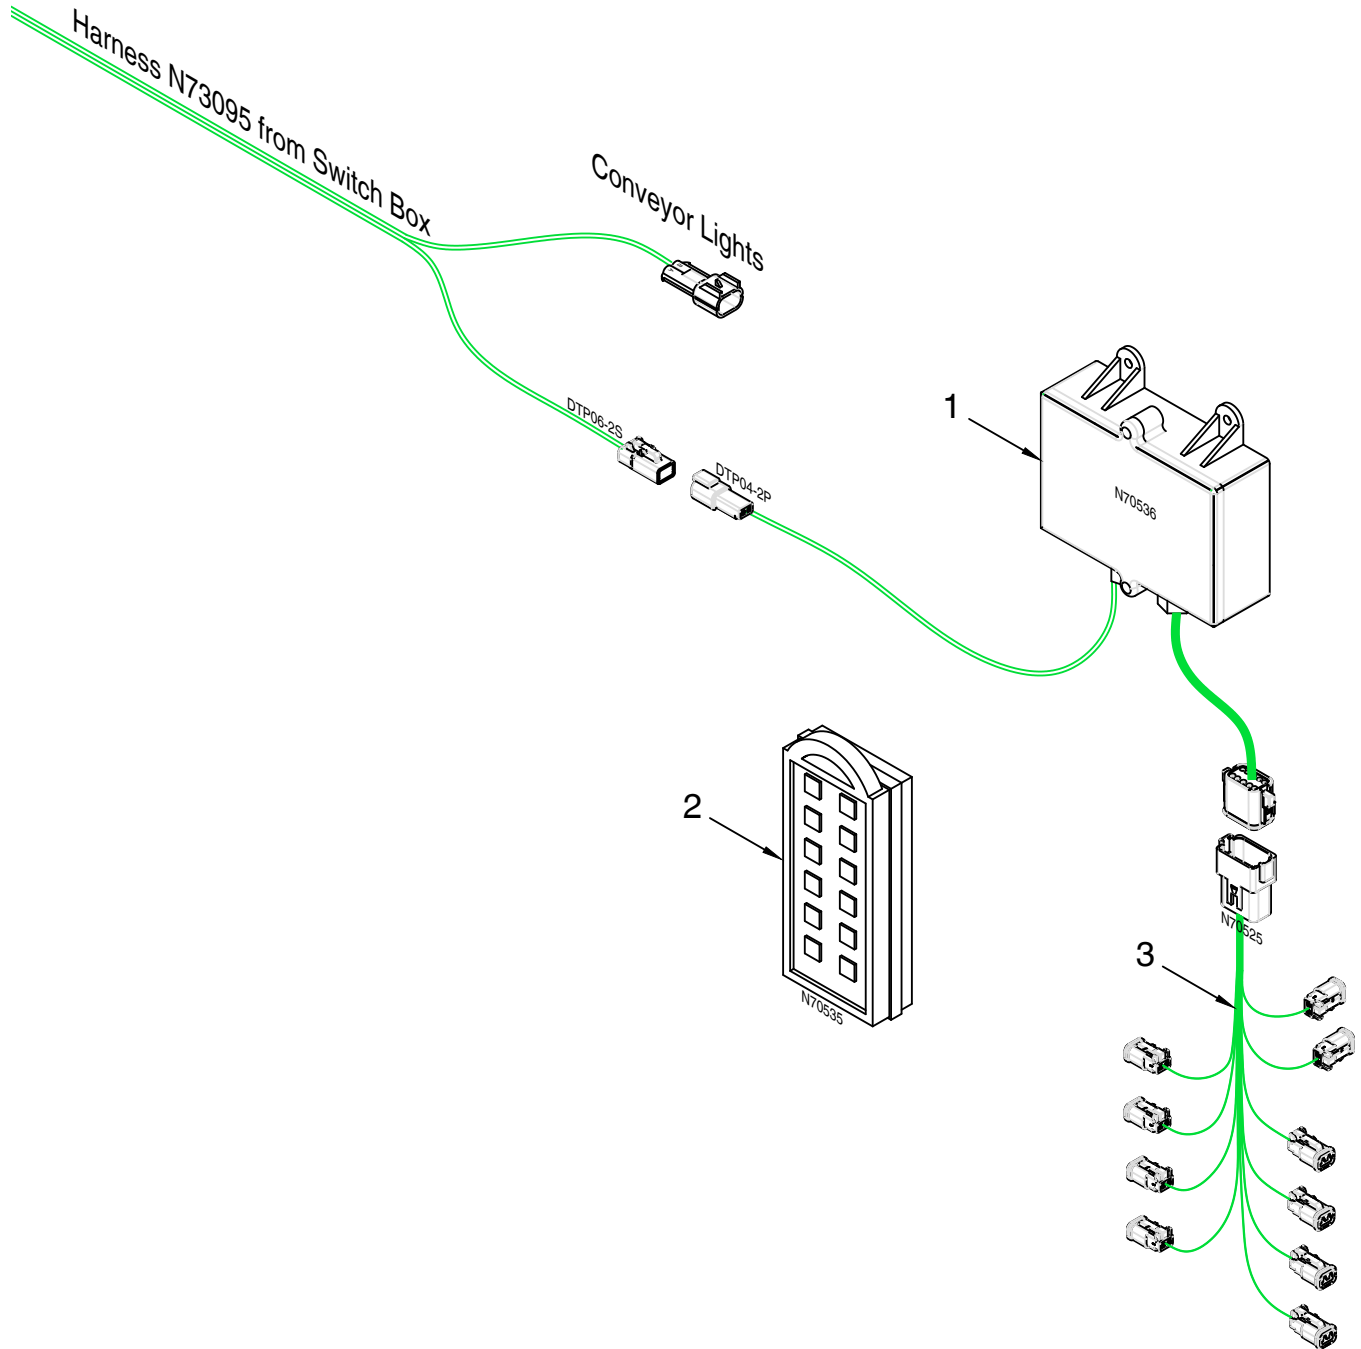

Conveyor System Control Kit - N70530

Item	Part No.	Description	Qty
1	N70536	Lodar Reciever - 9210RX.....	1
2	N70535	Lodar Remote - 10 Function.....	1
3	N70525	Harness - Conveyor Controller.....	1
	N70530	Kit - Conveyor Control - 10 Function (Whole Goods Only).....	1