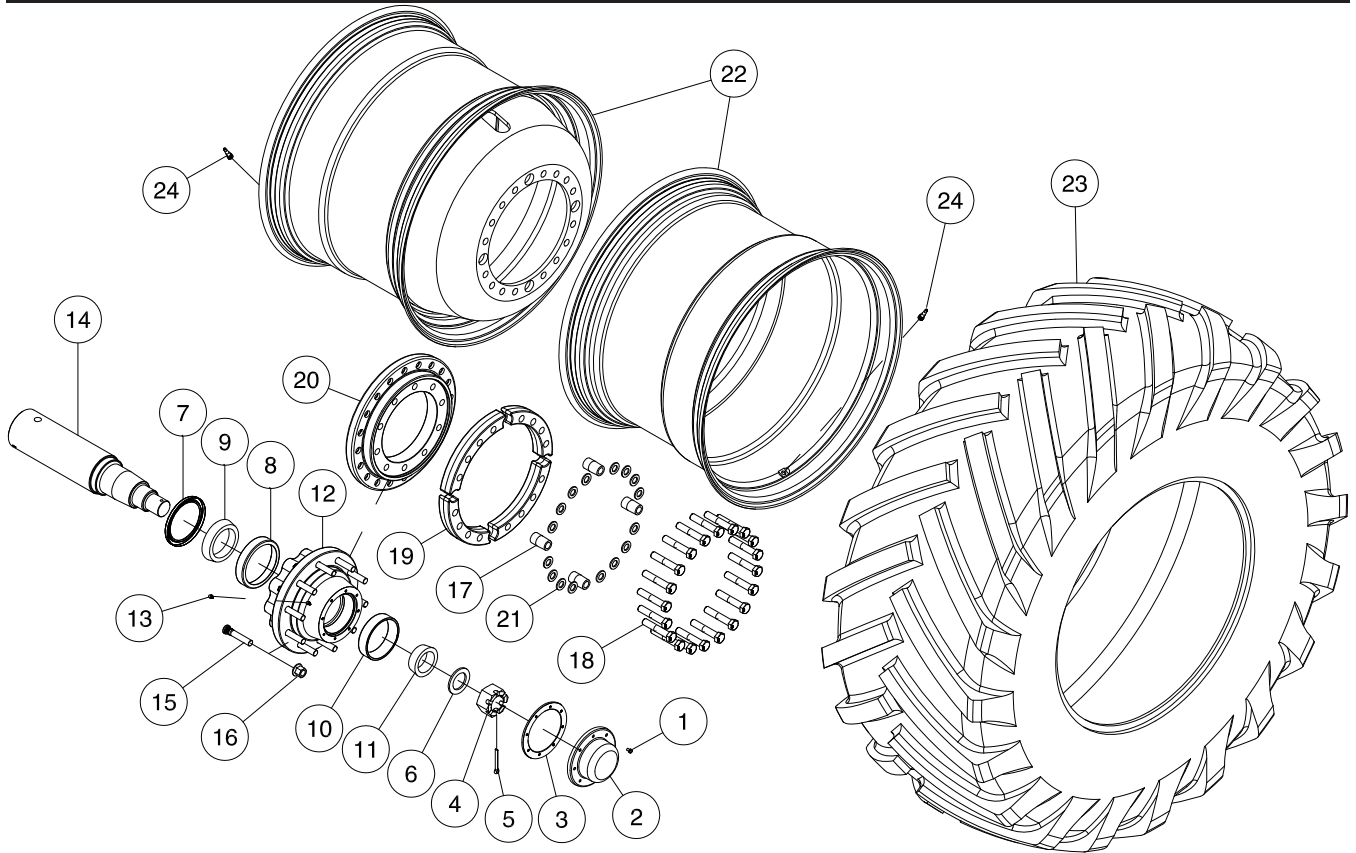

Rear Hub & Tire 660

Item	Part No.	Description	Qty
* Quantities Listed Are For One Axle			
1	D-5247	Hex Bolt - 5/16 x 1/2 Lg.....	8
2	N55215	Dust Cap	1
3	N55216	Rubber Gasket.....	1
4	N55207	Slotted Hex Nut - 2 1/2 - 12 UN.....	1
5	N55209	Spring Pin - 3/8 x 4 Lg	1
6	N55208	Flatwasher - 4 1/2 OD x 2 5/8 ID x 1/4 Thick	1
7	N55210	Dust Seal	1
8	N55211	Inner Bearing Cup.....	1
9	N55212	Inner Bearing Cone	1
10	N55213	Outer Bearing Cup	1
11	N55214	Outer Bearing Cone	1
12	N55202	Hub Assembly - 10 Bolt - 35,000 lb (Includes Items 8, 10, 13 & 15)	1
13	N55204	Grease Fitting - Press In (Not Shown).....	1
14	N55206	Spindle - 6 Diameter	1
15	N55221	Press-In Wheel Stud - M22 x 1.5 Thread x 118mm Lg - Gr. 10.9	10
16	N55218	Flange Wheel Nut - M22 x 1.5 Securex Flange Nut - Gr 10.9	10
17	N71469	Hub Adapter Alignment Bushing	4
18	N71471	Hex Bolt - M24-3.00 x 130mm Lg Gr10.9.....	20
19	N71473	Hub Adapter Spacer Segment	4
20	N71475	Dual Wheel Hub Adapter.....	1
21	N71476	Washer M24 Hardened	16
22	N71470	Dual Rim - 38 x DW27B - (20 bolts).....	2
23	N71474	Tire - VF800/70R38 - Trelleborg.....	2
24	N13968	Valve Stem - TR618A	1
	N71428	Dual Wheel Hub Adapter Assembly - (Includes Items 17 to 21 for only 1 hub)	
	N55225	Hub & Spindle Assembly (Includes Items 1 to 16)	
	N71427	Tire & Rim Assembly -VF800/70R38 - LT - Dual - Whole Goods Only	
	N71429	Tire & Rim Assembly -VF800/70R38 - RT - Dual - Whole Goods Only