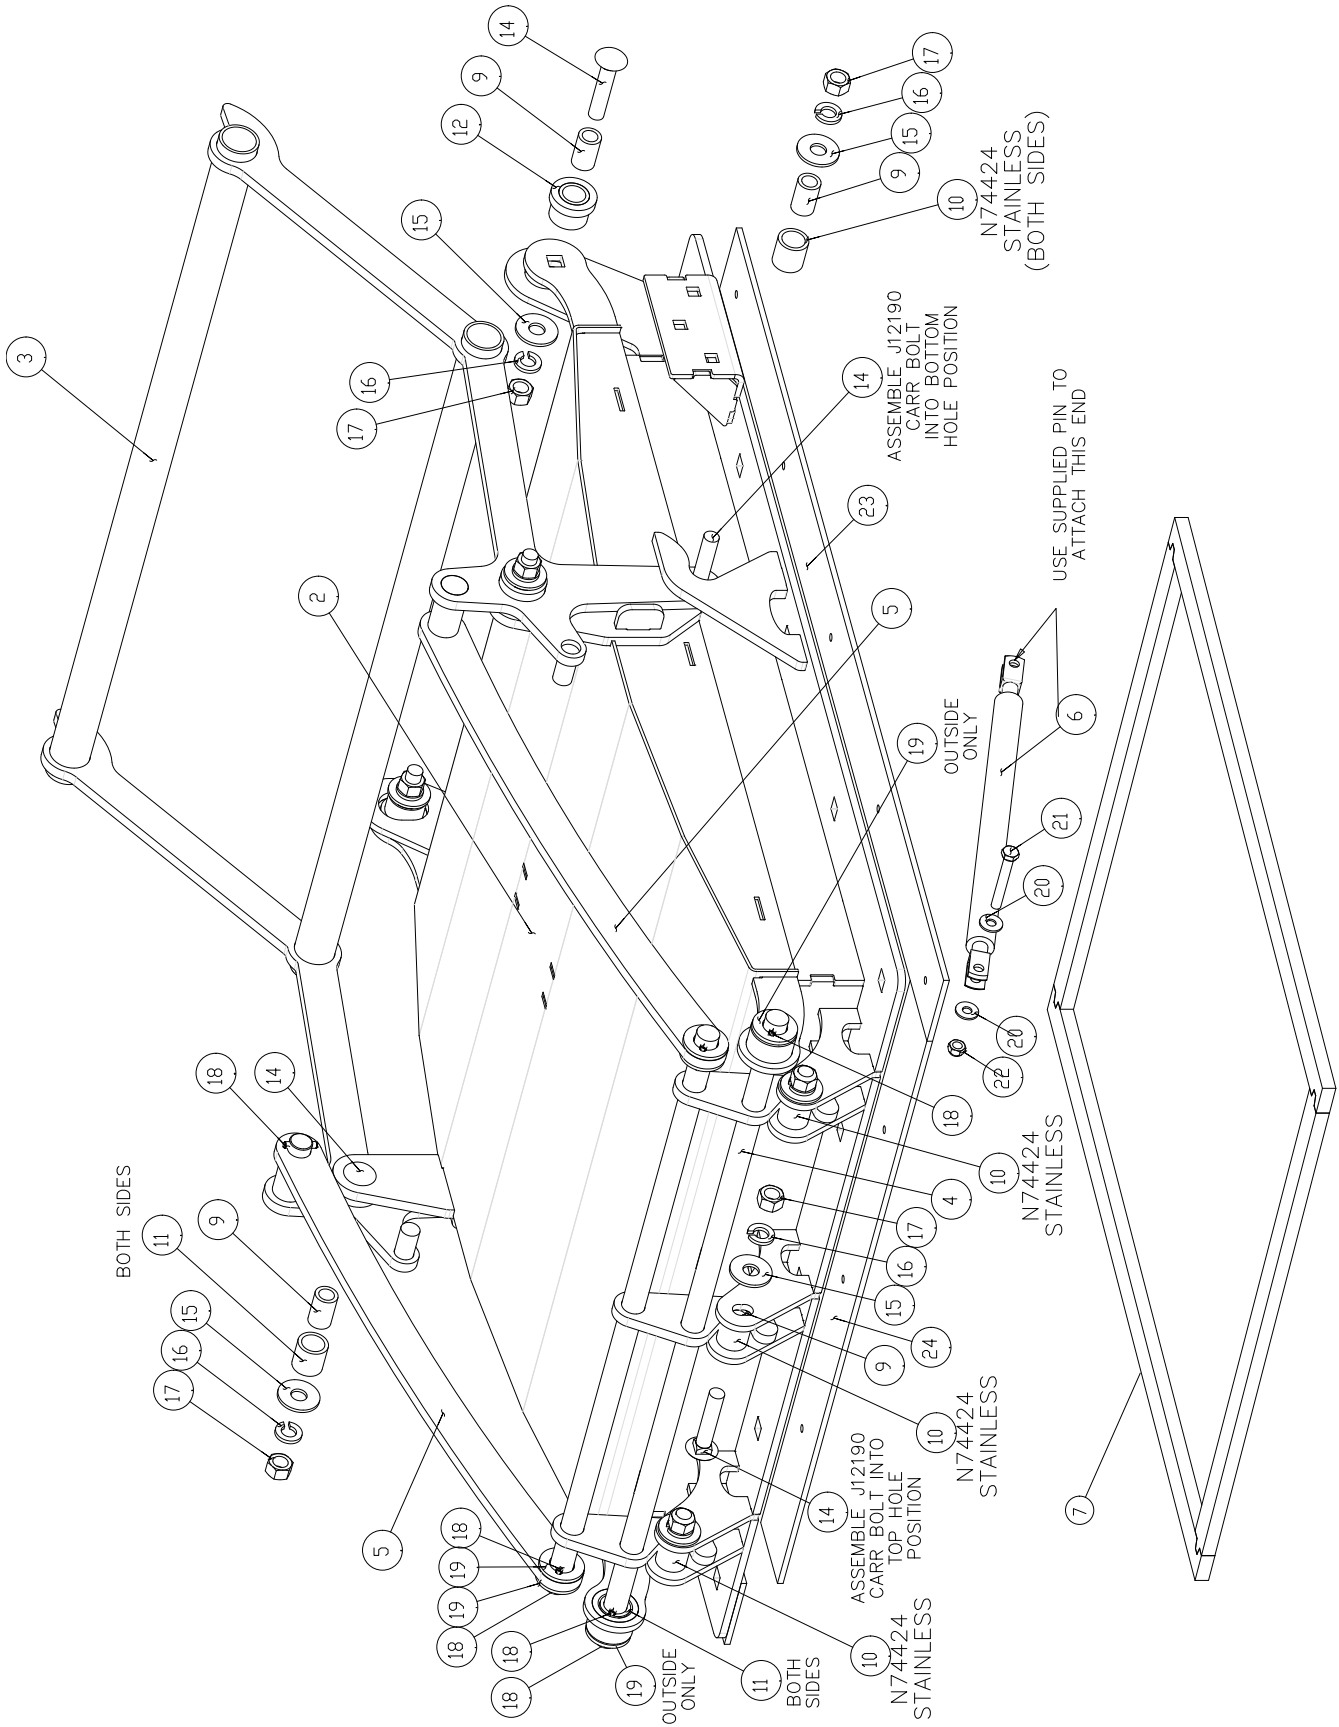

Lid Assembly Narrow Lid

Lid Assembly - Narrow Lid

Item	Part No.	Description	Qty
1	N71005	Lid Flange - Narrow.....	1
2	N71010	Tank Lid - Narrow - 28 x 24	1
3	N71015	Lid Handle - Narrow	1
4	N71019	Lock Lever - Narrow	1
5	N68742	Lid Lock Link	2
6	N64899	Lid Compression Spring.....	1
7	N71028	Seal Strip Set - Narrow Lid (Attaches to Lid)	1
8	G69959	Pbag-10S-Lid-Assembly-Bushings - (Includes Items Below) Whole Goods Only	1
9	N71597	Bushing - 0.510 ID x 3/4 OD x 1 3/16 LG.....	9
10	N74424	Bushing - Lid Hook- 0.760 ID x 1 OD x 1 Lg - Stainless	5
11	S44397	Bushing - 3/4 ID x 1 OD x 1 Lg - Polygon	4
12	N71107	Lid Roller Bushing Assembly - (Includes N71101 Roller and S44397 Bushing)	2
13	G69958	Pbag-10S-Lid-Assembly-Hardware - (Includes Items Below) Whole Goods Only.....	1
14	J12190	Carriage Bolt - 1/2 x 2 1/2 Lg	9
15	W-539	Flat Washer - 1/2.....	9
16	W-525	Lockwasher - 1/2.....	9
17	W-516	Hex Nut - 1/2.....	9
18	W-1308	Spirol Pin - 3/16 x 1-1/8	10
19	W-476	Flat Washer - 3/4.....	6
20	S-1198	Flat Washer - 5/16.....	2
21	J12217	Hex Bolt - 5/16 x 2 1/4 Lg.....	1
22	D-5272	Locknut - 5/16 Unitorque	1
23	N73922	Seal Strip - 3/16 x 2-3/4 x 34 (Attaches to Lid Flange).....	2
24	N73922	Seal Strip - 3/16 x 2-3/4 x 24-1/2 (Attaches to Lid Flange)	2
	N71000	Lid Assembly Narrow - (Includes All Above Items) Whole Goods Only	
	N72549	High Temp Sealant - 300 ml Tube