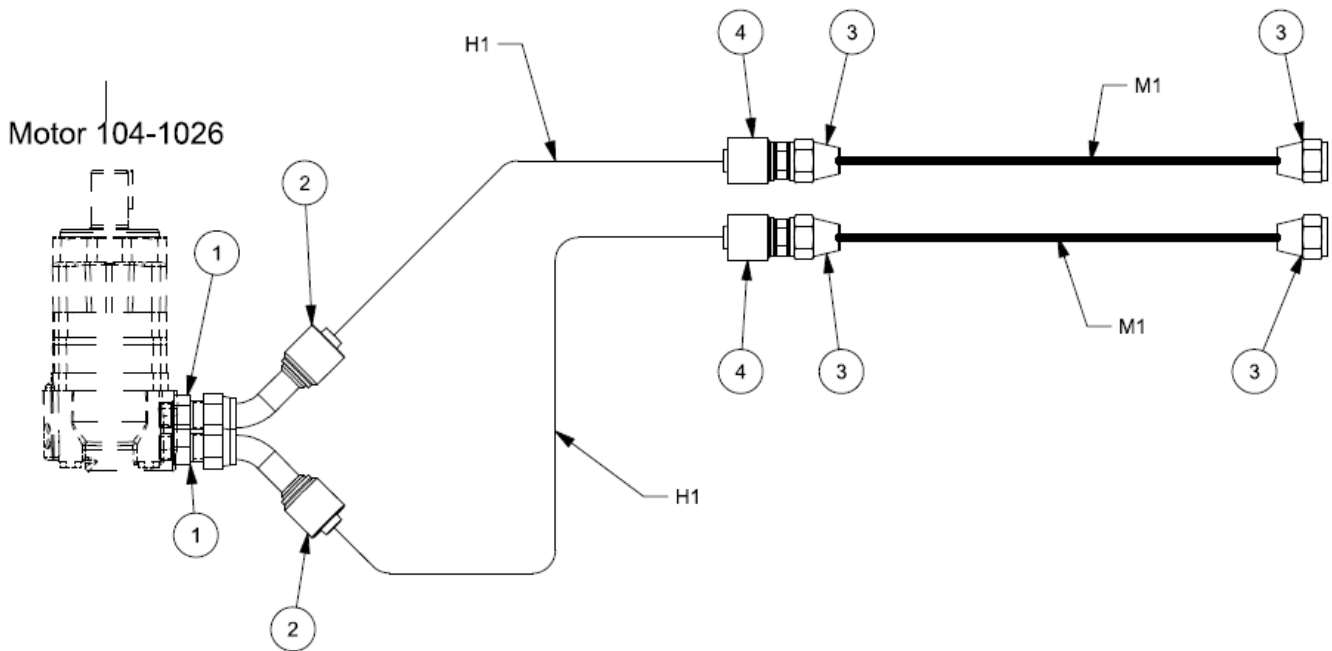

Conveyor Assembly Hydraulics

Item	Part No.	Description	Qty
1	18-3500-0012	10MB-12MJ.....	2
2	18-3500-0317	12WC-12FJX-45.....	2
3	18-3500-0451	3/4" UNION NUT	4
4	18-3500-0014	12WC-12MJ.....	2
H1		12WC-12MJ TO HYD. HOSE 3/4" -32" TO 12WC-12FJX45.....	2
M1		HYD. METAL LINE O.D. 3/4" - 14'	2
	1930000041	Orbit Motor - Series 2000 - 11.9 cu.in. - 104-1026-006.....	1
	1830020060	Seal Kit - Orbit Motor.....	1