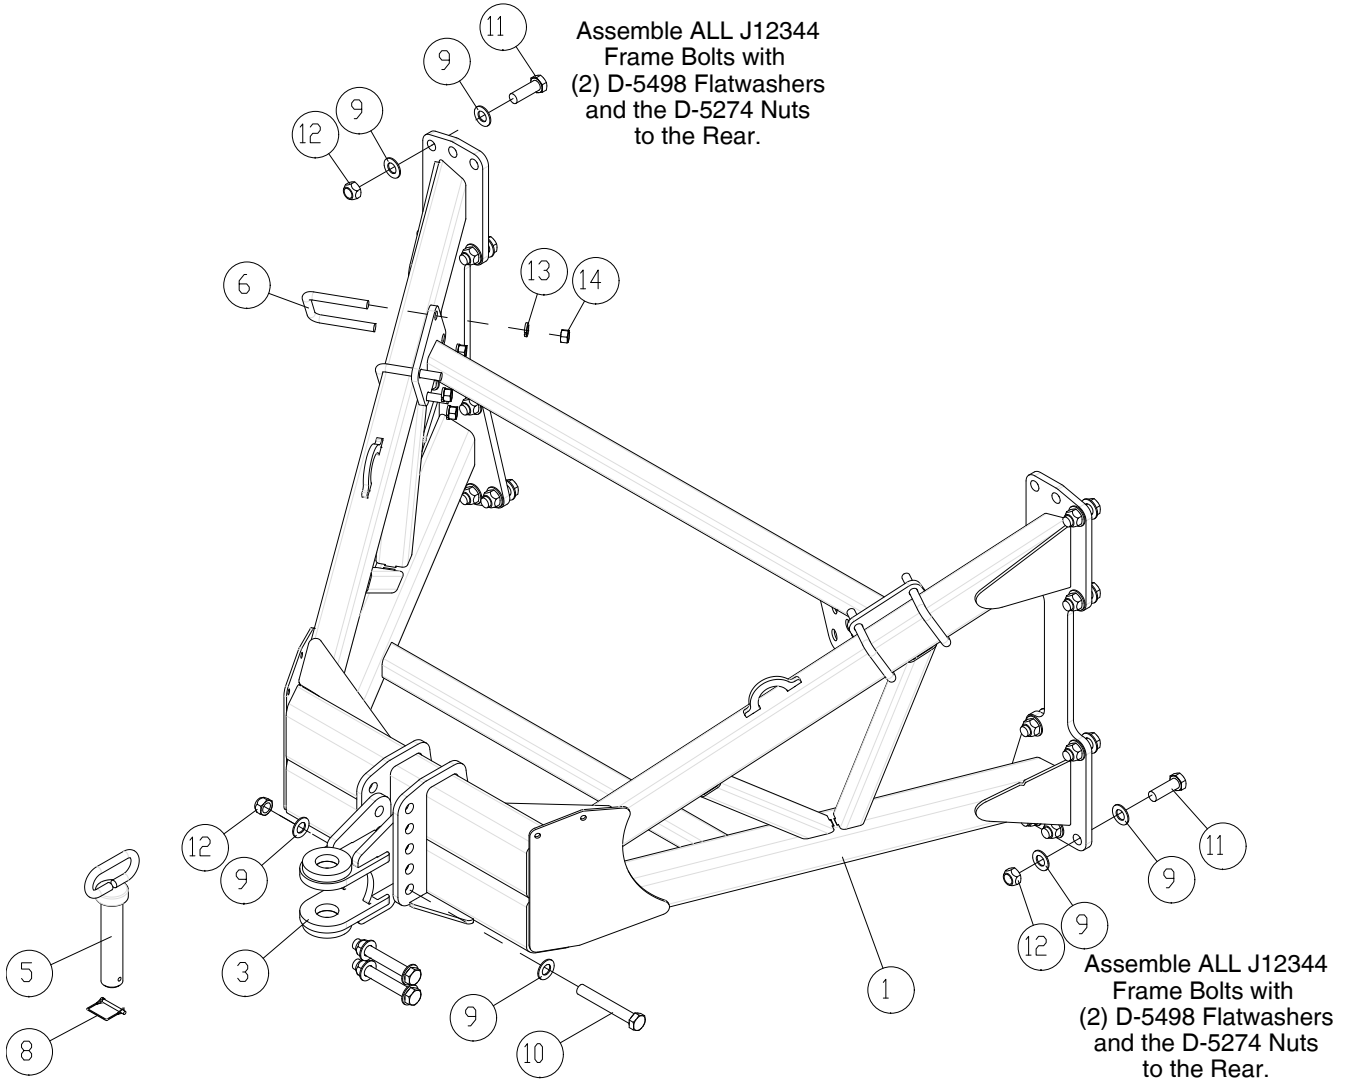

Frame Rear Tow Hitch - 2025 To Present

Item	Part No.	Description	Qty
1	N74280	Rear Hitch.....	1
2	G69965	Crate-10S - Rear Tow Hitch - (Includes Items Below) Whole Goods Only	1
3	N68790	Hitch Clevis - Rear Tow	1
4	N74293	Rear Hitch Brace Beam	1
5	N70850	Hitch Draw Pin - 2 x 8 1/2 UL	1
6	C-5561	U-Bolt - 3/4 x 4 x 5-9/16.....	4
7	G69989	Pbag-10S-Rear Tow Hitch - (Includes Items Below) Whole Goods Only.....	1
8	C13447	Quick Pin - 5/16 x 2 3/8 UL.....	1
9	D-5498	Flat Washer - 1 1/16 ID x 2 OD x 11 Ga.....	42
10	D12903	Hex Head Bolt - 1 x 7 Lg.....	3
11	J12344	Hex Head Bolt - 1 x 3 Lg.....	18
12	D-5274	Locknut - 1 Unitorque	21
13	W-527	Lockwasher - 3/4	8
14	W-518	Hex Nut - 3/4.....	8
	N70345	Rear Tow Hitch Assembly - (Includes Items 1 to 14) - (Whole Goods Only)