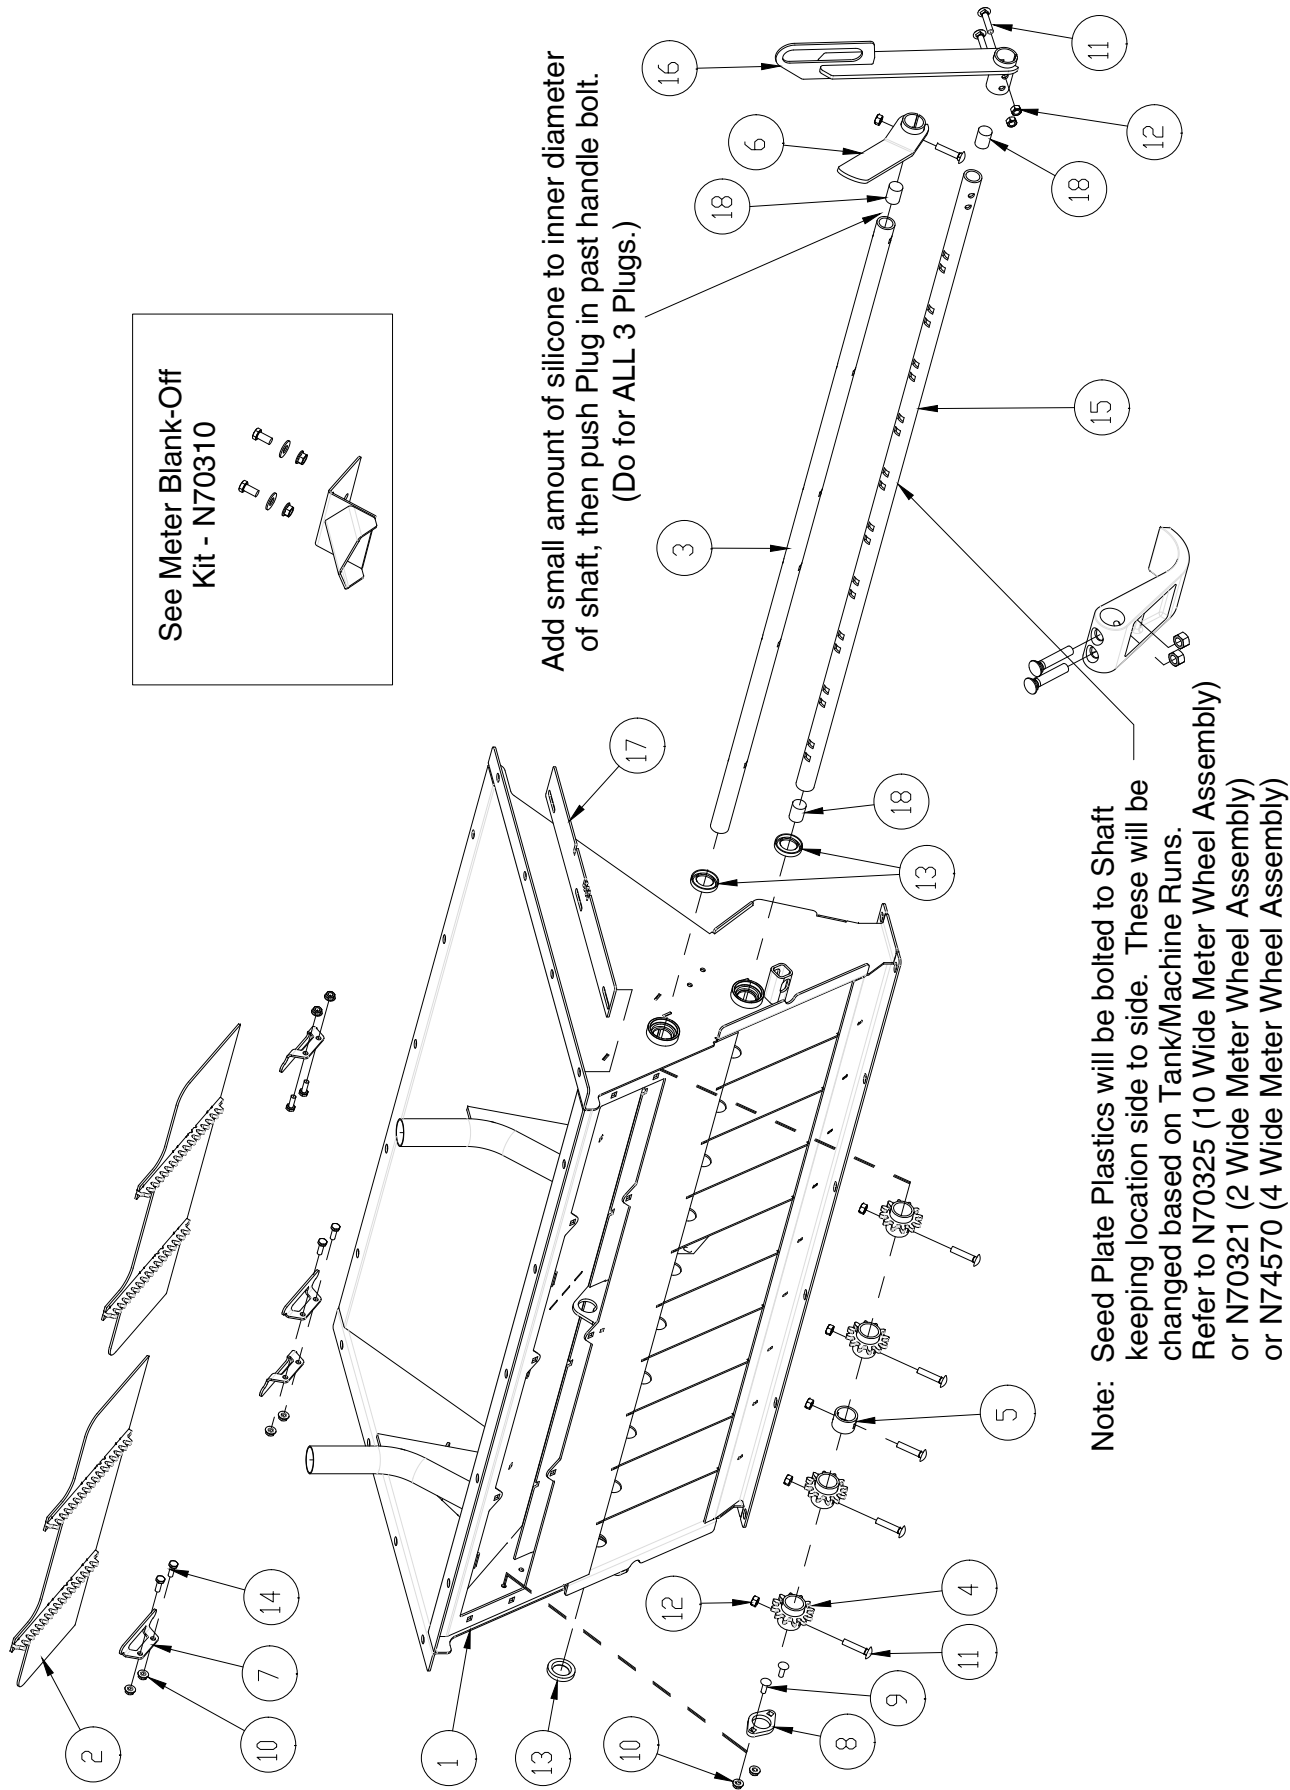

Meter Body Assembly Stage 1

See Meter Blank-Off Kit - N70310

Add small amount of silicone to inner diameter of shaft, then push Plug in past handle bolt.
(Do for ALL 3 Plugs.)

Note: Seed Plate Plastics will be bolted to Shaft keeping location side to side. These will be changed based on Tank/Machine Runs. Refer to N70325 (10 Wide Meter Wheel Assembly) or N70321 (2 Wide Meter Wheel Assembly) or N74570 (4 Wide Meter Wheel Assembly)