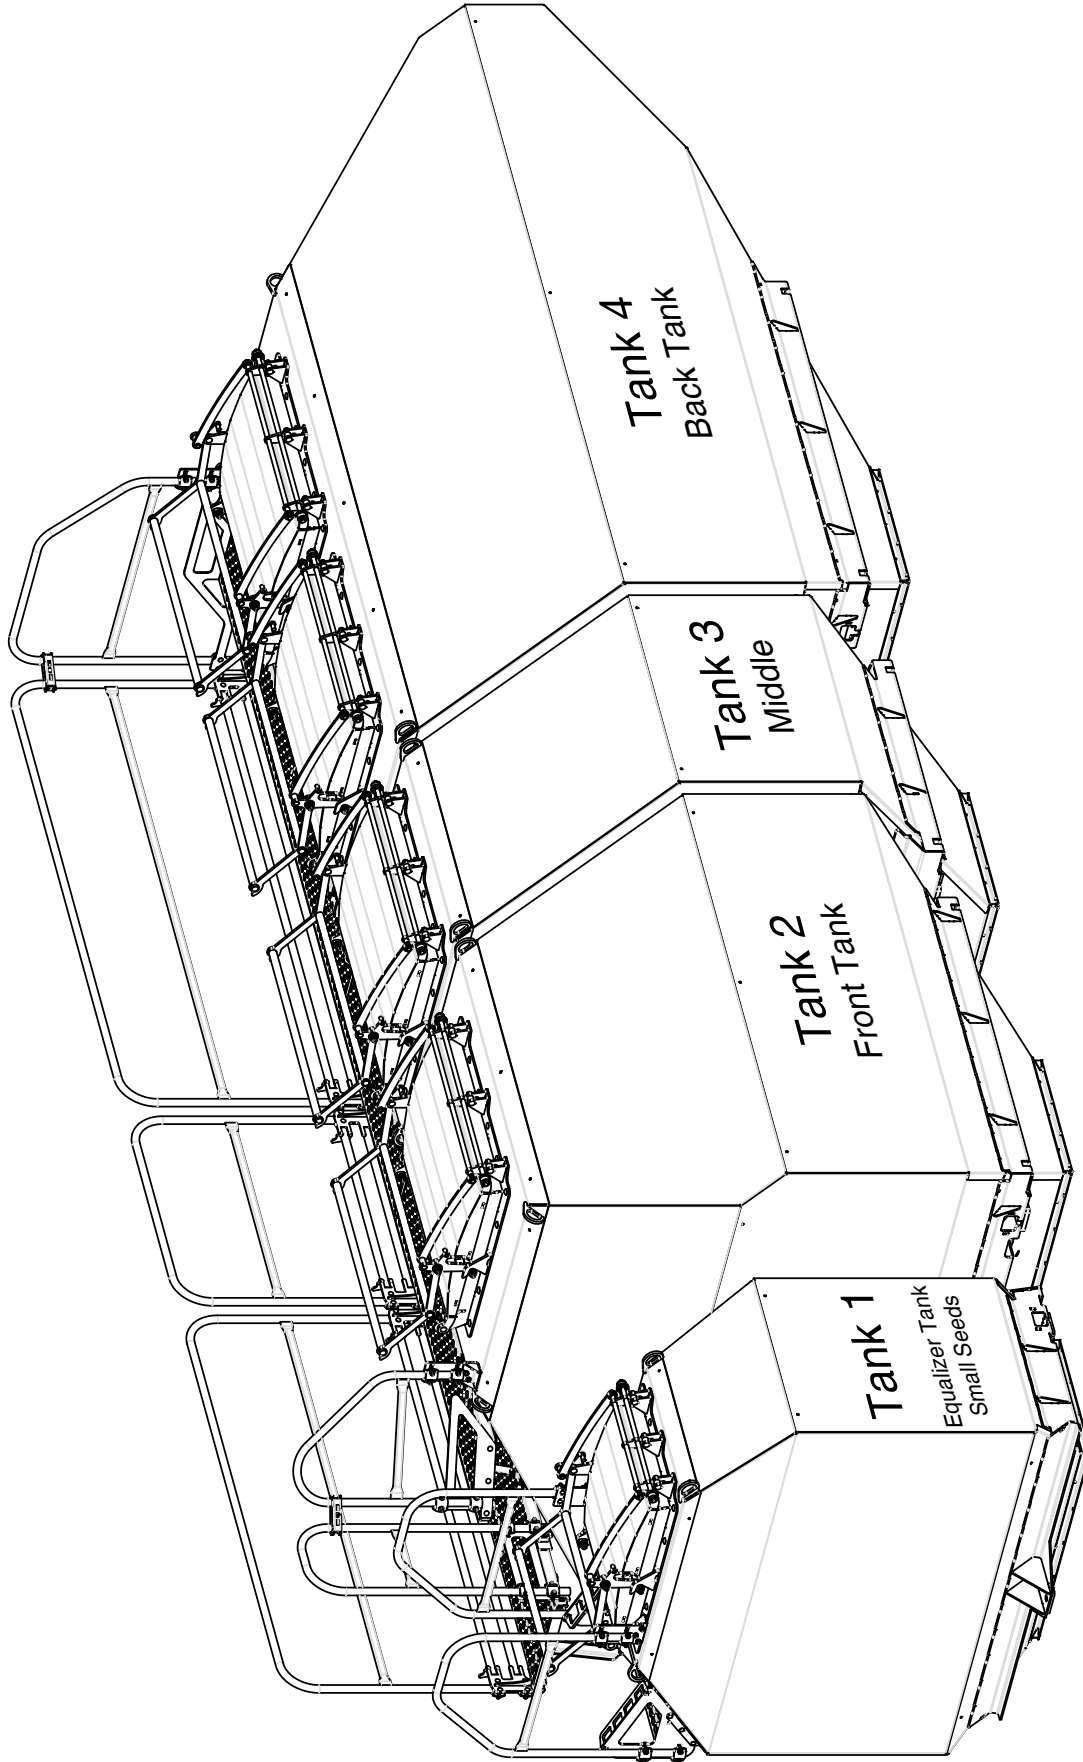

Section 3: Tanks and Stairway

Section Contents

Tanks	3-2
Tank Combinations.....	3-2
660 Cart	3-4
820 Cart	3-6
1050 Cart.....	3-8
60 Bushels - N73465	3-10
80 Bushels - N70925	3-12
660 Tanks.....	3-14
Front 200 Bushels - N73455	3-14
Middle 100 Bushels - N73435	3-16
Middle 300 Bushels - N73445.....	3-18
820 Tanks.....	3-20
Front 250 Bushels - N70832	3-20
Middle 135 Bushels - N70825	3-22
Back 355 Bushels - N70820	3-24
1050 Tanks	3-26
Front 330 Bushels - N70932	3-26
Middle 175 Bushels - N70935	3-28
Back 465 Bushels - N70940	3-30
Lid Assembly	3-32
Narrow Lid.....	3-32
Wide Lid	3-34
Stairway.....	3-36
Front Platform.....	3-36
Front Staircase Assembly.....	3-38

Tanks Tank Combinations