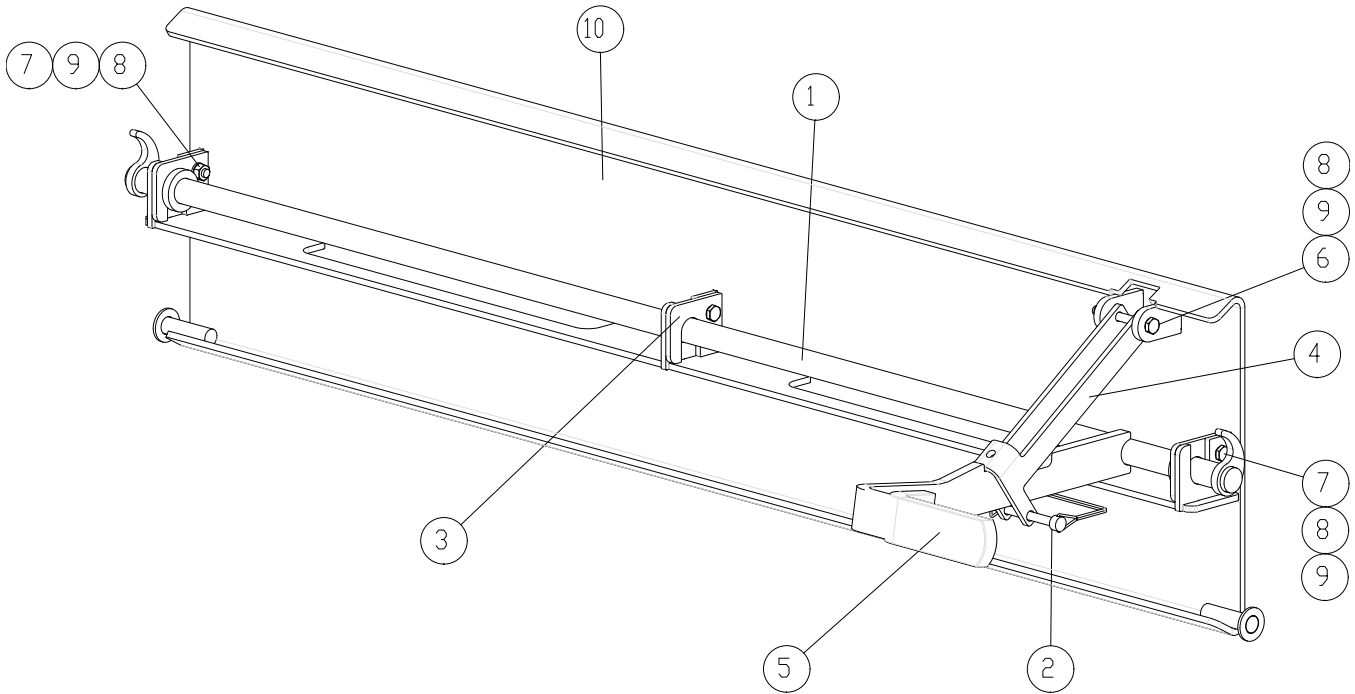

Meter Body Assembly Clean-Out Door

Item	Part No.	Description	Qty
1	N51533	Cam Shaft.....	1
2	N53471	Quick Pin - 1/4 x 2 1/2 Lg	1
3	N48612	Bearing Plate	3
4	N48621	Lock	1
5	N32769	Handle Cover.....	1
6	S45280	Hex Bolt - 1/4 x 2 1/4 Lg	1
7	W-469	Hex Head - 1/4 x 3/4 Lg.....	3
8	W-512	Hex Nut - 1/4.....	4
9	W-521	Lockwasher - 1/4	4
10	N51530	Cleanout Door	1
	N51995	Door Cam Lock Assembly - (Includes All Above Items) Whole Goods Only