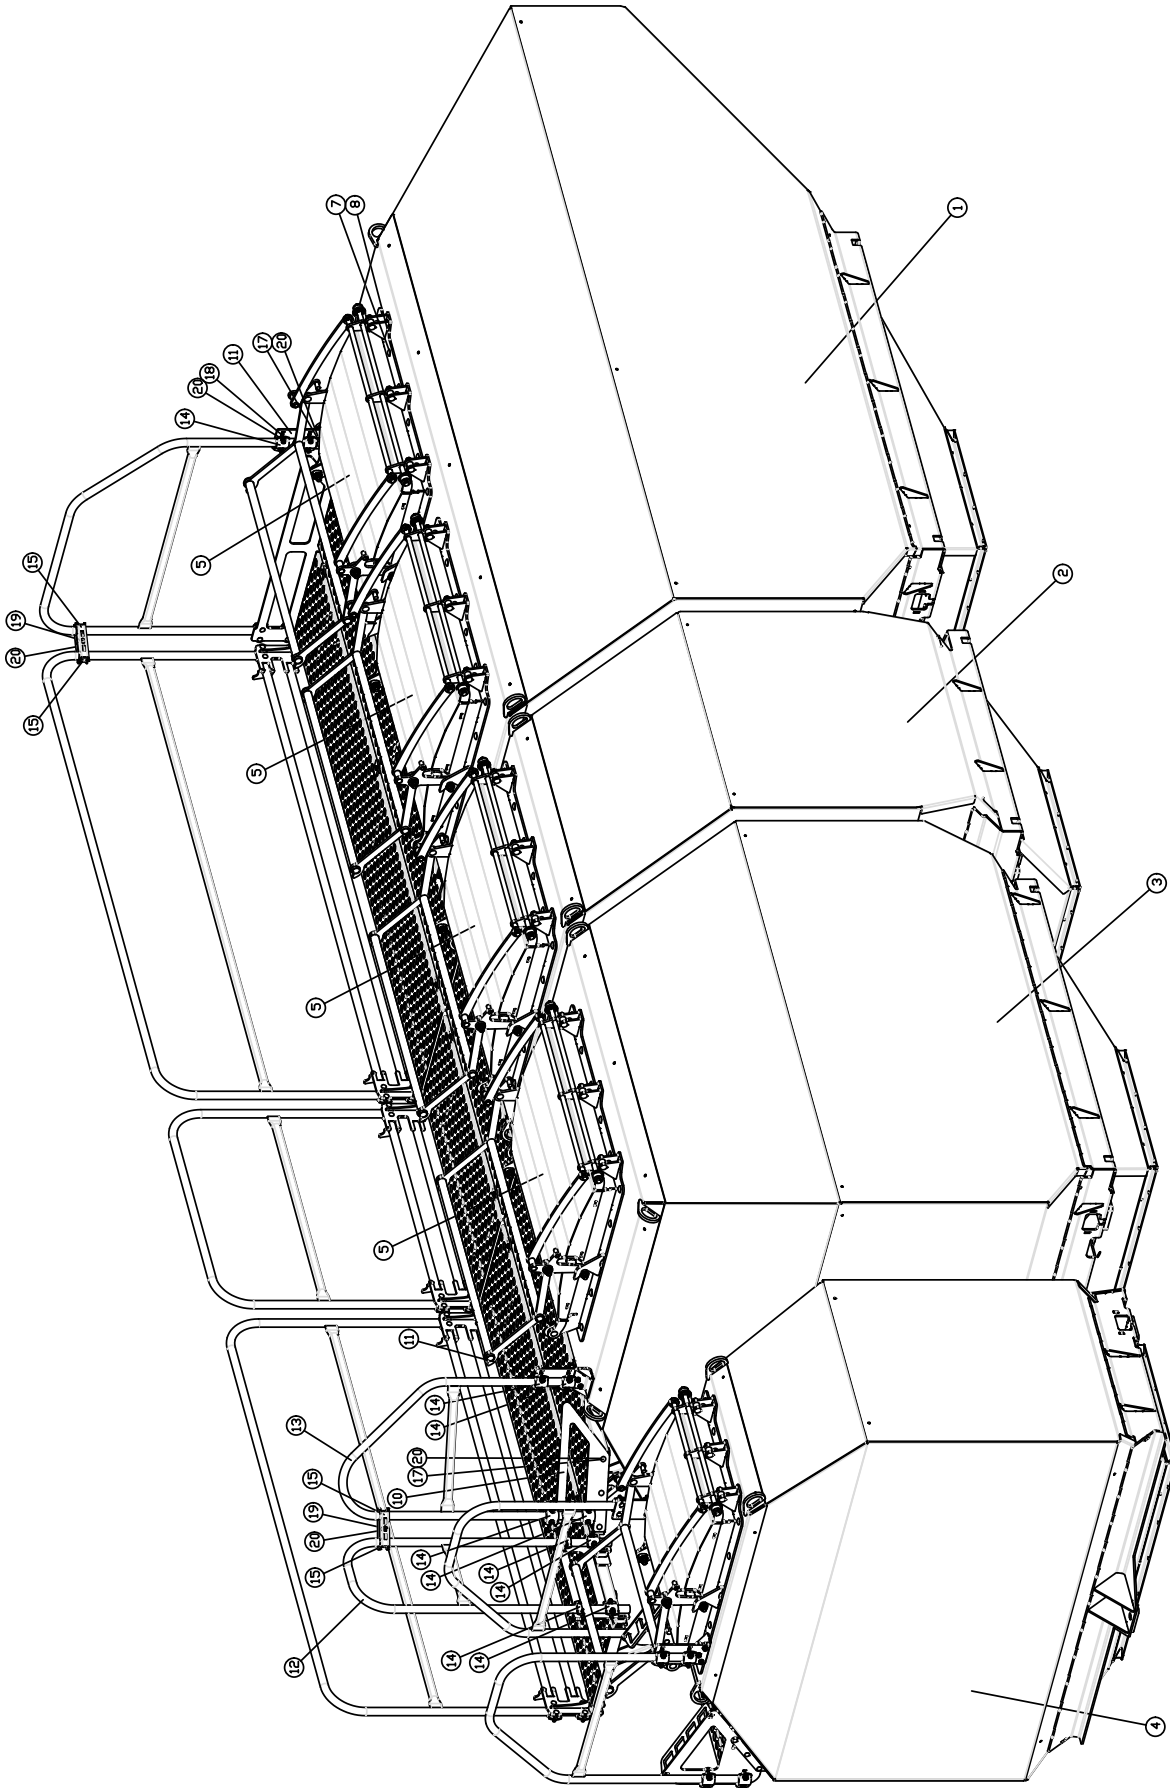

Tanks 820 Cart

Tanks - 820 Cart

Item	Part No.	Description	Qty
1	N70820	Tank-Base - Assembly - Back - 355 Bu (Whole Goods Only)	1
2	N70825	Tank-Base - Assembly - Middle - 135 Bu (Whole Goods Only)	1
3	N70832	Tank-Base - Assembly - Front - 250 Bu (Whole Goods Only)	1
4	N70925	Tank - Assembly - 80 Bu (Whole Goods Only)	1
5	N69180	Lid Assembly - Wide (Whole Goods Only)	4
6	G69967	Pbag-10S-Tanks-4-Lid-Reg - (Includes Items Below) Whole Goods Only.....	1
7	T-5266	Carriage Bolt - 1/2 x 1 1/4 Lg	72
8	D14565	Locknut - 1/2 Flange	72
9	G69921	Carton-10S-Tanks-Rails-820 - (Includes Items Below) Whole Goods Only	1
10	N71371	Walkway End Plate.....	1
11	N70582	Handrail Mounting Plate.....	2
12	N71365	Handrail - Front Side	1
13	N70928	Handrail - Front End - 820.....	1
14	N37622	Handrail U-Clamp.....	10
15	N71351	Handrail Clamp - Narrow.....	4
16	G69937	Pbag-10S -Tanks-Rails - (Includes Items Below) Whole Goods Only	1
17	P7C616	Carriage Bolt - 3/8 x 1 Lg	9
18	D12821	Carriage Bolt - 3/8 x 2 Lg	20
19	S28159	Carriage Bolt - 3/8 x 2 1/2 Lg	2
20	S27987	Locknut - 3/8 Flange	31
	G69935	820 Tank Group - (Whole Goods Only)