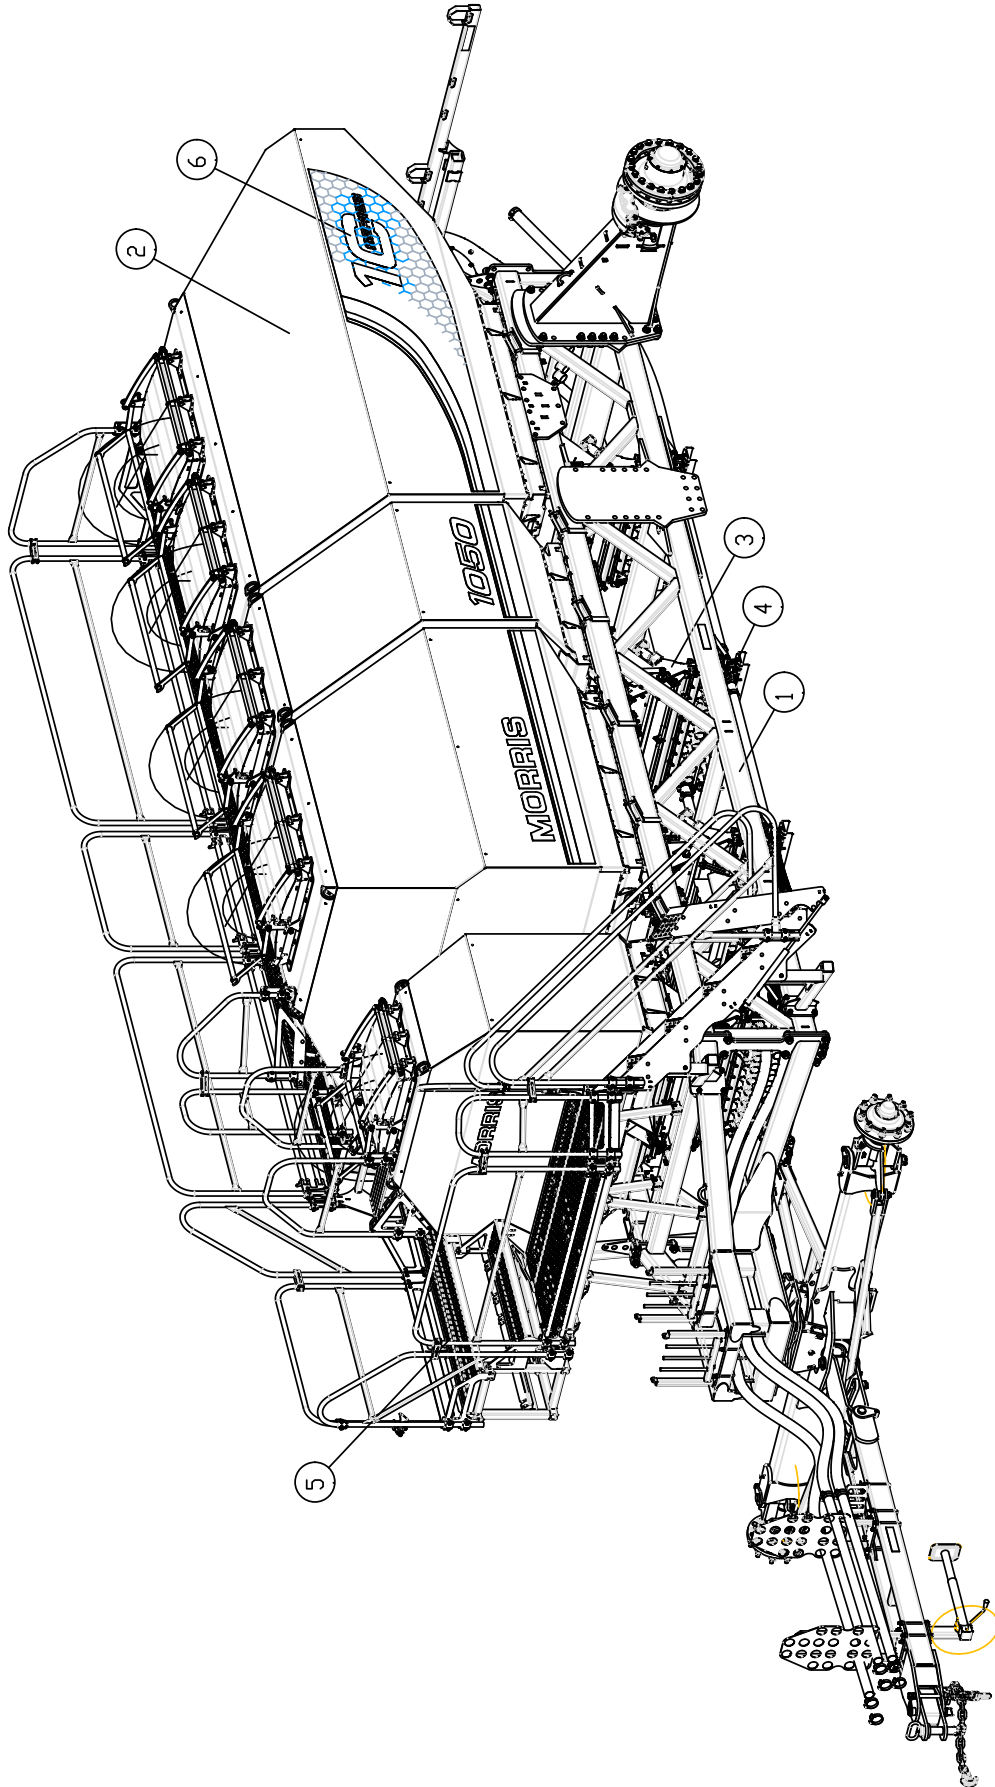

Tow Behind 1050 Cart

Tow Behind - 1050 Cart

Item	Part No.	Description	Qty
1	G69940	Chassis Group-1050-820-Bhnd	1
2	G69945	Tanks Group - 1050.....	1
3	N70320	Meterbody Assy - Empty.....	4
4	N70506	Collector Assy - Bhnd	4
5	G69951	Platform Group	1
6	G69881	Base Decal Group - 1050 Bhnd.....	1
	E73515	1050 Cart - Tow Behind - (Whole Goods Only)