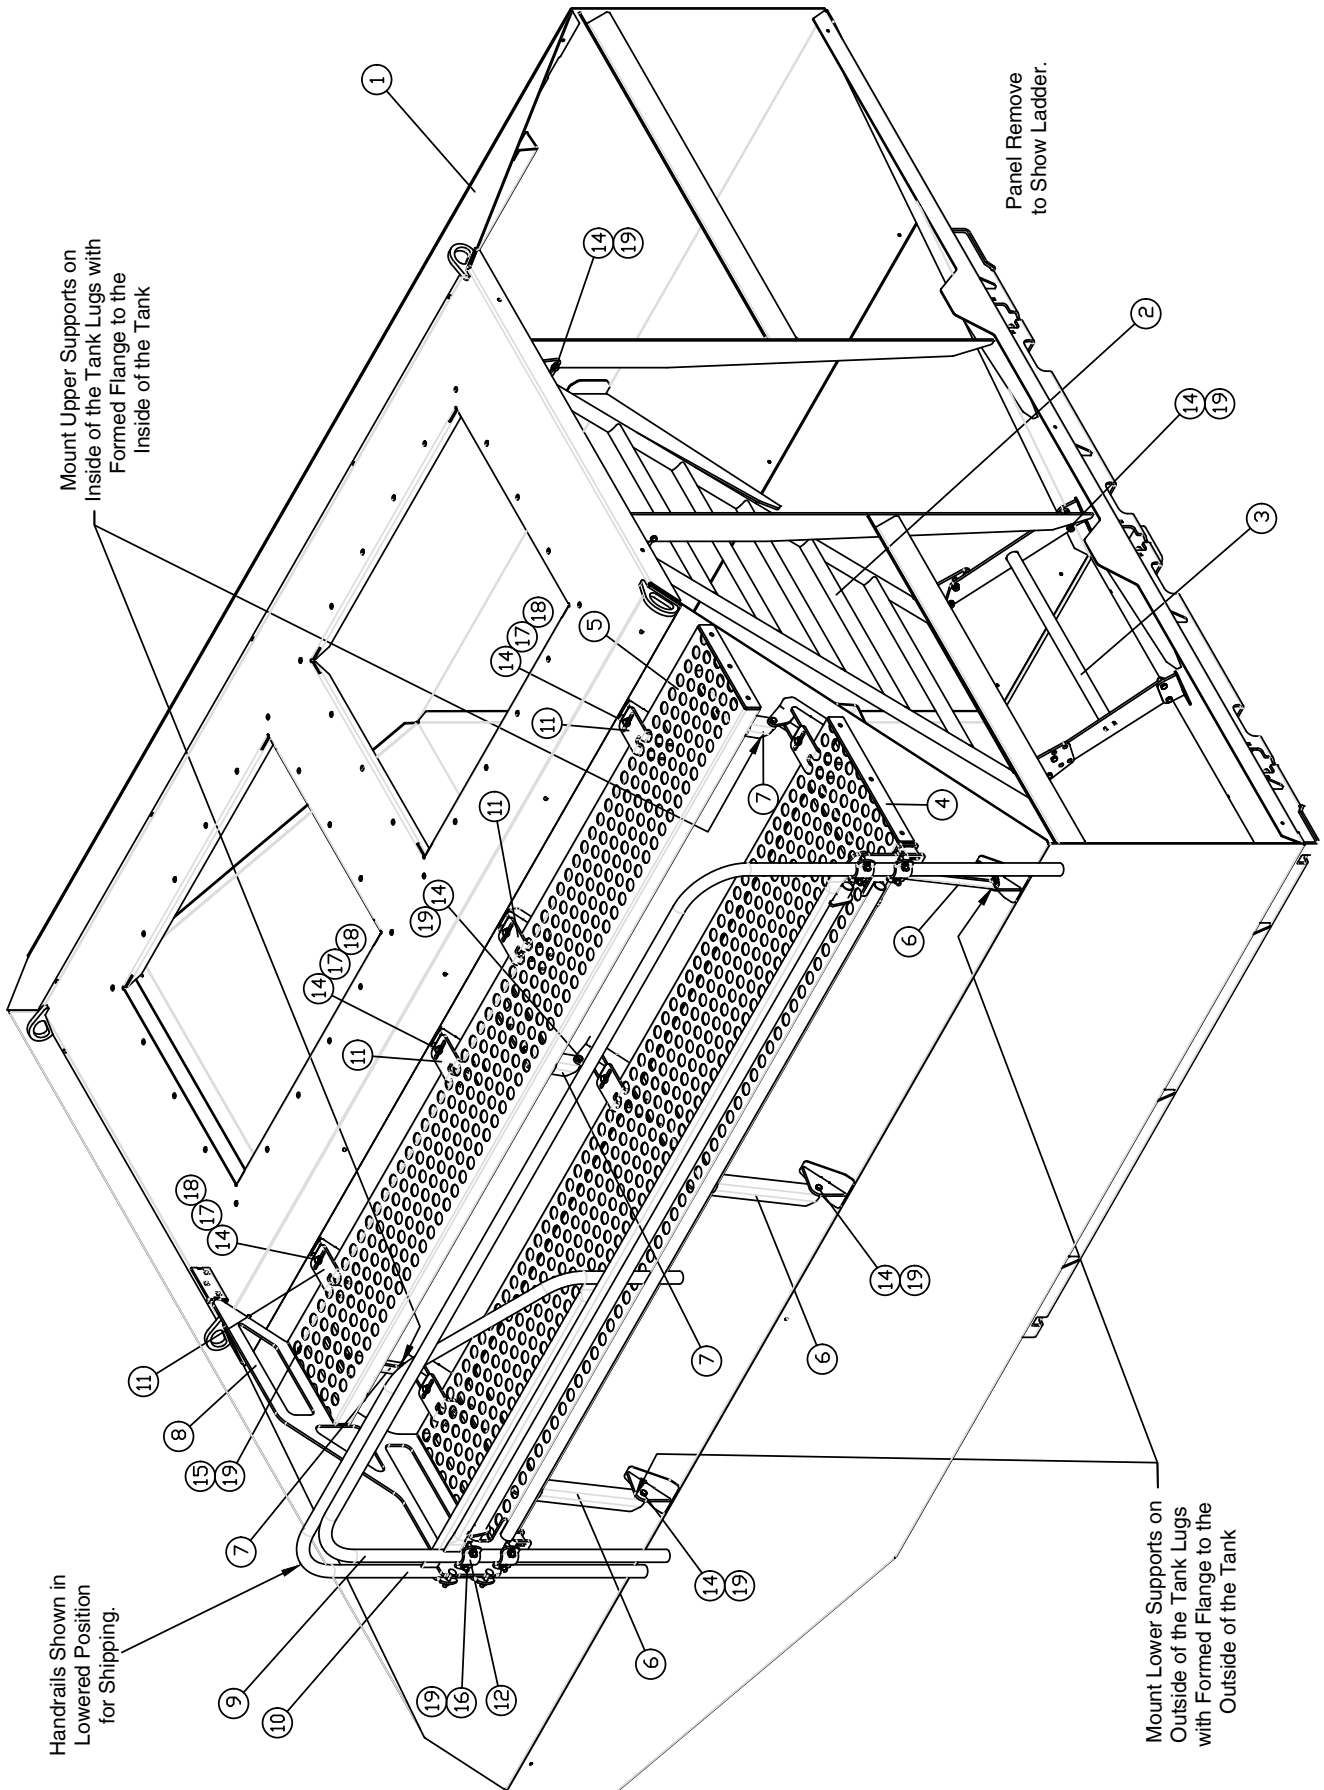

1050 Tanks Back 465 Bushels - N70940

Mount Upper Supports on Inside of the Tank Lugs with Formed Flange to the Inside of the Tank

Panel Remove to Show Ladder.

Handrails Shown in Lowered Position for Shipping.

Mount Lower Supports on Outside of the Tank Lugs with Formed Flange to the Outside of the Tank

1050 Tanks - Back 465 Bushels - N70940

Item	Part No.	Description	Qty
1	N71200	Back Tank - 1050 - 465 Bu	1
2	N66615	Ladder - Internal.....	1
3	N66635	Ladder Support - Lower	1
4	N70667	Lower Walkway - Rear.....	1
5	N70657	Upper Walkway - Rear	1
6	N70630	Bracket - Walkway Support	3
7	N70604	Bracket - Walkway Support	3
8	N71381	Walkway End Plate.....	1
9	N71375	Handrail - Rear.....	1
10	N71370	Handrail - Rear End	1
11	N71140	Walkway Retainer Clip	7
12	N37622	Handrail U-Clamp.....	6
13	G69939	Pbag-10S-Tank-Base - (Includes Items Below) Whole Goods Only	1
14	W-475	Hex Head Bolt - 3/8 x 1 Lg.....	31
15	P7C616	Carriage Bolt - 3/8 x 1 Lg	5
16	D12821	Carriage Bolt - 3/8 x 2 Lg	12
17	D-5489	Flat Washer - 3/8.....	7
18	W-523	Lockwasher - 3/8.....	7
19	S27987	Locknut - 3/8 Flange	41
	N70940	465 Middle Tank Assembly - (Whole Goods Only)