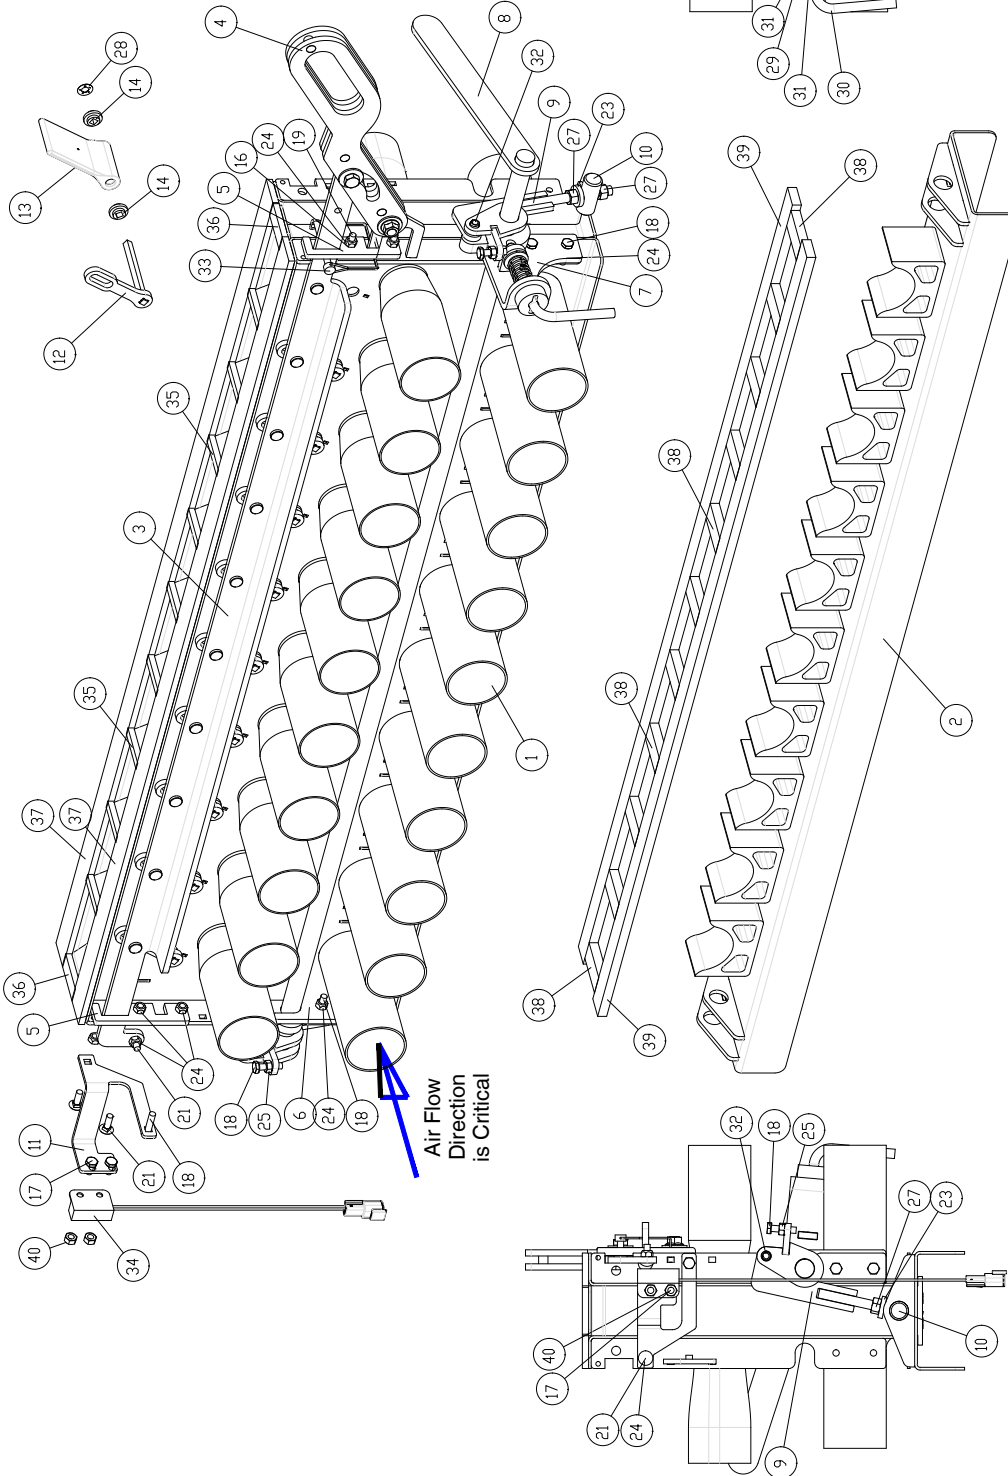

Collector Assembly - Tow Between

Item	Part No.	Description	Qty
1	N70502	Collector Weldment.....	1
2	N70786	Collector Cleanout Floor Assmely - Whole Goods Only.....	1
3	N70564	Stream Selector Bar	1
4	N70569	Collector Handle	1
5	N70566	Trapdoor Retainer	2
6	N51444	Mount - Rightside Cleanout Door	1
7	N53098	Mount - Leftside Cleanout Door.....	1
8	N70788	Crank - Lower Cleanout Door	1
9	N51440	Cleanout Door Link.....	2
10	N51441	Pin - Cleanout Door Link - 3/4 Dia x 1 3/4 Lg	2
11	N70367	Sensor Mount - Tow Between	1
12	N37646	Flapper Handle Assembly.....	10
13	N36114	Collector Valve Flap	10
14	N37917	Bushing.....	20
15	N70565	Spacer - 0.39 ID x 0.048 Wall x 1 Lg	2
16	N70531	10S Collector Spacer - 0.310 ID x 0.500 OD x 5/16 Lg	2
17	N36142	Nylon Hex Bolt - 1/4 x 7/8 Lg	2
18	W-1552	Hex Bolt - 1/4 x 1 Lg	7
19	W-470	Hex Bolt - 1/4 x 1 1/4 Lg	2
20	W-477	Hex Bolt - 3/8 x 1 1/2 Lg	2
21	D-5258	Carriage Bolt - 1/4 x 3/4 Lg.....	3
22	W-538	Flat Washer - 7/16 ID x 1 OD x 14 Ga	5
23	D-5500	Flat Washer - 3/8 ID x 7/8 OD x 7Ga	2
24	N22778	Locknut - 1/4 Nylon Insert.....	10
25	W-512	Hex Nut - 1/4.....	4
26	D-5279	Locknut - 3/8 Flanged.....	2
27	W-514	Hex Nut - 3/8.....	4
28	N42163	Bolt Retainer	10
29	N11847	Spring - 19/32 ID x 0.7188 OD x 1 3/4 Lg.....	1
30	N40688	Lock Pin.....	1
31	N11457	Spring Pin - 1/8 x 3/4 Lg	3
32	N53014	Spiral Pin - 3/8 x 1 Lg	2
33	N53471	Quick Pin - 1/4 x 2 1/2 Lg	1
34	N59885	Sensor	1
35	N37190	Seal Strip Split In Four - 11/32 Wide x 2 Lg	9
36	N37190	Seal Strip Split In Two - 11/16 Wide x 2 Lg.....	2
37	N37190	Seal Strip - Collector Body - 44 Lg	2
38	N19449	Seal Strip - Collector Bottom - 2 Lg	11
39	N19449	Seal Strip - Collector Bottom - 43 Lg	2
40	N36143	Nylon Locknut - 1/4.....	2
	N70460	Collector Assembly - Tow Between - (Includes All Above Items) Whole Goods Only	
	N72787	Decal - Collector Valve Position - Tow Between