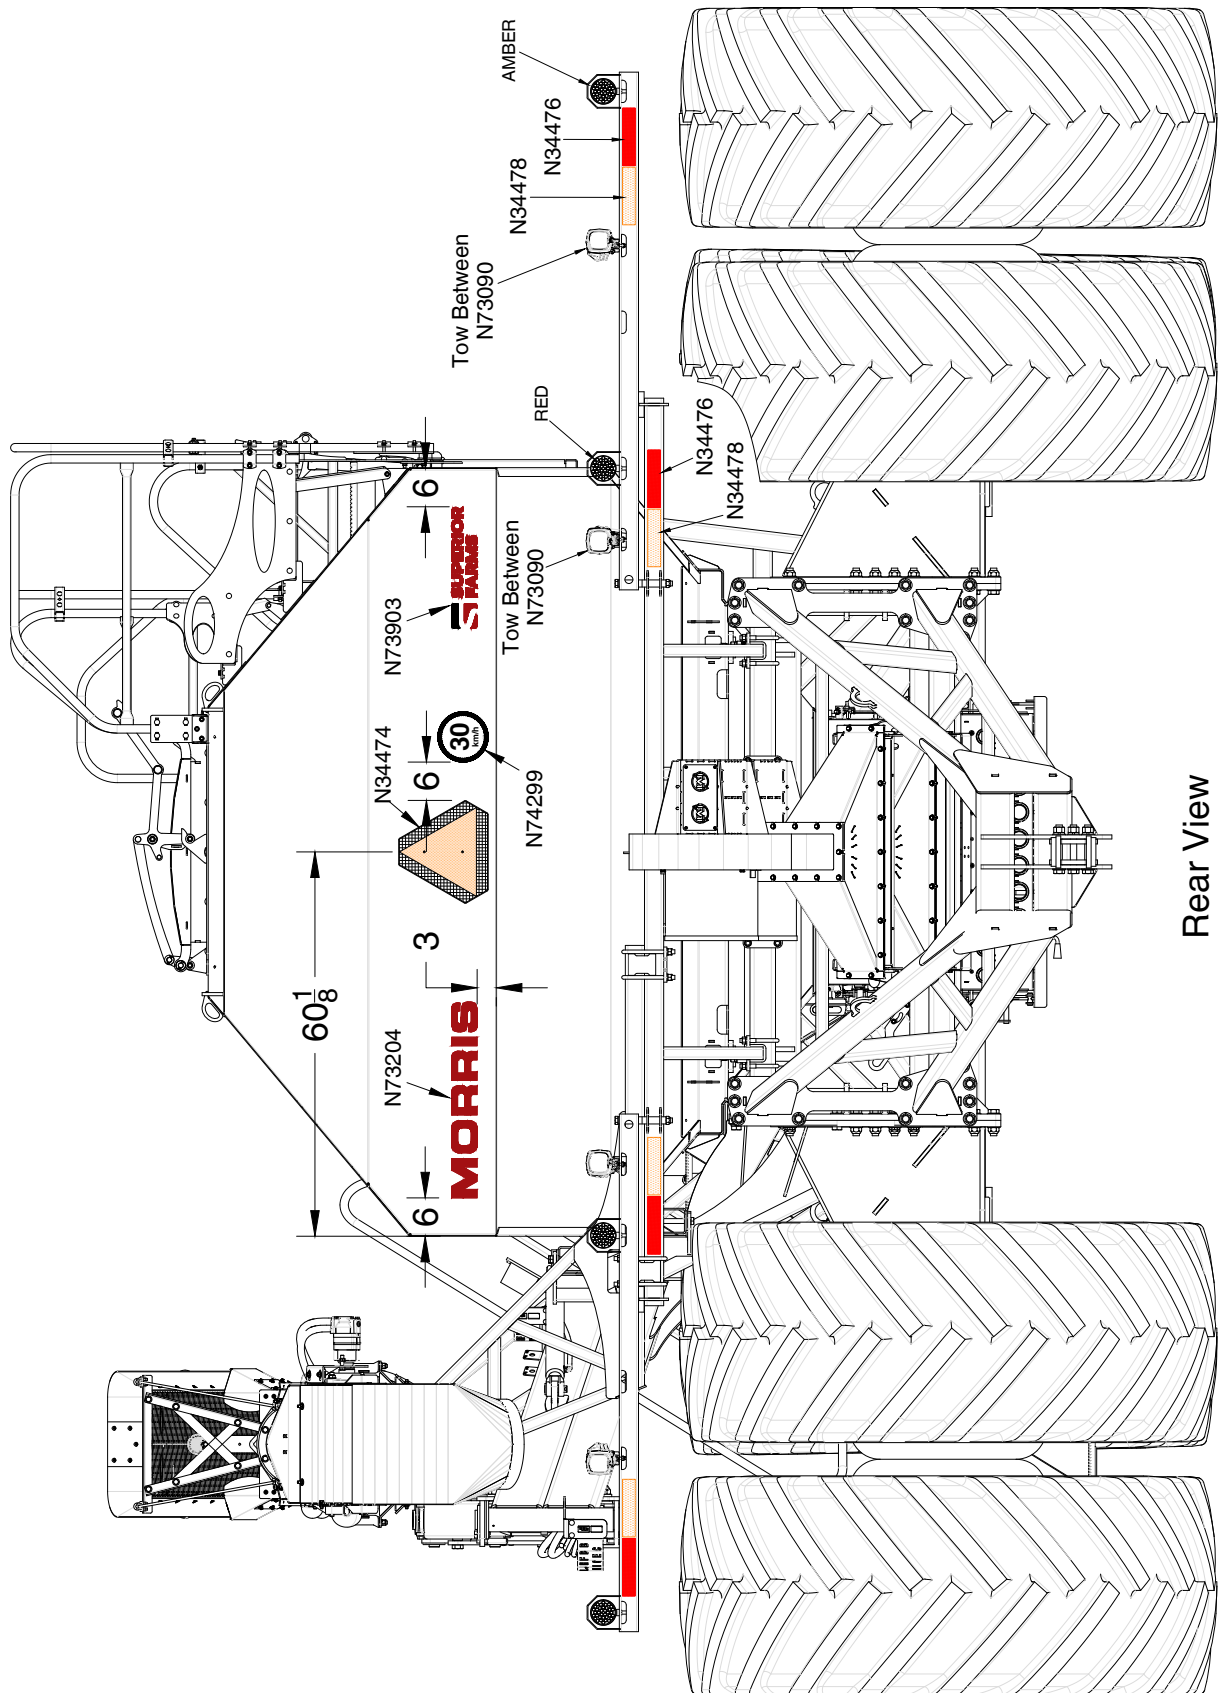

Safety Signs

Rear