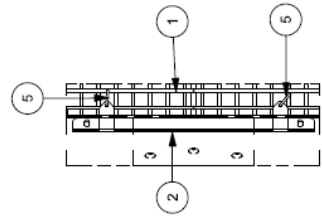

Conveyor Assembly Hopper Screen Kit

SECTION C-C
PART 1 HIDDEN

DETAIL B

DETAIL A