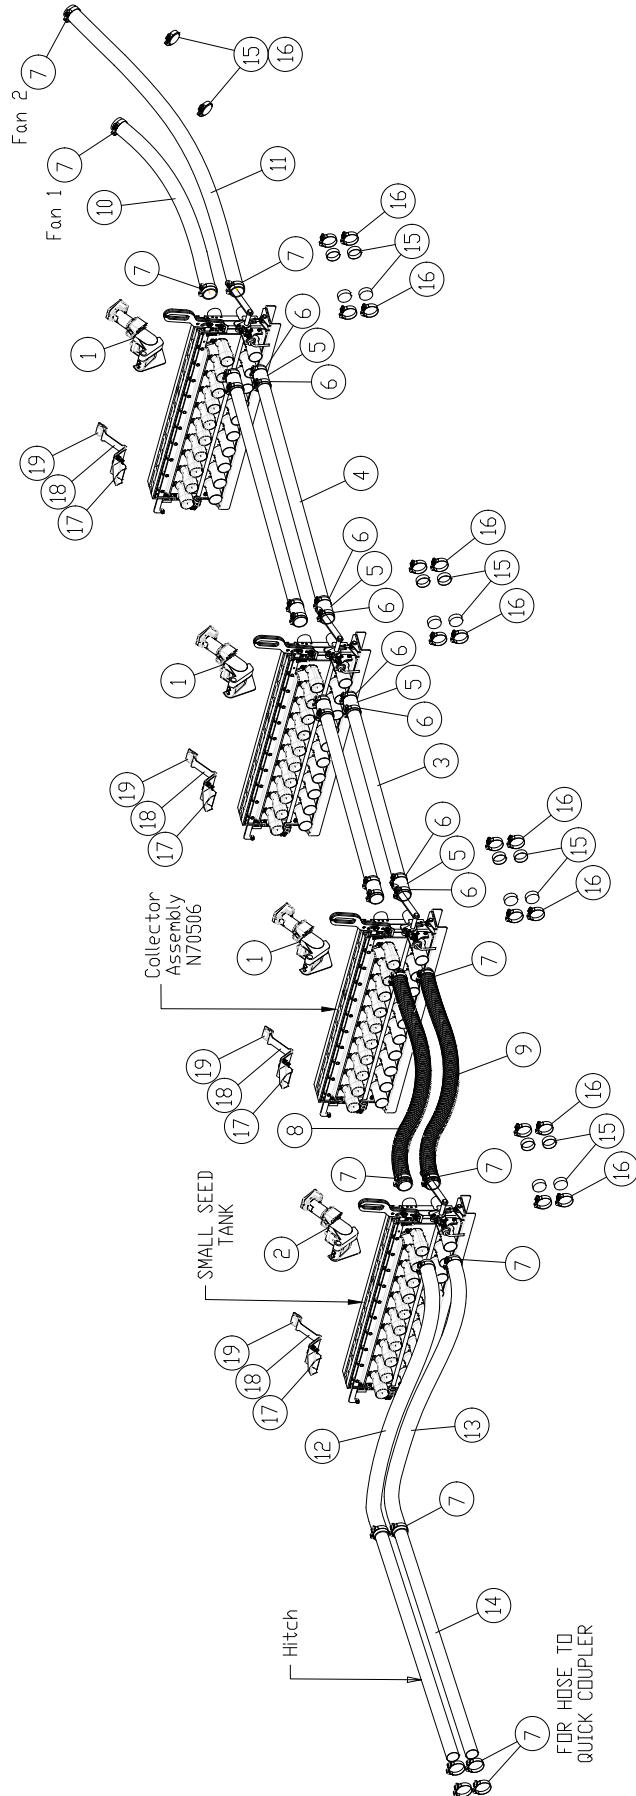

Distribution Pipes Tow Behind - Dual Shot

Distribution Pipes - Tow Behind - Dual Shoot

Item	Part No.	Description	Qty
All parts listed per section below is for 1 individual run (From fan to drill coupling hose)			
1	*****	Meter Wheel Drive Assembly - 10 Wide	3
2	*****	Meter Wheel Drive Assembly - Small Seeds	1
3	N70938	Distribution Pipe - 49 Lg - 820 and 1050 Cart.....	2
	N62412	Distribution Pipe - 42 3/4 Lg - 660 Cart	2
4	N70934	Distribution Pipe - 62 1/2 Lg - 820 and 1050 Cart.....	2
	N64030	Distribution Pipe - 53 Lg - 660 Cart	2
5	N19428	Primary Pipe Coupler - 2.52 ID x 2.77 OD x 5 Lg.	8
6	N73068	T-Bolt Hose Clamp - 2 3/4 Nom	16
7	N73076	T-Bolt Hose Clamp - 3 Nom	16
8	N69294	2-1/2 Dia Primary Hose - Black Coil x 60 Lg - 820 and 1050 Cart.....	1
	N69294	2-1/2 Dia Primary Hose - Black Coil x 52 Lg - 660 Cart.....	1
9	N72592	2-1/2 Dia Primary Hose - Red Coil x 60 Lg - 820 and 1050 Cart	1
	N72592	2-1/2 Dia Primary Hose - Red Coil x 52 Lg - 660 Cart.....	1
10	N69294	2-1/2 Dia Primary Hose - Black Coil x 65 Lg - 820 and 1050 Cart.....	1
	N69294	2-1/2 Dia Primary Hose - Black Coil x 65 Lg - 660 Cart.....	1
11	N72592	2-1/2 Dia Primary Hose - Red Coil x 101 Lg - 820 and 1050 Cart.....	1
	N72592	2-1/2 Dia Primary Hose - Red Coil x 101 Lg - 660 Cart	1
12	N69294	2-1/2 Dia Primary Hose - Black Coil x 180 Lg - 820 and 1050 Cart.....	1
	N69294	2-1/2 Dia Primary Hose - Black Coil x 180 Lg - 660 Cart.....	1
13	N72592	2-1/2 Dia Primary Hose - Red Coil x 180 Lg - 820 and 1050 Cart	1
	N72592	2-1/2 Dia Primary Hose - Red Coil x 180 Lg - 660 Cart	1
14	N70934	Distribution Pipe - 62 1/2 Lg - 660, 820 and 1050 Cart.....	2
All parts listed below are for 1 unused run (From fan to drill coupling hose)			
15	N11907	Plastic Cap.....	18
16	N73068	T-Bolt Hose Clamp - 2-3/4 Nom	18
17	N70310	Meterbody Blank.....	4
18	N74249	Motor Loop Cap Bracket.....	4
19	N74248	Motor Sync Loop Cap	4
Whole Goods Only			
	N73401	Kit Primary Run Dual Shoot - Tow Behind - 820 and 1050 - (Includes Items 1 to 7 & 14)	
	N73592	Kit Primary Run Dual Shoot - Tow Behind - 660 - (Includes Items 1 to 7 and 14)	
	N73409	Kit Primary Blank-Off Dual Shoot - (Includes Items 15 to 19)