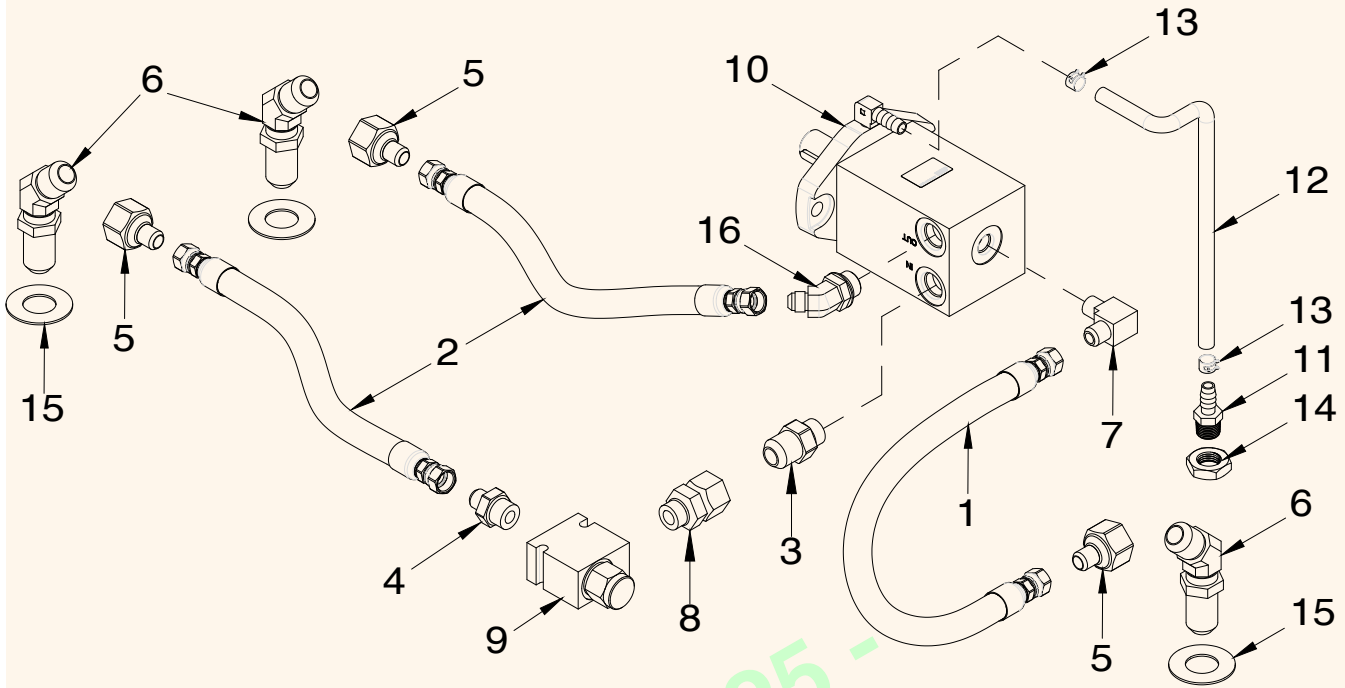

APU Assembly - 2024 Hydraulics

Item	Part No.	Description	Qty
	N69834	APU Box - Hydraulic Hoses - Includes Items Below (Whole Goods Only)	
1	N69832	Hyd Hose - 3/8 x 12 Lg - 9/16-18 FJIC (#06)	1
2	N69833	Hyd Hose - 3/8 x 18 Lg - 9/16-18 FJIC (#06)	2
	N69835	APU Box - Hydraulic Fittings - Includes Items Below (Whole Goods Only)	
3	C14840	Connector - 7/8-14 (#10) MJIC x 3/4-16 (#08) MORB.....	1
4	C15348	Connector - 9/16-18 (#06) MJIC x 3/4-16 (#08) MORB.....	2
5	C-4392	Connector - 7/8-14 (#10) FJIC x 9/16-18 (#06) MJIC.....	3
6	K53616	Bulk Head 45 Elbow - 7/8-14 (#10) MJIC.....	3
7	N16143	90 Elbow - 9/16-18 (#06) MJIC x 9/16-18 (#06) MORB	1
8	N49460	Connector - Swivel - 7/8-14 (#10) FJIC x 3/4-16 (#08) MORB.....	1
		Items below are in Alternator Module N74020	
9	N69825	Valve - Flow Control - 7.5 gpm.....	1
10	N72999	Hydraulic Motor - 6.3 cc (Seal Kit - N73879).....	1
11	N74126	Check Valve - 3/8 Barbed.....	1
12	N74127	Check Valve Tube - 3/8 x 12 Lg	1
13	N74129	Hose Clamp - 1/2.....	2
14	N74220	Hex Nut - Brass - 3/8.....	1
15	W-623	Flat Washer - 15/16 ID x 1 3/4 OD x 0.134 Thick (Used on Hyd Bulkhead Fittings)	3
16	N74227	45 Elbow - 9/16-18 (#06) MJIC x 3/4-16 (#08) MORB (N65810).....	1