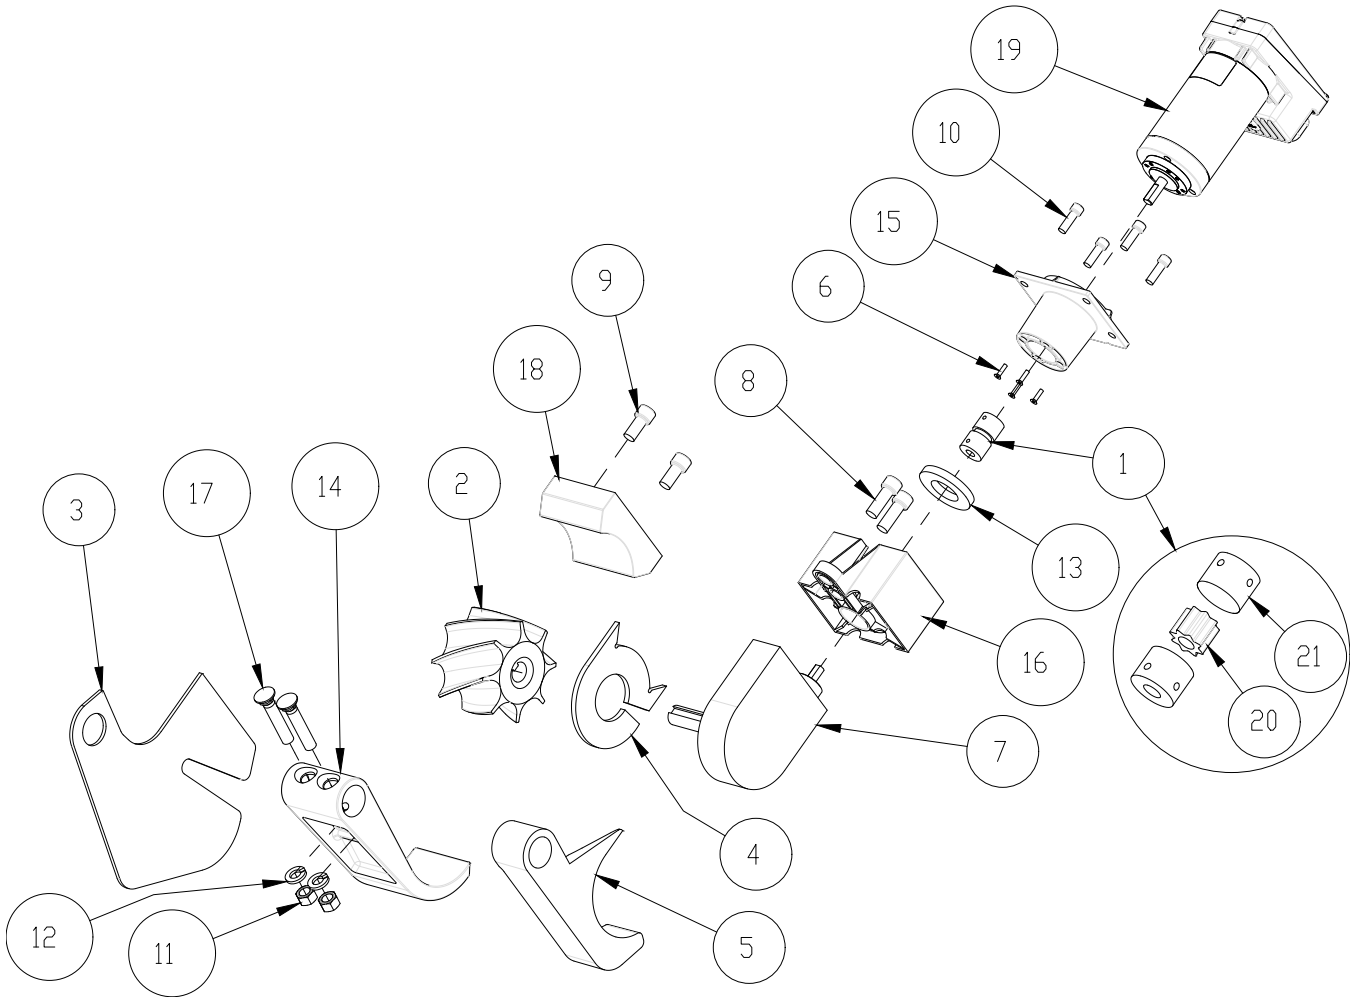

Drive Assembly 10 Wide Meter Wheel

Item	Part No.	Description	Qty
1	N70539	Flex Coupler - 3 Piece - (Includes Item 20 and 21)	1
2	N73800	Meterwheel - 2.50 Wide - Machined	1
3	N74461	Side Wear Plate - 1/8 Wide	1
4	N74460	Gearbox Wear Plate - 3/16 Wide.....	1
5	N70533	Gear Box Cover	1
6	N70451	Hex Socket Cap Screw - M3 - 0.50 x 12 mm - Flat Head	4
7	N70523	Edrive Gear Box	1
8	N70482	Hex Socket Cap Screw - 3/8-16 x 1 Lg - (Black Oxide Finish).....	2
9	N70483	Hex Socket Cap Screw - 3/8-16 x 3/4 Lg - (Black Oxide Finish).....	2
10	N70484	Hex Socket Cap Screw - 1/4-20 x 3/4 Lg - (Black Oxide Finish).....	4
11	W-514	Hex Nut - 3/8.....	2
12	W-523	Lockwasher - 3/8	2
13	N73884	Motor Base Seal	1
14	N72205	Seedplate	1
15	N70526	Motor Side Coupler.....	1
16	N70527	Motor Mount Base	1
17	N70488	Plow Head Bolt - 3/8 x 2 Lg	2
18	N70499	Cup Back	1
19	N73024	Motor DC Bushless - 24V - 8mm Shaft.....	1
20	N70552	Coupler - Spline.....	1
21	N73919	Coupler - Hub	2
	N73920	Motor - Pre Assembly - (Includes Items 6, 15, 19 and 1 of 21)	
	N70325	Meter Wheel Drive Assembly - (Includes All Above Items) Whole Goods Only