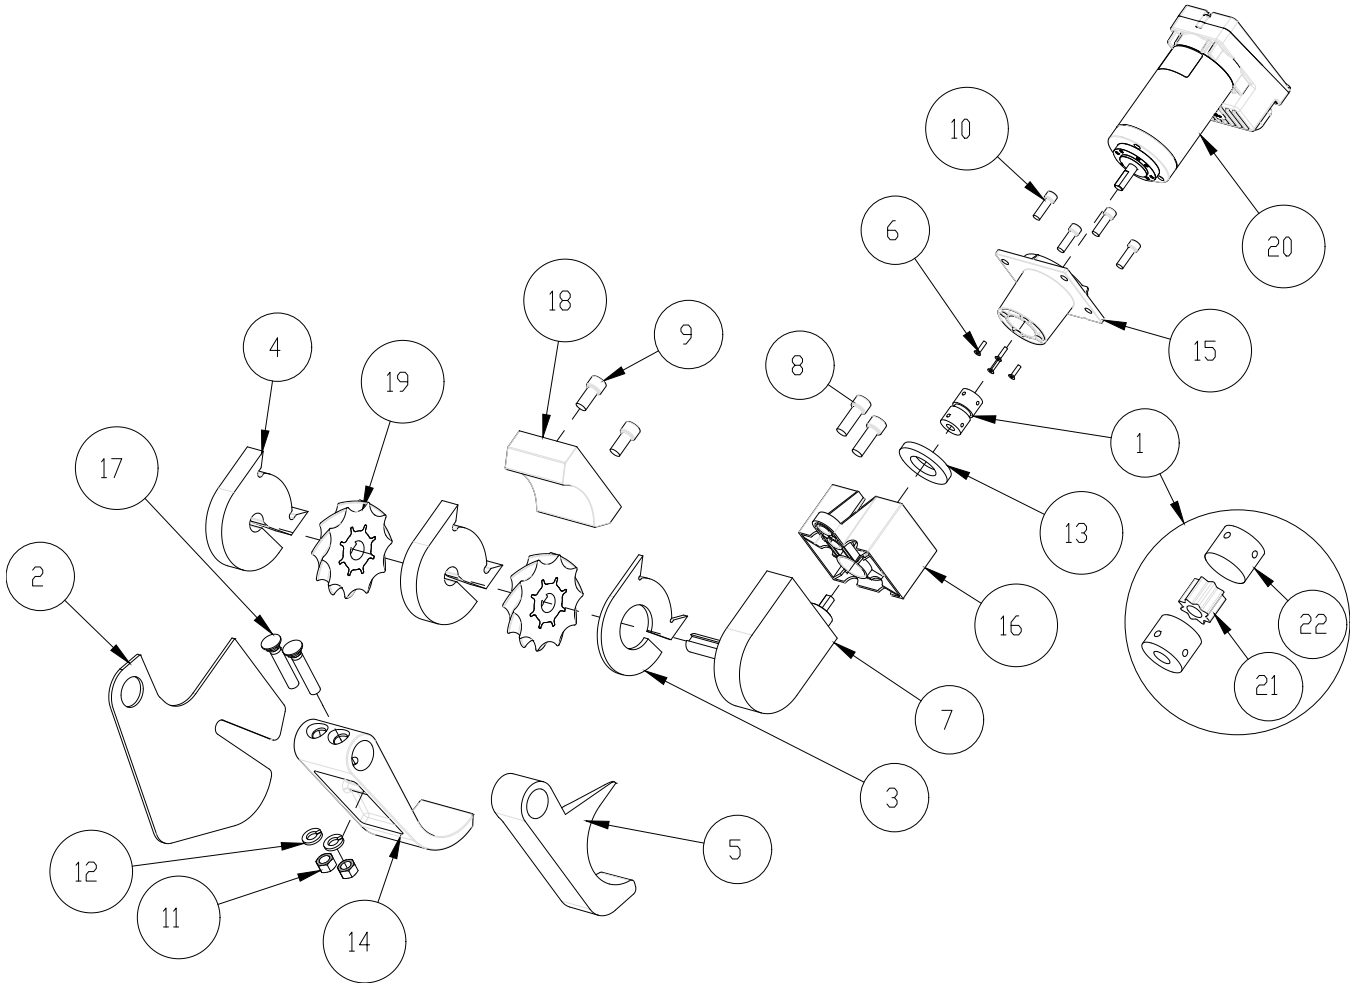

Drive Assembly 2 Wide Meter Wheel

Item	Part No.	Description	Qty
1	N70539	Flex Coupler - 3 Piece - (Includes Item 21 and 22)	1
2	N74461	Side Wear Plate - 1/8 Wide	1
3	N74460	Gearbox Wear Plate - 3/16 Wide.....	1
4	N70532	2 Wide Sides - 0.739 Wide	2
5	N70533	Gear Box Cover	1
6	N70451	Hex Socket Cap Screw - M3 - 0.50 x 12 mm - Flat Head	4
7	N70523	Edrive Gear Box	1
8	N70482	Hex Socket Cap Screw - 3/8-16 x 1 Lg - (Black Oxide Finish).....	2
9	N70483	Hex Socket Cap Screw - 3/8-16 x 3/4 Lg - (Black Oxide Finish).....	2
10	N70484	Hex Socket Cap Screw - 1/4-20 x 3/4 Lg - (Black Oxide Finish).....	4
11	W-514	Hex Nut - 3/8.....	2
12	W-523	Lockwasher - 3/8	2
13	N73884	Motor Base Seal	1
14	N72205	Seedplate	1
15	N70526	Motor Side Coupler.....	1
16	N70527	Motor Mount Base	1
17	N70488	Plow Head Bolt - 3/8 x 2 Lg	2
18	N70499	Cup Back.....	1
19	N70560	Fine Meter Wheel - 0.50 Wide	2
20	N73024	Motor DC Bushless - 24V - 8mm Shaft.....	1
21	N70552	Coupler - Spline.....	1
22	N73919	Coupler - Hub	2
	N73920	Motor - Pre Assembly - (Includes Items 6, 15, 20 and 1 of 22)	
	N70321	Meter Wheel Drive Assembly - (Includes All Above Items) Whole Goods Only