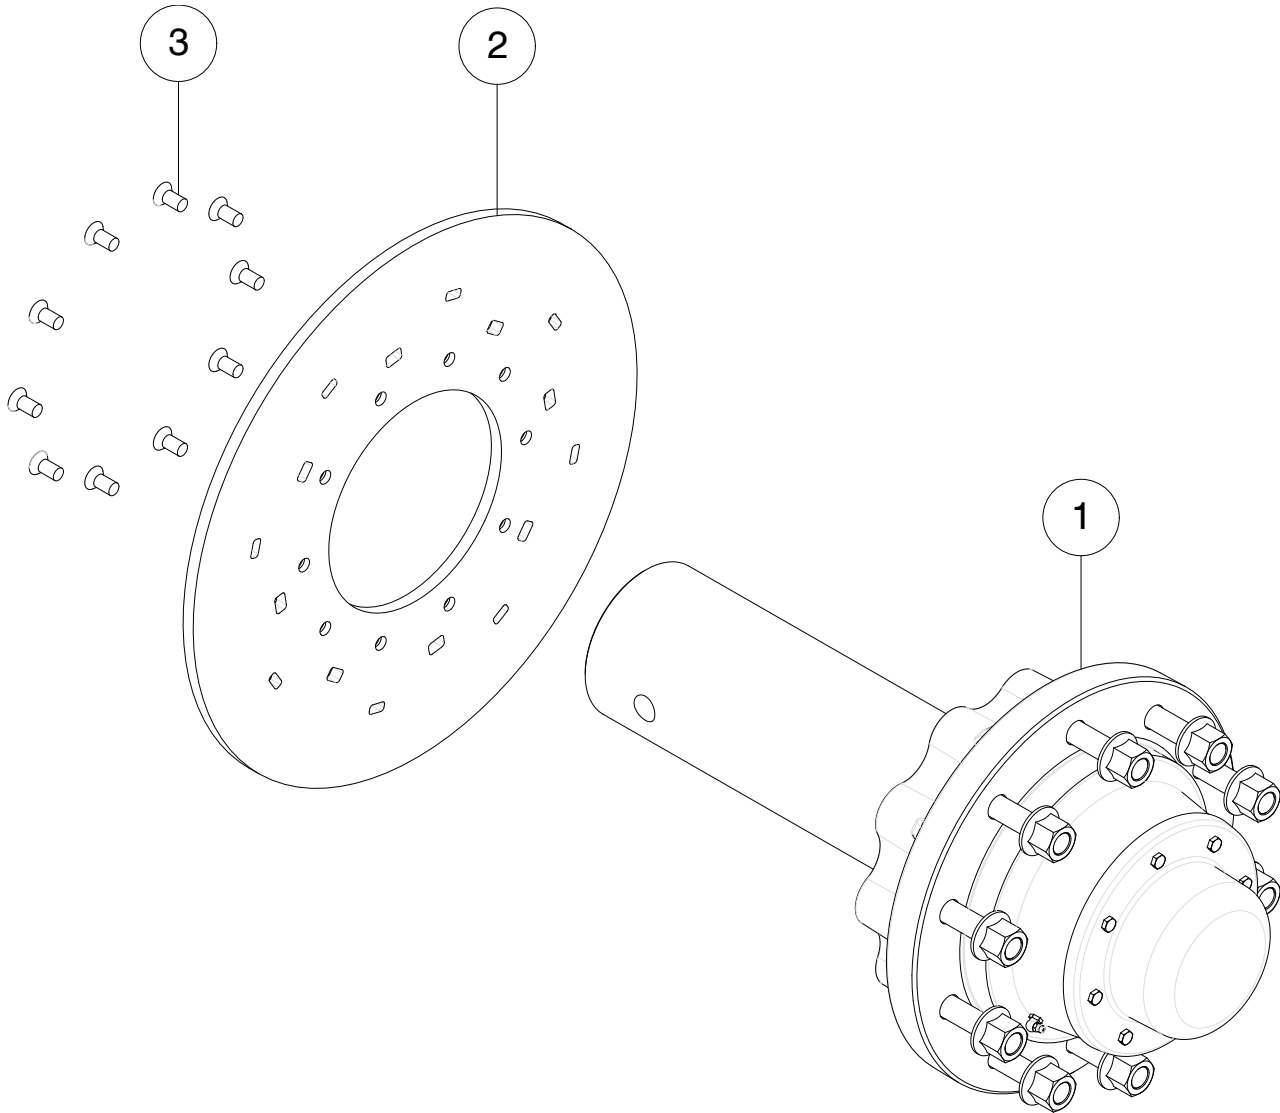

Brake Rotor Assembly 35K Hub - N55226

Item	Part No.	Description	Qty
1	N55225	Hub + Spindle Assembly - 35K.....	1
2	N19230	Hex Cap Screw - 1/2.....	10
3	N51736	Brake Rotor - 35K Hub.....	1
	N55226	Hub + Spindle Assy W/Brake - 35K (Includes Items above) Whole Goods Only