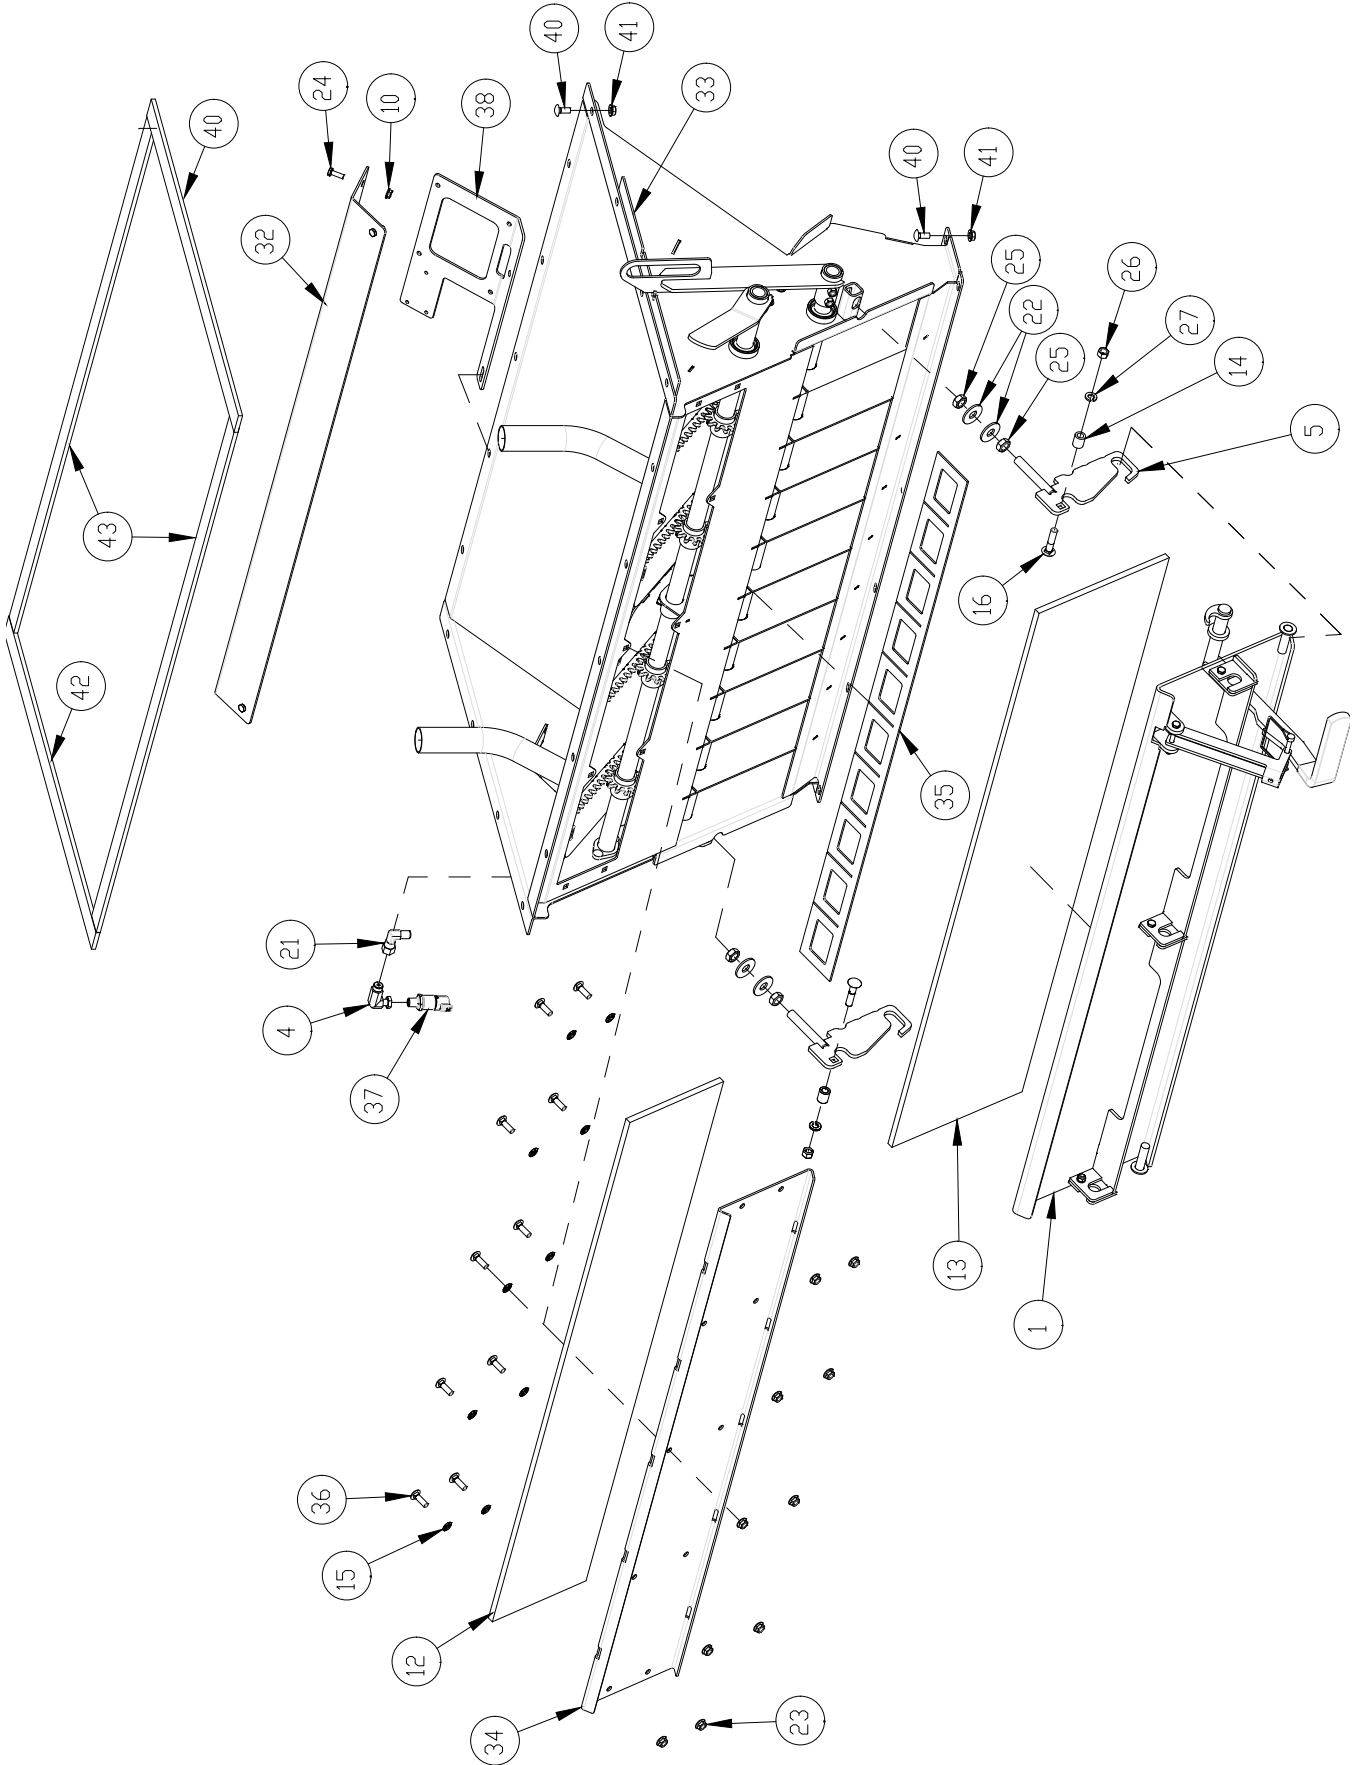

Meter Body Assembly Stage 2

Meter Body Assembly - Stage 2

Item	Part No.	Description	Qty
1	N51995	Door Cam Lock Assembly	1
2	N68030	Shut-Off Panel	2
3	N68040	Meter-Body	1
4	N70540	90 Elbow - Swivel - 9/16-18 FNPT x 9/16-18 MORB	1
5	N70556	Clamp Assembly	2
6	N70790	Seed Plate Handle.....	1
7	N70799	Shutoff Handle	1
8	N72336	Shut Off Gate Sprocket.....	4
9	N70766	Slider Guider.....	4
10	D-5277	Locknut - 1/4 Flanged.....	12
11	N72338	Seed Plate Pivot	1
12	N70370	Inspection Door Seal	1
13	N55800	Seal Strip - 10 x 44 1/4 Lg	1
14	N32079	Bushing.....	2
15	N42163	Bolt Retainer	10
16	S31980	Carriage Bolt - 3/8 x 1 3/4 Lg.....	2
17	N33407	Carriage Bolt - 5/16x 1 1/2 Lg.....	8
18	D-5258	Carriage Bolt - 1/4 x 3/4 Lg.....	2
19	C32925	Locknut - 5/16 Center Lock.....	8
20	N70558	Seal - Double Lip	3
21	S29967	90 Elbow - Swivel - 9/16-18 FJIC x 9/16-18 MJIC	1
22	S-1925	Flat Washer - 0.531 ID x 1.062 OD x 13 GA	4
23	D-5278	Locknut - 5/16 Flange	10
24	W-469	Hex Bolt - 1/4 x 3/4 Lg	10
25	S-1292	Hex Jam Nut - 1/2.....	4
26	W-514	Hex Nut - 3/8.....	2
27	W-523	Lockwasher - 3/8	2
28	N74303	Meter Shaft Plug	3
29	N72337	Shutoff Shaft	1
30	N72332	Seed Plate Adjustment Tube	1
31	N70548	Shutoff Locator	1
32	N68119	Deflector Panel	1
33	N70797	10S Seed Plate Setter	1
34	N70801	10S-Inspection Cover	1
35	N74420	Throttle Plate	1
36	S33420	Carriage Bolt - 5/16 x 1 Lg.....	10
37	N73023	Sensor - Pressure	1
38	N70405	SDB Mount	1
39	G69899	P-Bag - Meter Body Hardware	1
40	D-5259	Carriage Bolt - 5/16 x 3/4 Lg.....	30
41	D-5278	Locknut - 5/16 Flange	30
42	N37190	Seal Strip - 27 Lg.....	2
43	N37190	Seal Strip - 42 Lg.....	2
	N70320	Meter Body Assembly - (Includes All Above Items of Stage 1 and 2) Whole Goods Only