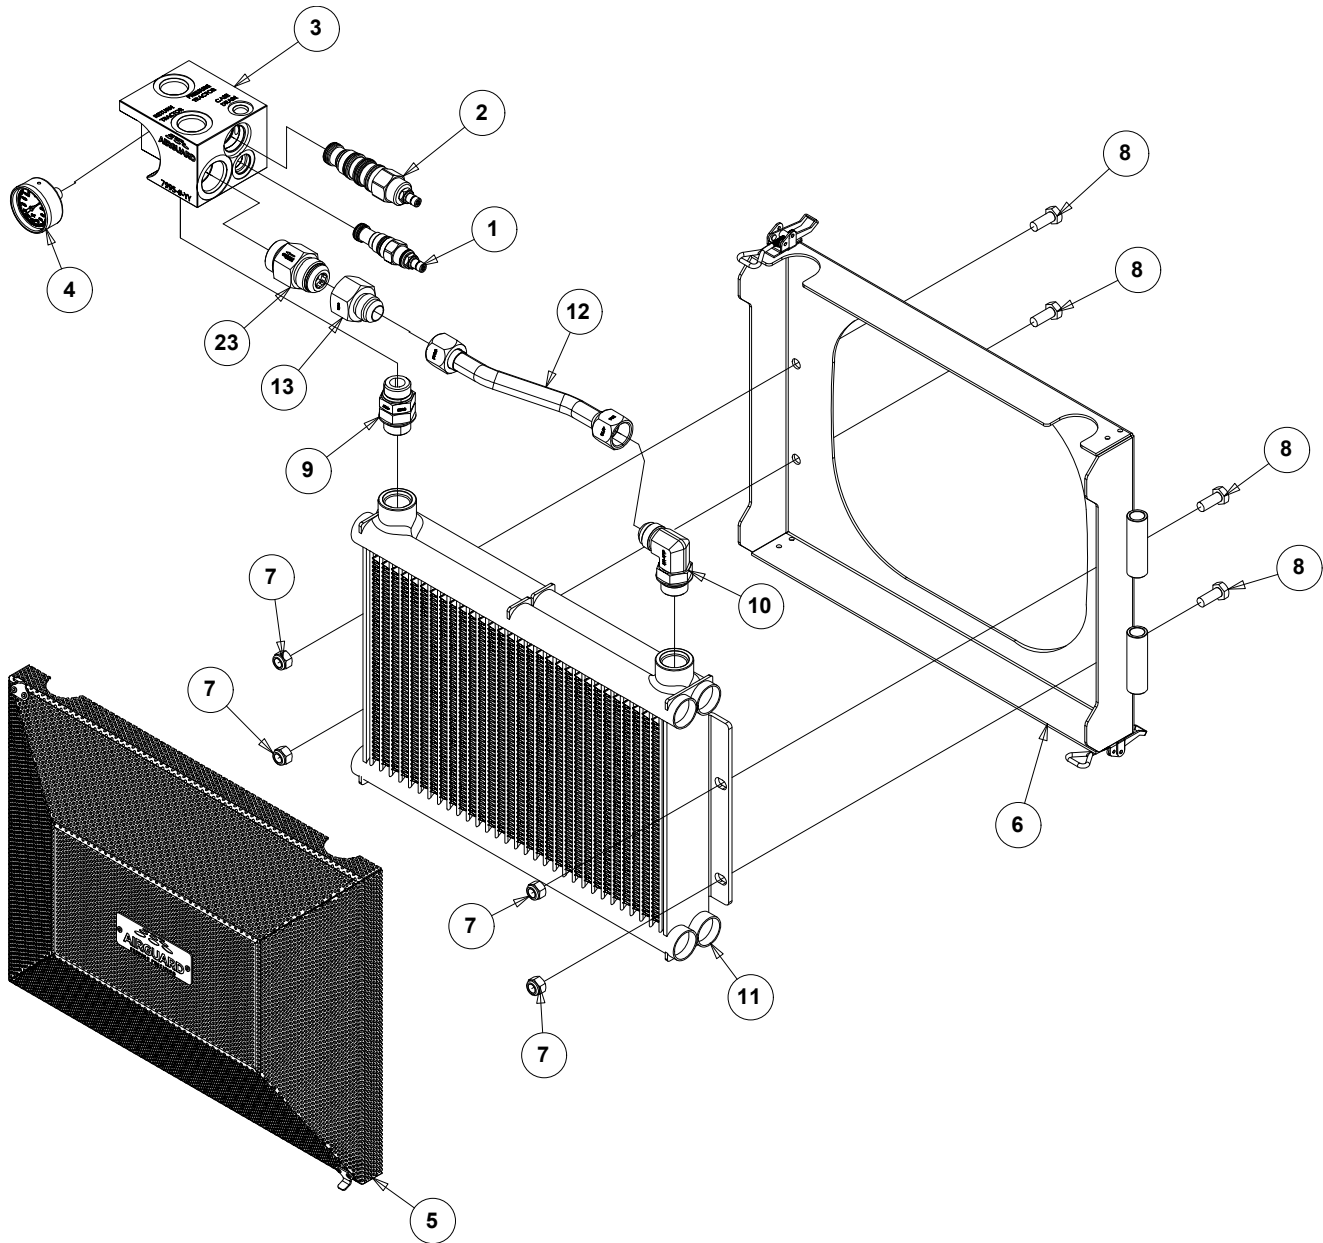

Air Guard System Cooler Assembly

Item	Part No.	Description	Qty
	N69860	Cooler - 7995 - (Includes All Items Below)	
1	7998	Relief Cartridge.....	1
2	7997	Logic Cartridge	1
3	7994	BP System Manifold V2	1
4	7603	Pressure Guage - 2.....	1
5	7568	Mesh Screen - BP System.....	1
6	7546	Main Bracket - BP System.....	1
7	7516	Locknut - 10mm GR 8.8	4
8	7515	Hex Bolt - 10mm x 25mm GR 8.8	4
9	7507	Fitting - Union - 3/4 MORB x 3/4 MORB.....	1
10	7506	90 Elbow - 3/4 MJIC x 3/4 MORB.....	1
11	7503	Oil Cooler - Aluminum Core.....	1
12	7276	Stainless Steel Hydraulic Tube	1
13	7238	Fitting - Straight - 3/4 MJIC x 1 FJIC	1