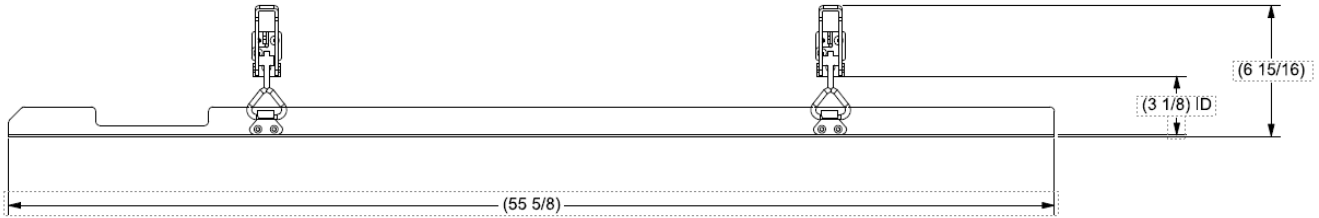

Conveyor Assembly Hopper Containment

650406447

650406399

Item	Part No.	Description	Qty
1	650406447	Morris Hopper Rear Containment Weldment	1
	650406399	Hopper Bottom Containment Weldment.....	1
		Quantities Below are per Weldment	
2	27934	Faucher 772-0128 Weldable Latch.....	4
3	1614000027	Self Drilling Screw Flat Washer Head - 10-24 x 3/4 Lg	12