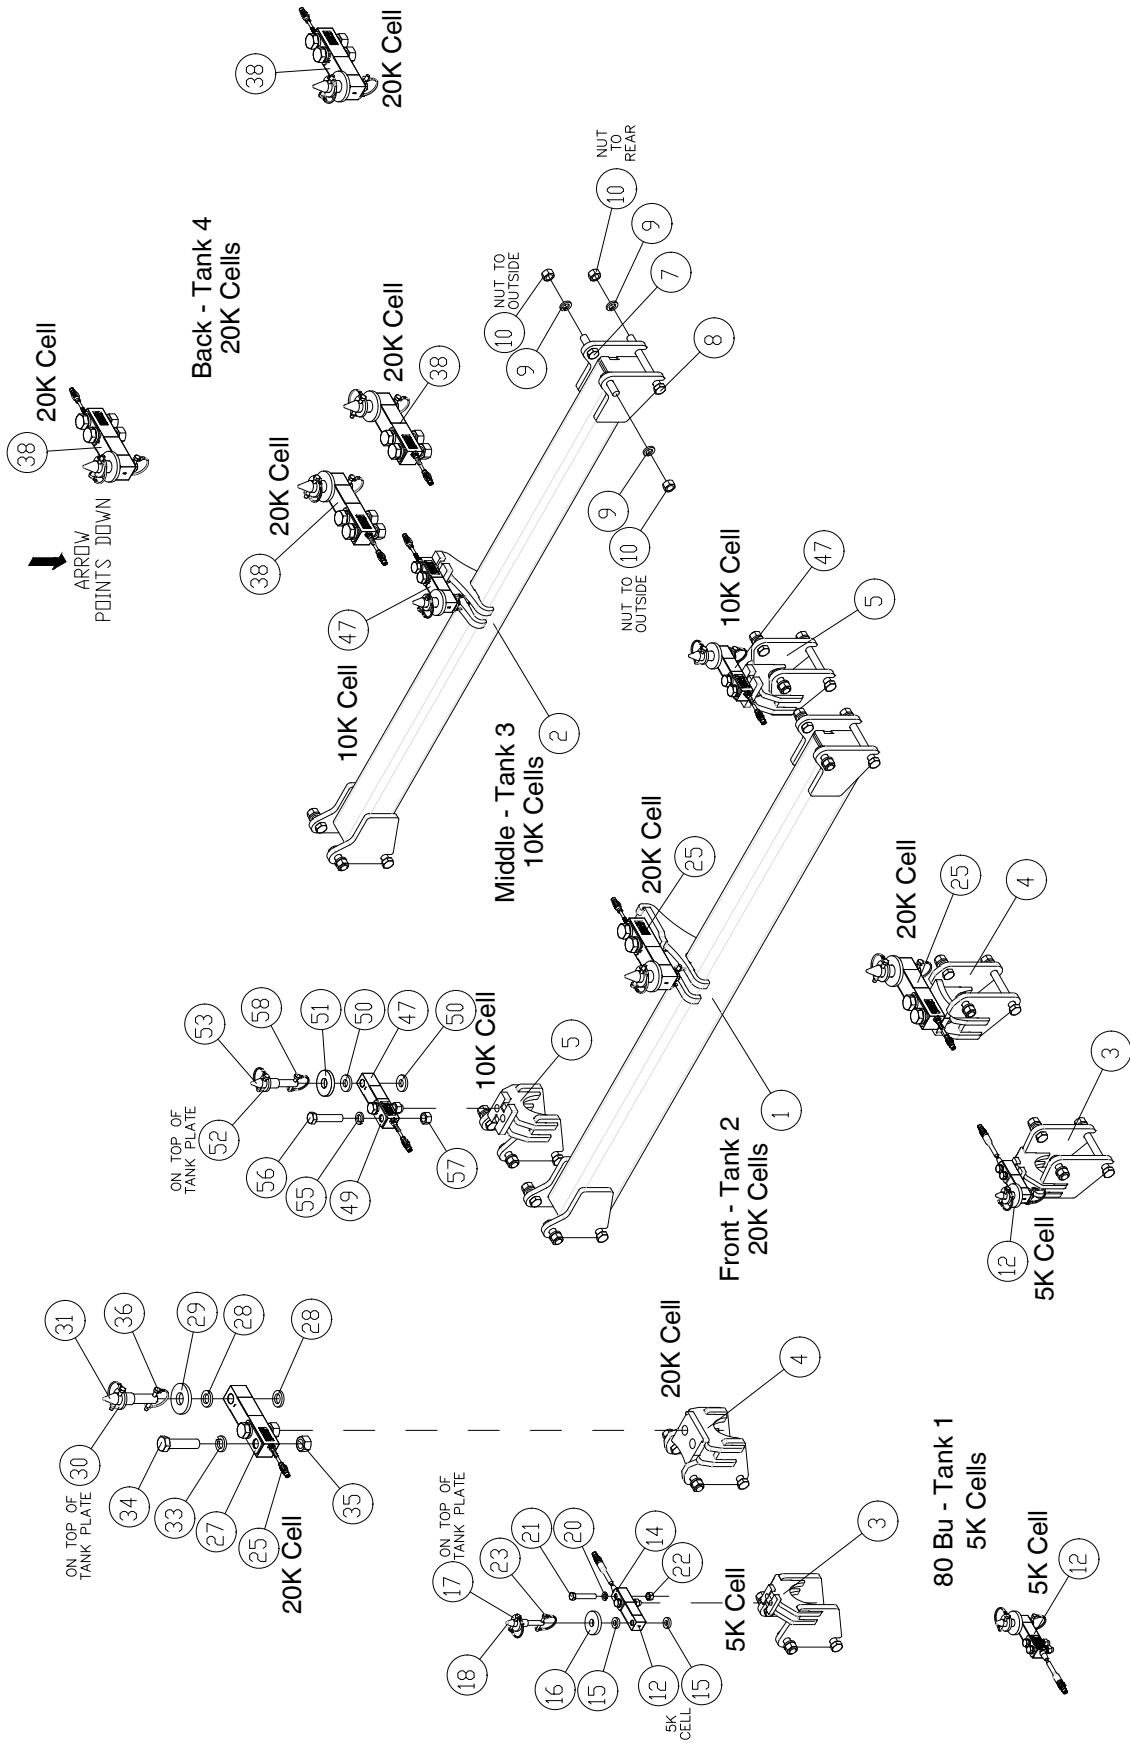

Tow Behind 820 & 1050 - G69940
Stage 3
Stage 4 - See Single Fan Assy Section 7

Frame - Tow Behind - Stage 3

Item	Part No.	Description	Qty
1	N71322	Load Cell Tube - Single 20K.....	1
2	N71316	Load Cell Tube - Single 10K.....	1
3	N74317	Load Cell Brkt - 5K	2
4	N74450	Load Cell Brkt - 20K	2
5	N74480	Load Cell Brkt - 10K.....	2
6	G69997	Pbag-10S - Load Cell Supports - (Includes Items Below) Whole Goods Only.....	1
7	W-1553	Hex Head Bolt - 3/4 x 2 1/4 Lg.....	20
8	C-4709	Hex Head Bolt - 3/4 x 7 1/2 Lg.....	10
9	W-527	Lockwasher - 3/4	30
10	W-518	Hex Nut - 3/4.....	30
11	G69980	Carton-10S - Loadcell Set - 5K - (Includes Items Below) Whole Goods Only.....	1
12	N71305	Load Cell Assy - 5K	3
13	G69982	Pbag-10S - Loadcells - 5K - Washers - (Includes Items Below) Whole Goods Only.....	1
14	N71338	Shim Plate - 5K Cell.....	3
15	N71183	Washer - 17/32 x 1 1/8 x 1/4 Thick.....	6
16	N71192	Pad Washer - 5K Cell.....	3
17	N70346	Washer - 25/32 x 1 3/4 x 1/4 Thick	3
18	N71308	Tapered Pin - 5K Cell	3
19	G69981	Pbag-10S - Loadcells - 5K - Hdware - (Includes Items Below) Whole Goods Only	1
20	W-525	Lockwasher - 1/2	6
21	W-491	Hex Bolt - 1/2 x 2 3/4 Lg	6
22	W-516	Hex Nut - 1/2.....	6
23	N73806	Wire Lock Pin - 1/4 x 1 3/4 UL.....	6
24	G69976	Carton-10S - Loadcell Set - 20K - (Includes Items Below) Whole Goods Only.....	1
25	N71320	Load Cell Assy - 20K	3
26	G69978	Pbag-10S-Load-20K-Washers - (Includes Items Below) Whole Goods Only.....	1
27	N71352	Shim Plate - 20K Cell.....	3
28	N70347	Washer - 1-1/32 x 1-3/4 x 1/4 Thick.....	6
29	N71197	Pad Washer - 20K Cell.....	3
30	N70348	Washer - 1 9/32 x 2 1/4 x 1/4 Thick	3
31	N71312	Tapered Pin - 20K Cell	3
32	G69977	Pbag-10S-Load-20K-Hdware - (Includes Items Below) Whole Goods Only	1
33	C-705	Lockwasher - 1	6
34	C-4072	Hex Head Bolt - 1 x 4 Lg.....	6
35	W-520	Hex Nut - 1.....	6
36	N73810	Wire Lock Pin - 3/8 x 2 3/16 UL	6
37	G73575	Carton 10S - Loadcell Set 4x20K - (Includes Items Below) Whole Goods Only	1
38	N71320	Load Cell Assy - 20K	4
39	G73704	Pbag-10S-Load-20K-Hdware-Rr-Tnk - (Includes Items Below) Whole Goods Only	1
40	C-705	Lockwasher - 1	8
41	C-4072	Hex Head Bolt - 1 x 4 Lg.....	8
42	W-520	Hex Nut - 1.....	8
43	G74455	Pbag-10S-Lcell4-20K-Washers - (Includes Items Below) Whole Goods Only	1
	N71352	Shim Plate - 20K Cell.....	4
	N70347	Washer - 1-1/32 x 1-3/4 x 1/4 Thick.....	8
	N71197	Pad Washer - 20K Cell.....	4
	N70348	Washer - 1 9/32 x 2 1/4 x 1/4 Thick	4
44	N71312	Tapered Pin - 20K Cell	4
45	N73810	Wire Lock Pin - 3/8 x 2-3/16 UL	8
46	G69971	Carton-10S - Loadcell Set - 10K - (Includes Items Below) Whole Goods Only.....	1
47	N71310	Load Cell Assy - 10K.....	3
48	G69973	Pbag-10S-Load-10K-Washers - (Includes Items Below) Whole Goods Only	1
49	N71348	Shim Plate - 10K Cell.....	3
50	N70346	Washer - 25/32 x 1-3/4 x 1/4 Thick.....	6
51	N71195	Pad Washer - 10K Cell	3
52	N70347	Washer - 1-1/32 x 1-3/4 x 1/4 Thick.....	3
53	N71314	Tapered Pin - 10K Cell	3
54	G69972	Pbag-10S-Load-10K-Hdware - (Includes Items Below) Whole Goods Only	1
55	W-527	Lockwasher - 3/4	6
56	W-510	Hex Head Bolt - 3/4 x 3 1/2 Lg.....	6
57	W-518	Hex Nut - 3/4.....	6
58	N73808	Wire Lock Pin - 5/16 x 1-3/4 UL	6
	G69940	Tow Behind Frame and Hitch Assembly - Stage 3 - (Whole Goods Only)