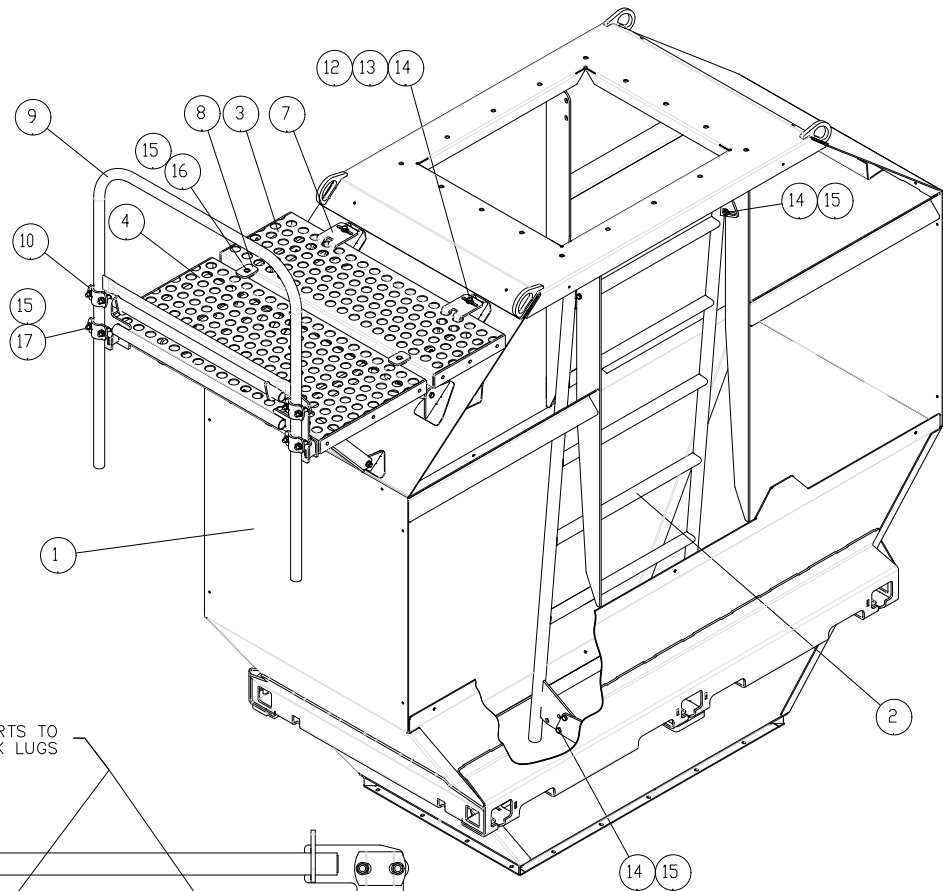

660 Tanks Middle 100 Bushels - N73435

MOUNT SUPPORTS TO
INSIDE OF TANK LUGS