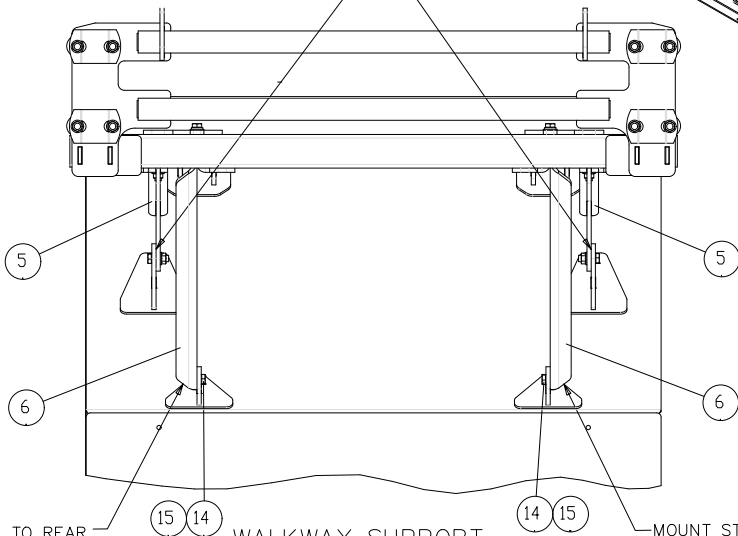

MOUNT STRAP TO REAR
OF TANK LUG WITH THE
FLANGE TO THE REAR

WALKWAY SUPPORT
DETAILS

MOUNT STRAP TO FRONT
OF TANK LUG WITH THE
FLANGE TO THE FRONT