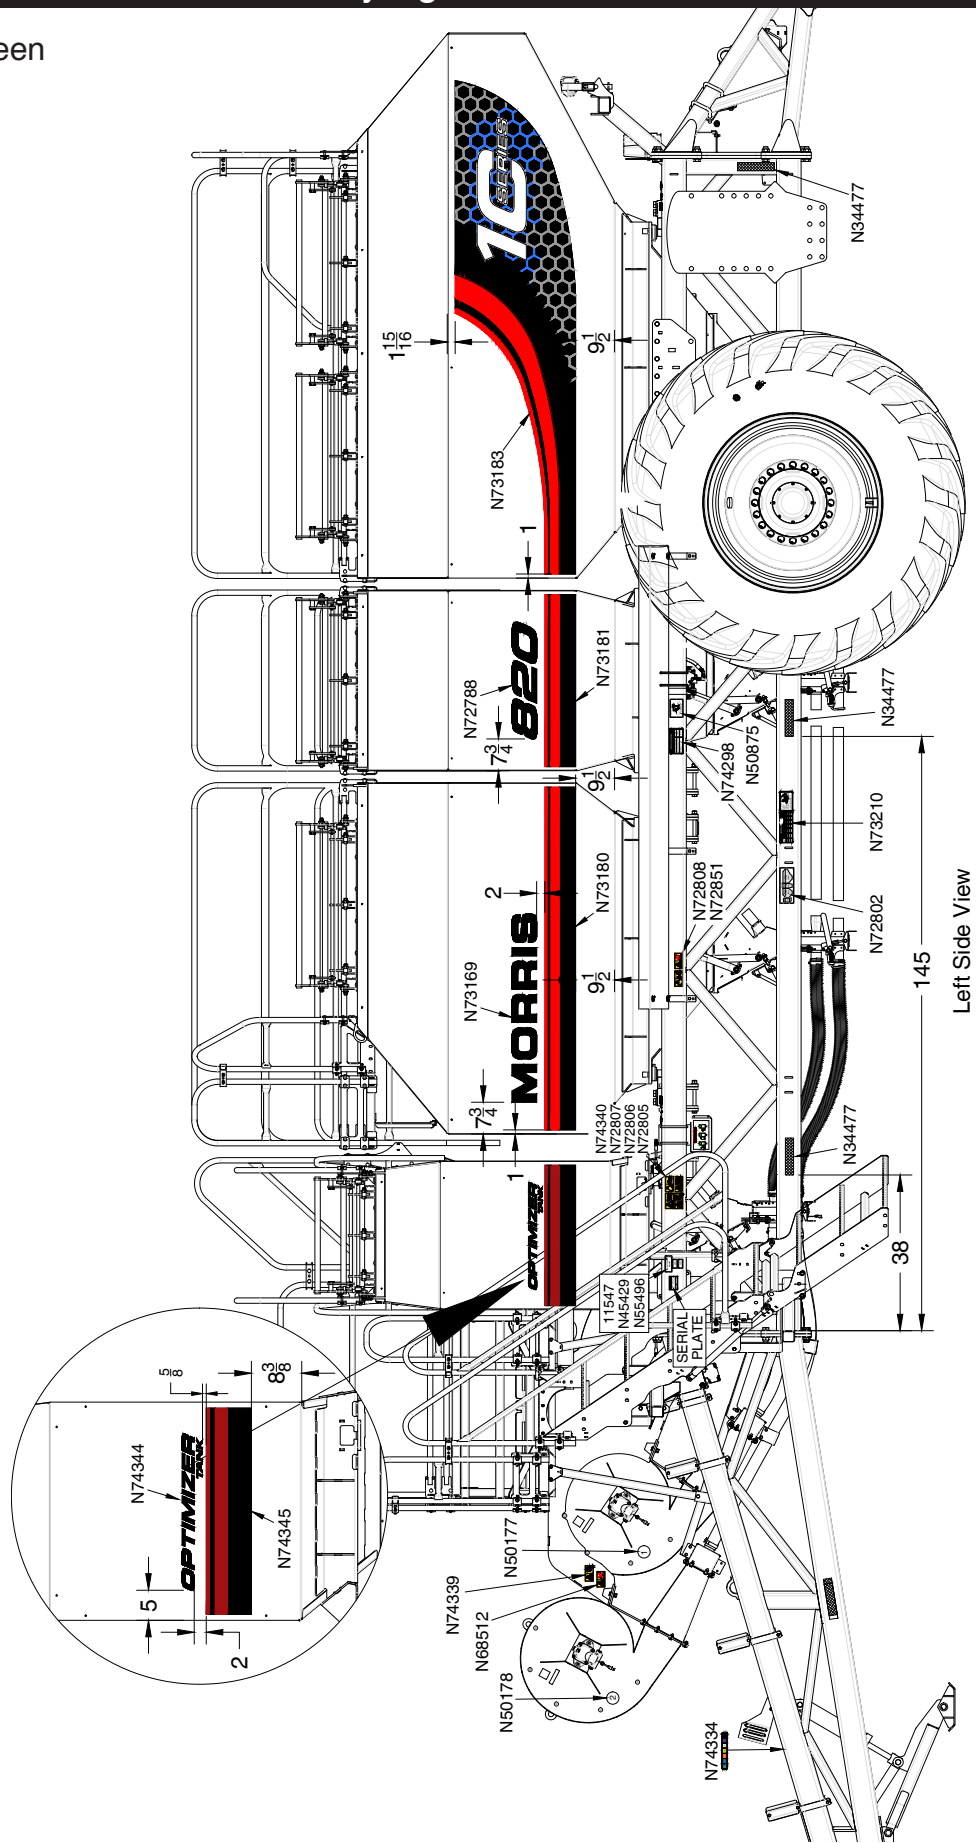

Safety Signs

Left Side - Tow Between

Left Side View