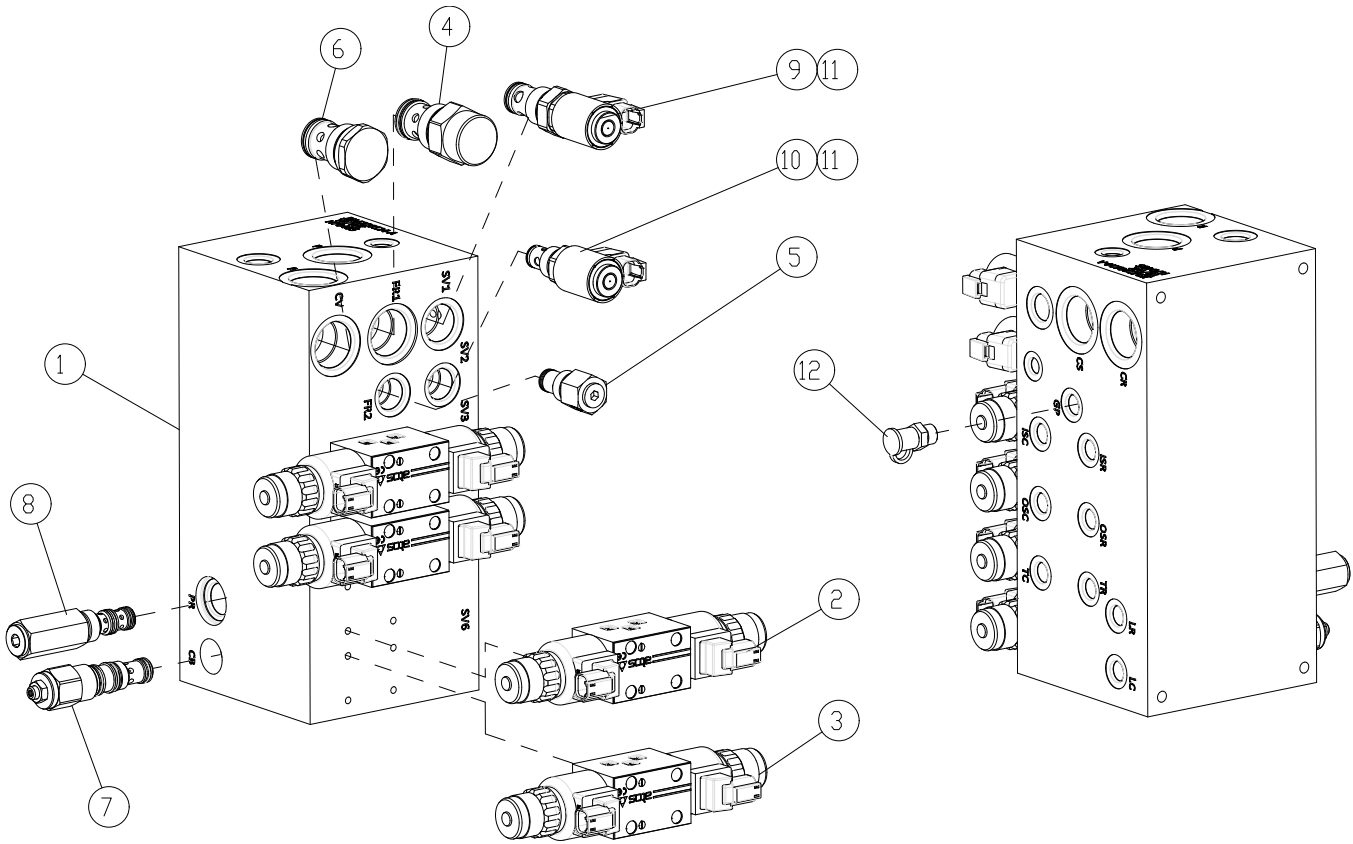

Hydraulics Valve Block - N70485

Item	Part No.	Description	Qty
1	N73710	Manifold Block	1
2	N73711	Soft Shift Valve (SDHL-0711/1/WP-XK 12DC)	3
3	N73712	MO Valve (SDHL-0713/WP-XK 12DC)	1
4	N73713	Flow Reg. - 21 Gpm (FR16-20F-0-N-21)	1
5	N73714	Flow Reg. - 7 Gpm (2410-7.0)	1
6	S67319	Check Valve (CV16-20-0-N-5) - 5 psi.....	1
7	N73716	Counter Balance - 2.3:1	1
8	N73717	PR Valve - 500 psi (CP230-1-B-0-A-C-50)	1
9	N73718	Solenoid Valve - #12 (SVT0.S12.02.N00)	1
10	N73719	Solenoid Valve - #10 (SVT0.S10.02.N00)	1
11	N73720	Solenoid Coil W/ Duetsch (CCR0A.C12.10.08)	2
12	N73721	Diagnostic Plug - 9/16-18 MORB (PD361-6).....	1
	N70485	Valve Block Assembly (Includes all above items)