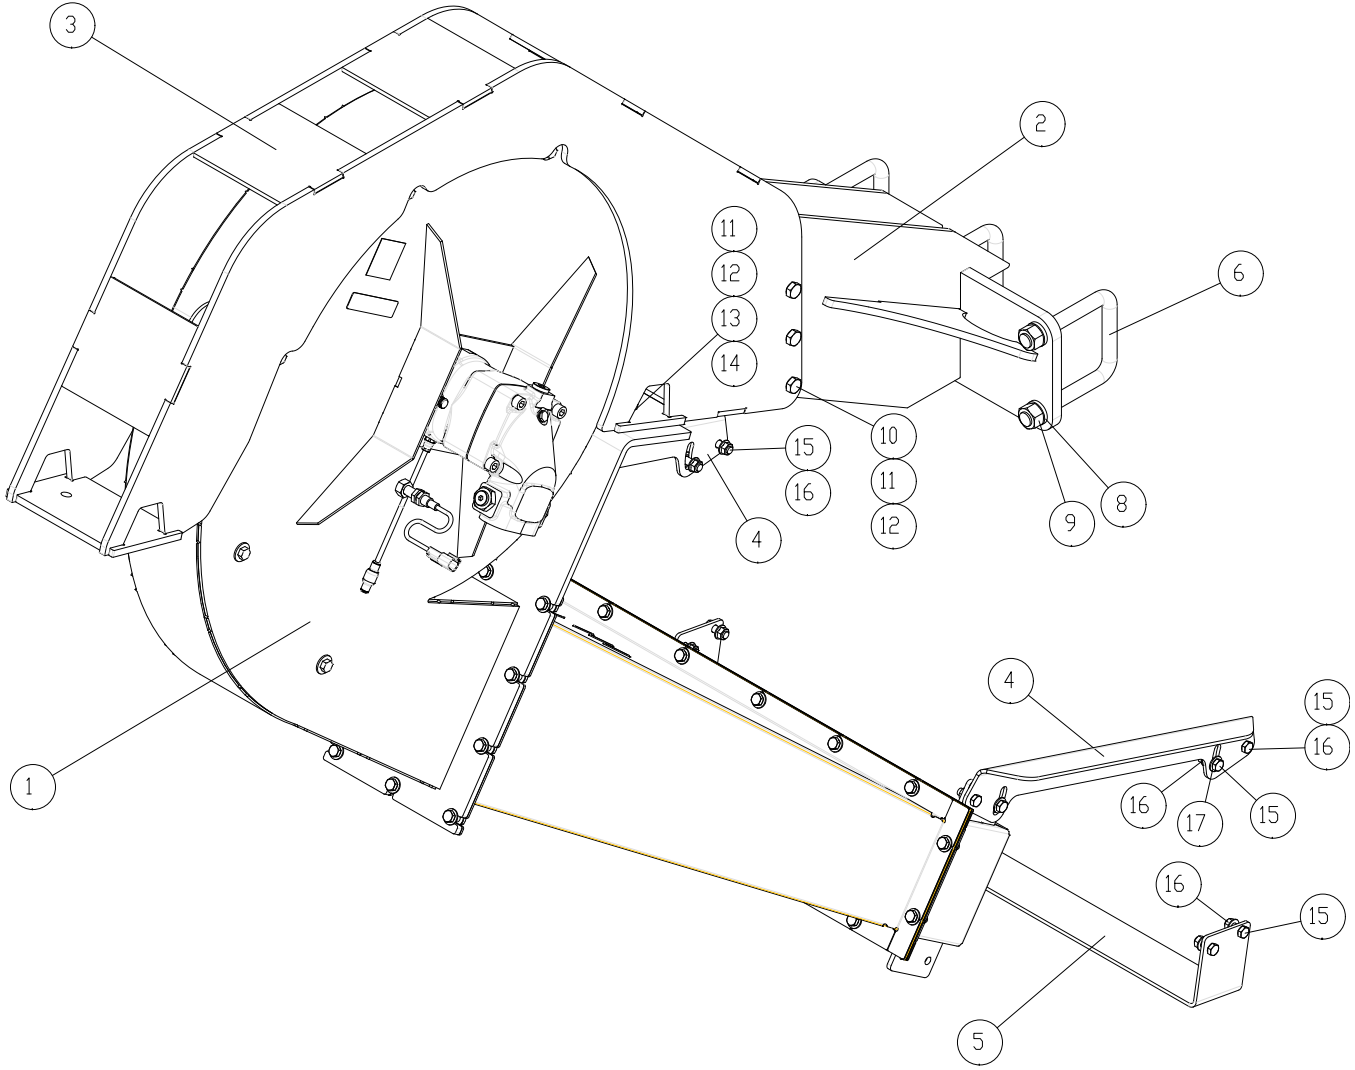

Single Fan Assembly Tow Between

Single Fan Assembly - Tow Between

Item	Part No.	Description	Qty
1	N70907	Fan + Plenum Assembly - S3 Mod	1
2	N71011	Fan Mounting Bracket - Between.....	1
3	N73320	Dual Fan Mount	1
4	N73324	Single Fan Support Strap.....	2
5	N51885	Hose Support Brkt	1
6	C-5561	U-Bolt - 3/4 x 4 x 5-9/16.....	3
7	G69991	Pbag-10S - Single Fan - Btwn - (Includes Items Below) Whole Goods Only	1
8	W-527	Lockwasher - 3/4	6
9	W-518	Hex Nut - 3/4.....	6
10	W-488	Hex Bolt - 1/2 x 2 Lg	6
11	W-525	Lockwasher - 1/2	8
12	W-516	Hex Nut - 1/2.....	8
13	S-776	Hex Bolt - 1/2 x 1 1/2 Lg	2
14	S-1925	Flat Washer - 1/2	2
15	W-187	Hex Head Bolt - 3/8 x 1 1/4 Lg.....	12
16	S27987	Locknut - 3/8 Flange.....	12
17	D-5489	Flat Washer - 3/8	4