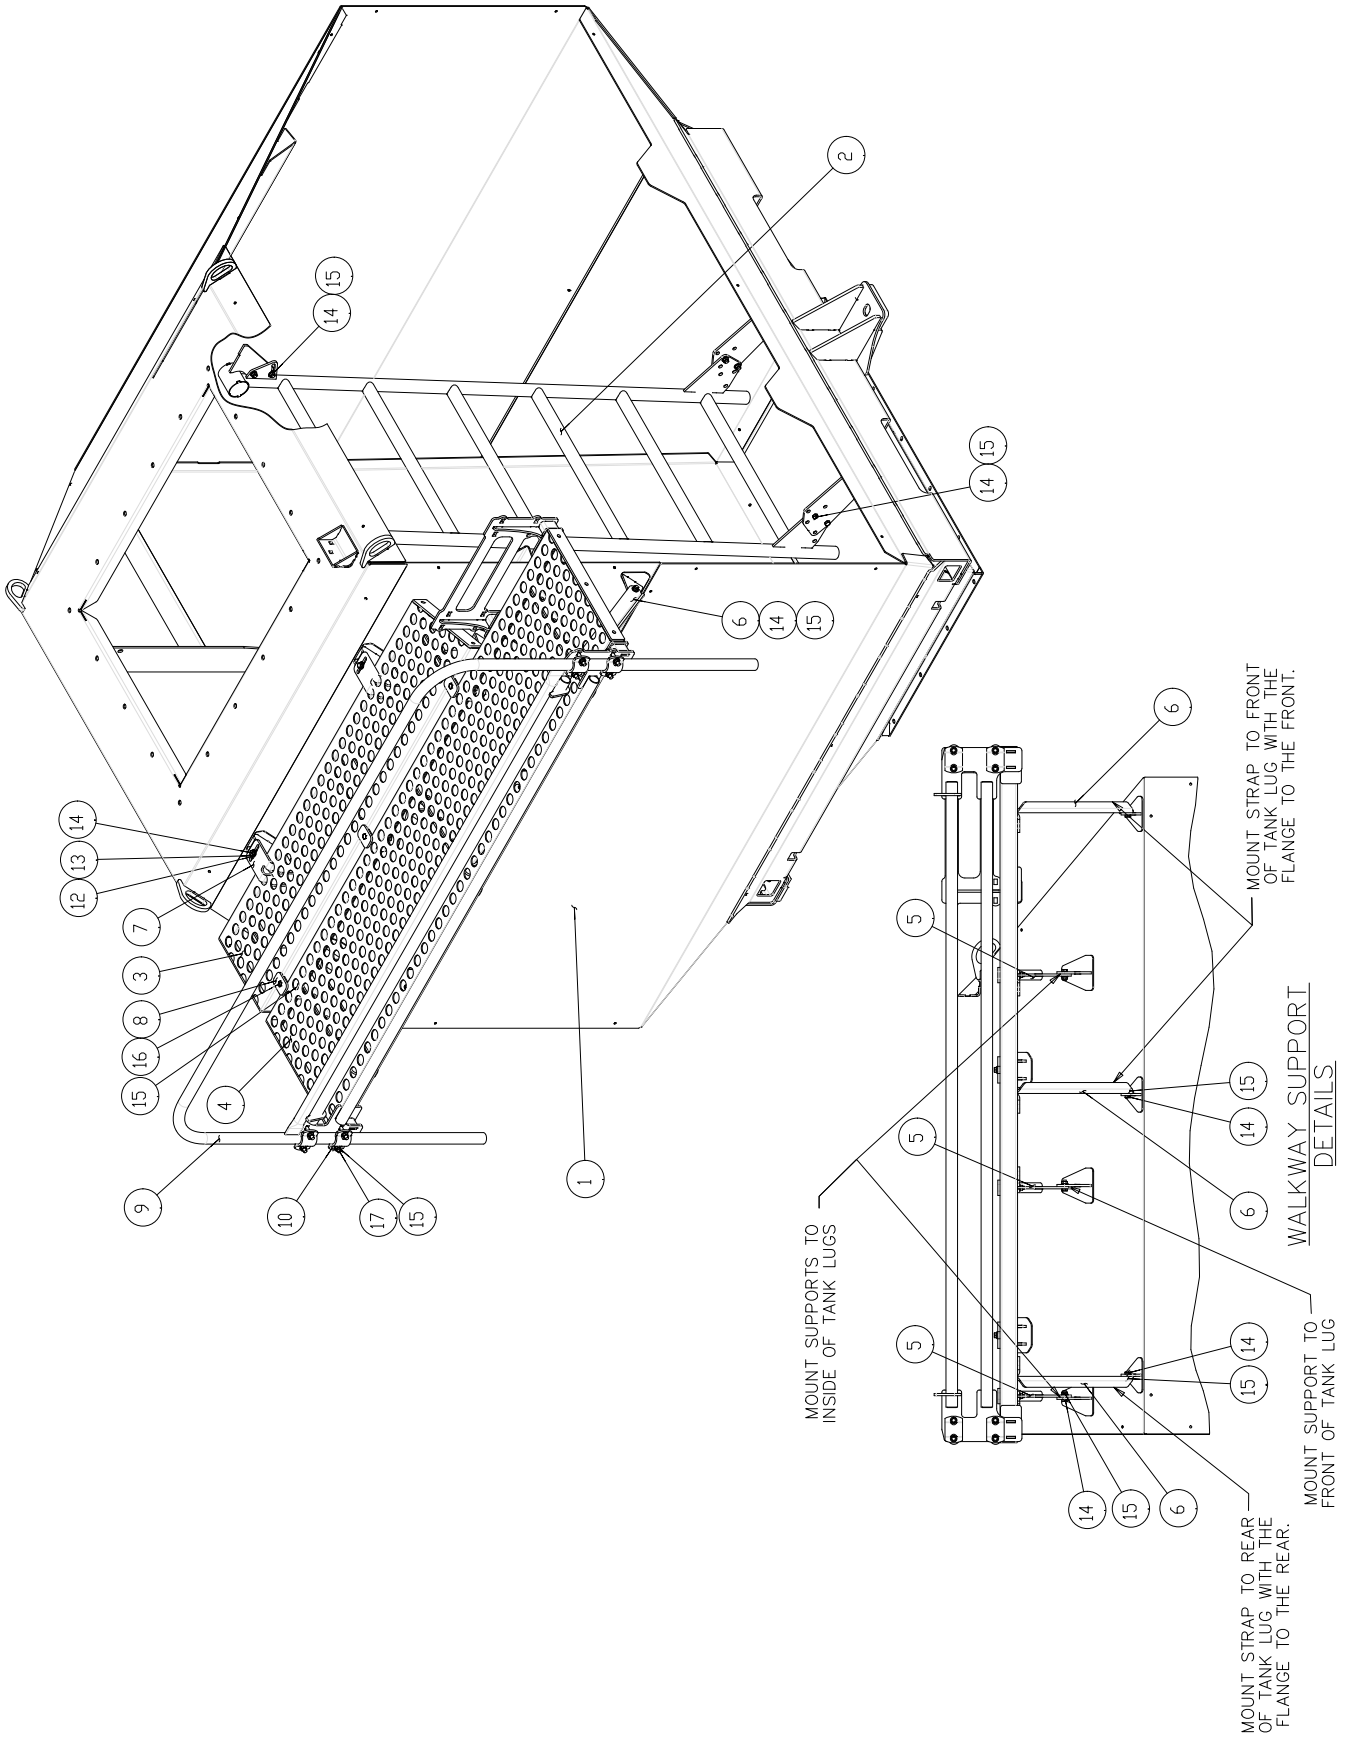

660 Tanks Front 200 Bushels - N73455

660 Tanks - Front 200 Bushels - N73455

Item	Part No.	Description	Qty
1	N73450	Tank - Front 660-590	1
2	N70410	Ladder - Internal-820	1
3	N70867	Walkway - Front Inner - 660	1
4	N70870	Walkway - Front Outer - 660.....	1
5	N70895	Walkway Support Brkt	3
6	N70897	Walkway Support - 820	3
7	N71140	Walkway Retainer Clip	2
8	N70901	Walkway Clamp Plate.....	3
9	N70856	Handrail - Front - 660	1
10	N37622	Handrail U-Clamp.....	4
11	G73568	Pbag-10S-Tank-Base- 660 - (Includes Items Below) Whole Goods Only.....	1
12	D-5489	Flat Washer - 3/8.....	2
13	W-523	Lockwasher - 3/8.....	2
14	W-475	Hex Head Bolt - 3/8 x 1 Lg.....	22
15	S27987	Locknut - 3/8 Flange	31
16	H-1790	Hex Head Bolt - 3/8 x 2 3/4 Lg	3
17	D12821	Carriage Bolt - 3/8 x 2 Lg	8
	N73455	200 Bu Front Tank Assembly - (Whole Goods Only)