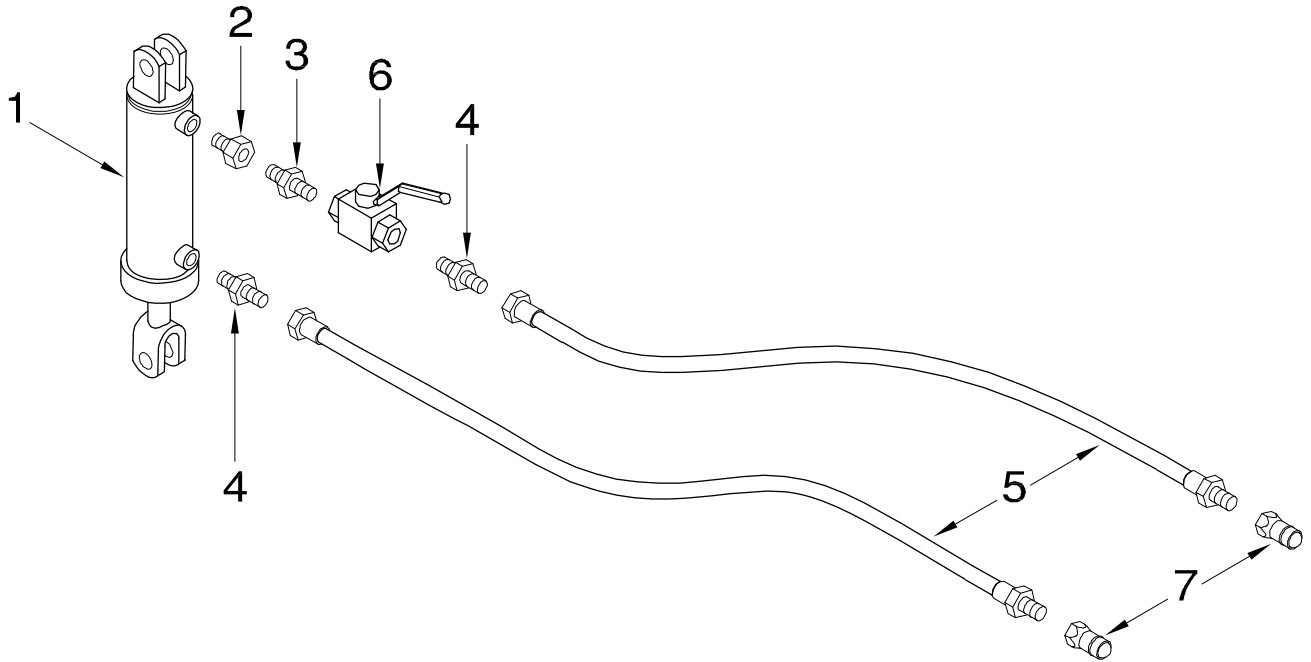

Tow Between - Hitch Jack Hydraulics

Item	Part No.	Description	Qty
1	C39175	Cylinder - 3 1/2 x 12.....	1
2	N34503	Connector - 3/4-16 FJIC x 3/4-16 MORB	1
3	C15330	Connector - 3/4-16 MJIC x 3/4-16 MORB.....	1
4	C15348	Connector - 9/16-18 MJIC x 3/4-16 MORB.....	2
5	N37404	Hyd Hose - 3/8 x 152 Lg w/ 9/16-18 FJIC x 7/8-14 MORB	2
6	N42880	Valve - 2 Way Ball	1
6A	N42881	Handle - Valve.....	1
7	N34498	Male Pioneer Tip - 7/8-14 FORB.....	2