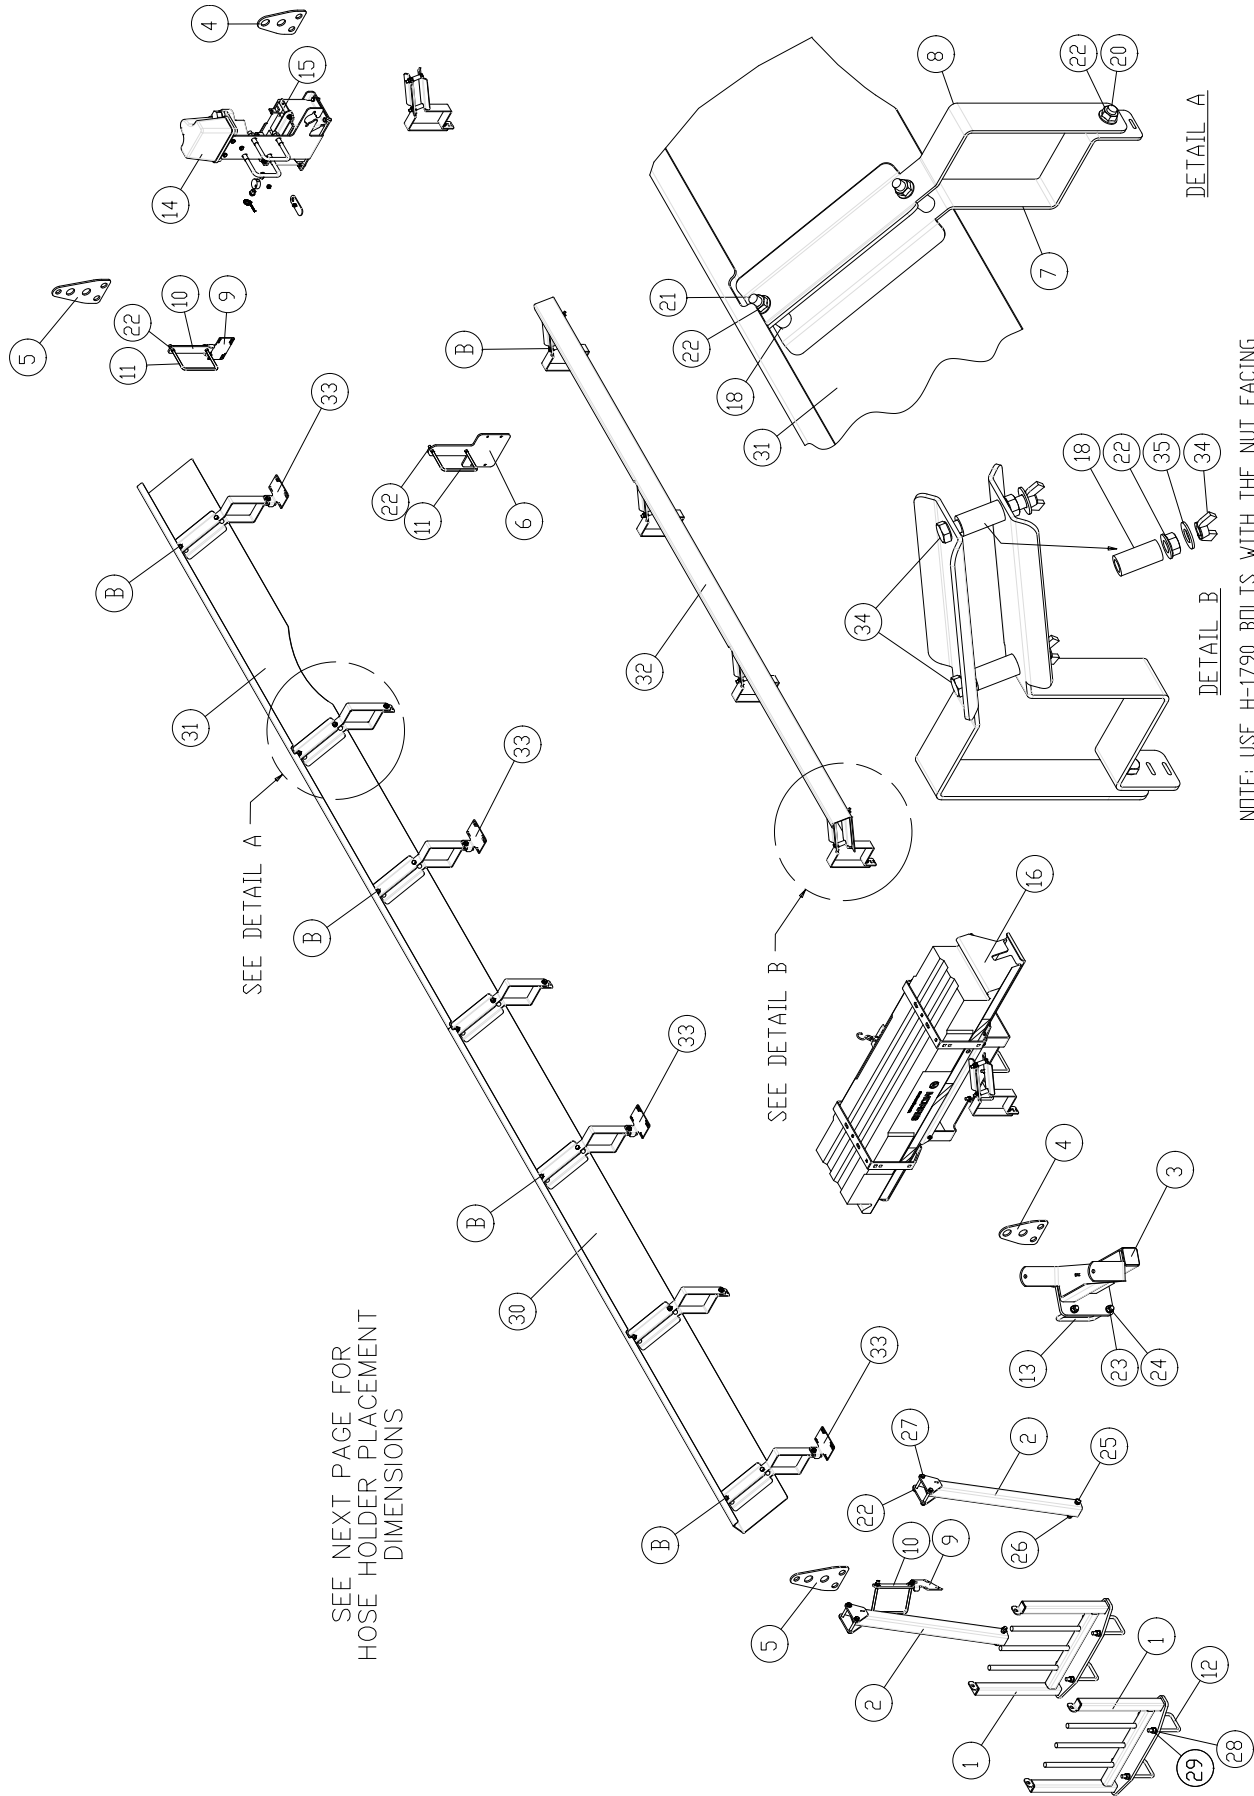

Tow Behind 820 & 1050 - G69940 Stage 5

Frame - Tow Behind - Stage 5

Item	Part No.	Description	Qty
1	N71090	Primary Tower - Wide	2
2	N70608	Platform Support - Short.....	2
3	N70603	Staircase Support - Upper - Bhnd.....	1
4	N69742	Bulkhead Plate - Left	2
5	N69741	Bulkhead Plate	2
6	N70374	Scale Link Mount.....	1
7	N69739	Hose Holder - Lower.....	13
8	N69738	Hose Holder.....	13
9	N70368	Harting Junction.....	2
10	N73567	Harting Junction Strap	2
11	H10592	U-Bolt - 3/8 x 6 x 5 Lg.....	3
12	K51086	U-Bolt - 1/2 x 3 x 5 3/4 UL	4
13	F-4642	U-Bolt - 5/8 x 6 x 5 1/2 UL	2
14	N70407	Brakerite Control Assy - Lrg Frame (See Brake Section 11).....	1
15	N53577	Battery - 250 CCA.....	1
16	N70435	Calibration Tray Assy - (See Meter Section 4)	1
17	G69936	Pbag-10S-Hyd-Holder-Bush-Bhnd - (Includes Items Below) Whole Goods Only	1
18	N69879	Bushing - 0.385 ID x 5/8 OD x 1 5/16 Lg	26
19	G69934	Pbag-10S-Hose-Holder-Misc-Bhnd - (Includes Items Below) Whole Goods Only	1
20	W-475	Hex Head Bolt - 3/8 x 1 Lg.....	13
21	W-480	Hex Head Bolt - 3/8 x 2 1/2 Lg.....	14
22	S27987	Locknut - 3/8 Flange.....	49
23	W-526	Lockwasher - 5/8	4
24	W-517	Hex Nut - 5/8.....	4
25	D-5519	Hex Bolt - 1/2 x 3 1/4 Lg	2
26	F-3405	Locknut - 1/2 Unitorque	2
27	W-1854	Hex Bolt - 3/8 x 3 Lg	4
28	W-525	Lockwasher - 1/2	8
29	W-516	Hex Nut - 1/2.....	8
34	H-1790	Hex Bolt - 3/8 x 2 3/4 Lg	12
35	D-5489	Flat Washer - 13/32 ID x 13/16 OD x 16 Ga.....	12
36	C26227	Wing Nut - 3/8.....	12
30	N73885	Hydraulic Hose Cover - 108 Lg	1
31	N73886	Hydraulic Hose Cover - 118 Lg	1
32	N73887	Hydraulic Hose Cover - 113 Lg	1
33	N73883	Harting Junction - 90 Degree Mount.....	4
	G69940	Tow Behind Frame and Hitch Assembly - Stage 5 - (Whole Goods Only)