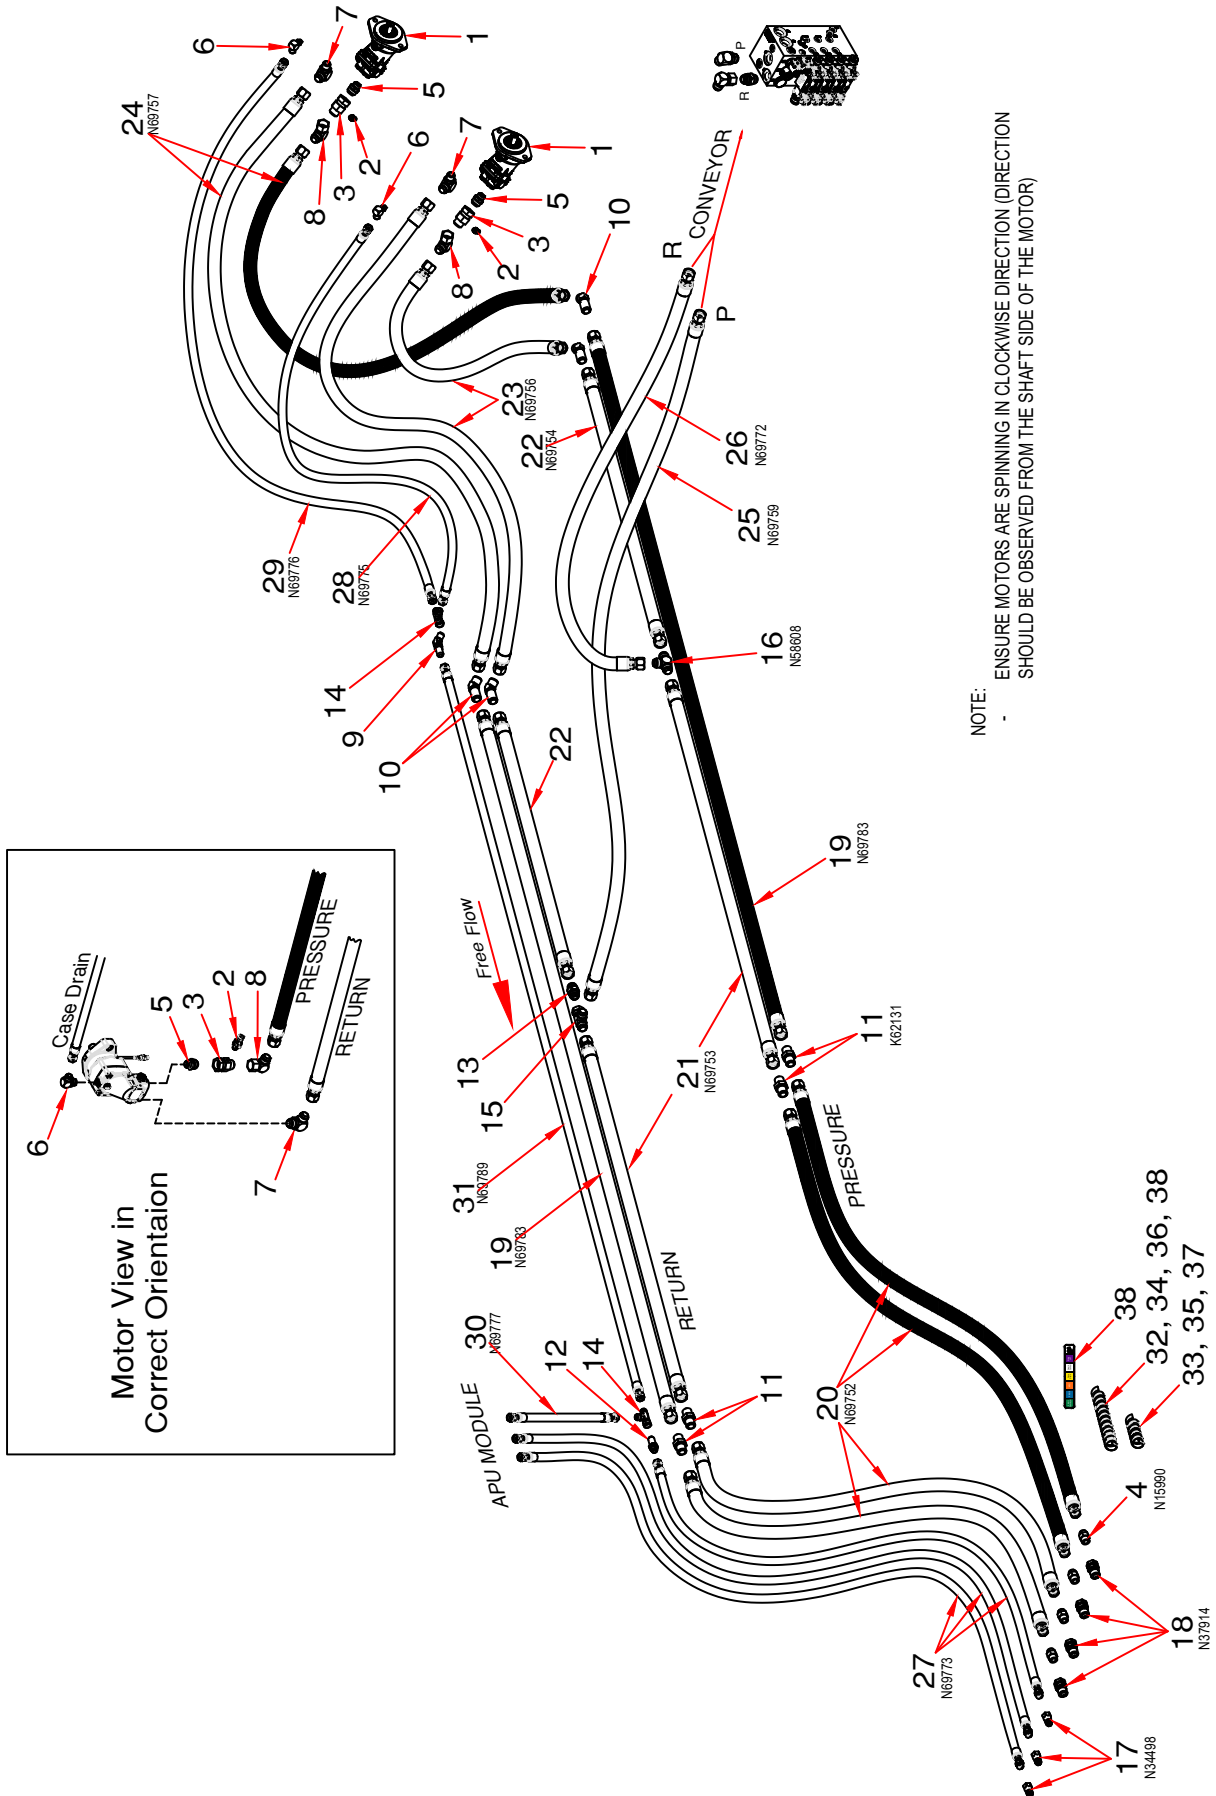

Tow Behind Hydraulics Dual Fan with Conveyor

Tow Behind Hydraulics - Dual Fan with Conveyor

Item	Part No.	Description	Qty
1	N69870	Orbit Motor - Parker 19cc - See Section 7 - (N69871 - Shaft Seal)	2
	N69751	Hyd Fittings Kit - Tow Behind Single Fan with Conveyor - PLUS -	
	N69808	Hyd Fittings Kit - Tow Behind Dual Fan with Conveyor - (Includes Items Below) Whole Goods Only	
2	N64583	Coupler - Test Port - 7/16-20 (#4) MORB	2
3	N64584	Tee - Gauge Port - 1 5/16-12 (#16) MJIC X 1 5/16-12 (#16) FJIC x 7/16-20 (#4) FORB	2
4	N15990	Connector - 1 1/16-12 MORB (#12) x 1-1/16-12 MJIC (#12).....	4
5	N58602	Connector - 1 1/16-12 MORB (#12) x 1 5/16-12 MJIC (#16).....	2
6	S39505	90 Elbow - 7/8-14 MJIC (#10) x 9/16-18 MORB (#6)	2
7	N58606	90 Elbow - 1 5/16-12 MJIC (#16) x 1 1/16-12 MORB (#12)	2
8	N58171	90 Elbow - 1 5/16-12 MJIC (#16) x 1 5/16-12 FJIC (#16)	2
9	K53616	Bulk Head - 45 Elbow - 7/8-14 MJIC (#10)	1
10	K62129	Bulk Head - 45 Elbow - 1 5/16-12 MJIC (#16)	4
11	K62131	Bulk Head Union - 1 5/16-12 MJIC (#16)	4
12	N69806	Bulk Head Union - 7/8-14 MJIC (#10).....	1
13	N69764	Check Valve - 1 5/16-12 MJIC (#16) (Located in Conveyor Polybag G69902)	1
14	N69766	Tee - (2) 7/8-14 MJIC (#10) x (1) 7/8-14 FJIC (#10) MMF	1
15	N69763	Tee - (2) 1 5/16-12 MJIC (#16) x (1) 1 5/16-12 FJIC (#16) MMF	1
16	N58608	Tee - 1 5/16-12 MJIC (#16)	1
	N69750	Hyd Hose Kit - Tow Behind Single Fan with Conveyor - PLUS - N69807	
	N69807	Hyd Hose Kit - Tow Behind Dual Fan with Conveyor - (Includes Items Below) Whole Goods Only	
	N73605	Small Frame Hose Kit - Tow Behind Single Fan with Conveyor - PLUS - N73606	
	N73606	Small Frame Hose Kit - Tow Behind Single Fan with Conveyor - (Includes Items Below) Whole Goods Only	
19	N69783	Hyd Hose - 1 x 290 Lg - 1 5/16-12 FJIC (#16).....	2
	N73056	Hyd Hose - 1 x 266 Lg - 1 5/16-12 FJIC (#16) - Small Frame.....	1
20	N69752	Hyd Hose - 1 x 300 Lg - 1 5/16-12 FJIC (#16) x 1 1/16-12 FJIC (#12).....	4
21	N69753	Hyd Hose - 1 x 204 Lg - 1 5/16-12 FJIC (#16).....	2
	N73054	Hyd Hose - 1 x 180 Lg - 1 5/16-12 FJIC (#16) - Small Frame.....	2
22	N69754	Hyd Hose - 1 x 84 Lg - 1 5/16-12 FJIC (#16).....	2
23	N69756	Hyd Hose - 1 x 74 Lg - 1 5/16-12 FJIC (#16).....	2
24	N69757	Hyd Hose - 1 x 110 Lg - 1 5/16-12 FJIC (#16)	2
25	N69759	Hyd Hose - 1 x 150 Lg - 1 5/16-12 FJIC (#16).....	1
26	N69772	Hyd Hose - 1 x 60 Lg - 1 5/16-12 FJIC (#16).....	1
27	N69773	Hyd Hose - 1/2 x 300 Lg - 7/8-14 FJIC (#10) x 7/8-14 MORB (#10).....	3
28	N69775	Hyd Hose - 1/2 x 80 Lg - 7/8-14 FJIC (#10).....	1
29	N69776	Hyd Hose - 1/2 x 116 Lg - 7/8-14 FJIC (#10)	1
30	N69777	Hyd Hose - 1/2 x 72 Lg - 7/8-14 FJIC (#10).....	1
31	N69789	Hyd Hose - 1/2 x 290 Lg - 7/8-14 FJIC (#10).....	1
	N73057	Hyd Hose - 1/2 x 266 Lg - 7/8-14 FJIC (#10) - Small Frame.....	1
	G69900	Polybag - Tow Behind Single Fan with Conveyor - PLUS -	
	G69904	Polybag - Dual Fan - (Includes Items Below) Whole Goods Only	
17	N34498	1/2 Male Pioneer Tip - 7/8-14 FORB.....	3
18	N37914	3/4 Male Pioneer Tip - 1 1/16-12 MORB	4
32	N74321	Hose Wrap - YELLOW - 11" - Case Drain	1
33	N74324	Hose Wrap - BLUE - 5" - Return - Fan 2.....	1
34	N74325	Hose Wrap - BLUE - 11" - Pressure - Fan 2.....	1
35	N74326	Hose Wrap - ORANGE - 5" - Return - APU	1
36	N74327	Hose Wrap - ORANGE - 11" - Pressure - APU	1
37	N74330	Hose Wrap - GREEN - 5" - Return - Fan 1 / Conveyor	1
38	N74331	Hose Wrap - GREEN - 11" - Pressure - Fan 1 / Conveyor	1
39	N74334	Decal - Hose Wrap Identification.....	1