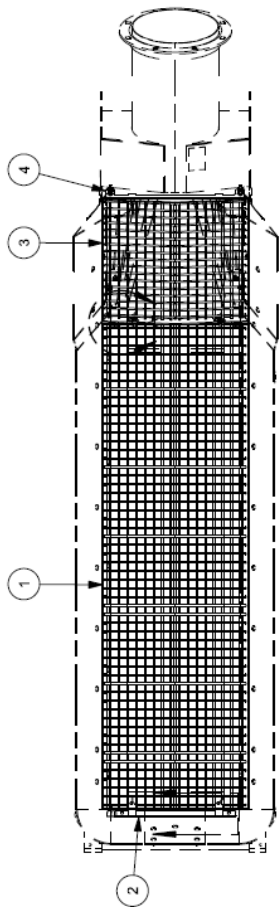

Conveyor Assembly Hopper Screen Kit

SECTION C-C
PART 1 HIDDEN

DETAIL B

DETAIL A