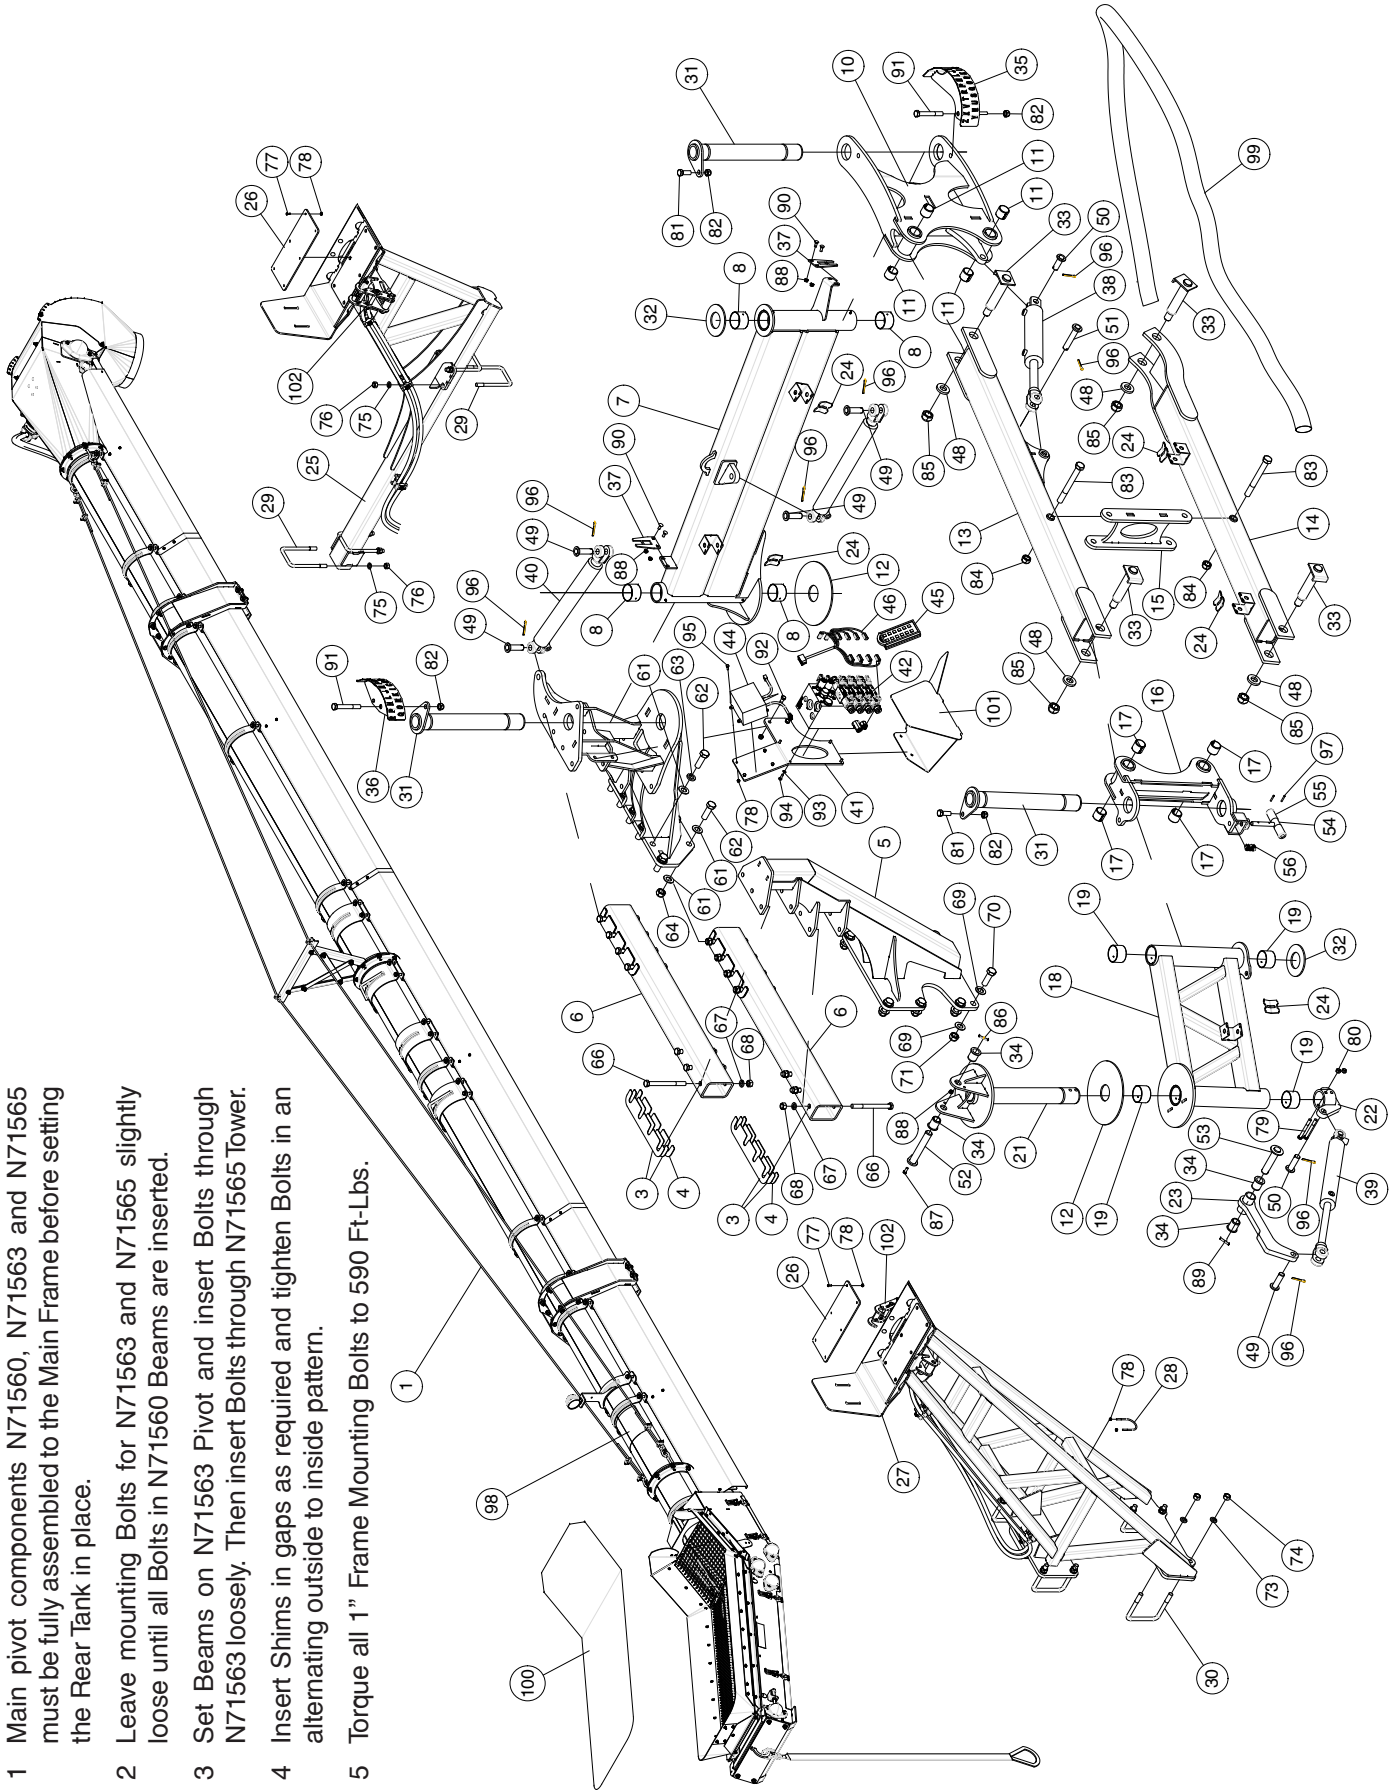

Conveyor System - N69963 Arms

1. 1 Main pivot components N71560, N71563 and N71565 must be fully assembled to the Main Frame before setting the Rear Tank in place.
2. 2 Leave mounting Bolts for N71563 and N71565 slightly loose until all Bolts in N71560 Beams are inserted.
3. 3 Set Beams on N71563 Pivot and insert Bolts through N71563 loosely. Then insert Bolts through N71565 Tower.
4. 4 Insert Shims in gaps as required and tighten Bolts in an alternating outside to inside pattern.
5. 5 Torque all 1" Frame Mounting Bolts to 590 Ft-Lbs.