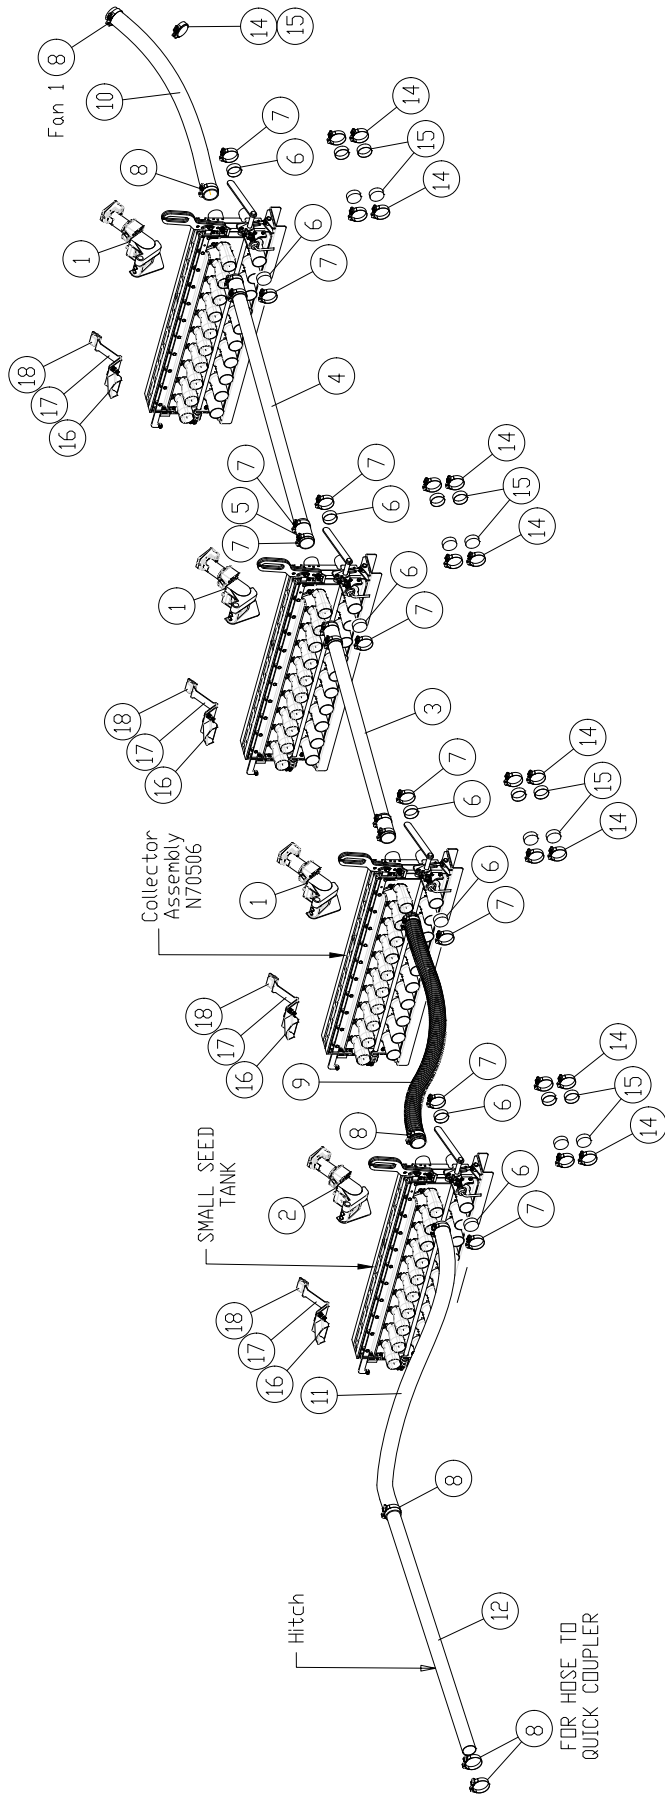

Distribution Pipes Tow Behind - Single Shoot

Distribution Pipes - Tow Behind - Single Shoot

Item	Part No.	Description	Qty
All parts listed per section below is for 1 individual run (From fan to drill coupling hose)			
1	*****	Meter Wheel Drive Assembly - 10 Wide	3
2	*****	Meter Wheel Drive Assembly - Small Seeds	1
3	N70938	Distribution Pipe - 49 Lg - 820 and 1050 Cart.....	1
	N62412	Distribution Pipe - 42 3/4 Lg - 660 Cart	1
4	N70934	Distribution Pipe - 62-1/2 Lg - 820 and 1050 Cart	1
	N64030	Distribution Pipe - 53 Lg - 660 Cart	1
5	N19428	Primary Pipe Coupler.....	4
6	N11907	Plastic Cap.....	8
7	N73068	T-Bolt Hose Clamp - 2-3/4 Nom.....	16
8	N73076	T-Bolt Hose Clamp - 3 Nom	8
9	N69294	2-1/2 Dia Primary Hose - Black Coil x 60 Lg - 820 and 1050 Cart.....	1
	N69294	2-1/2 Dia Primary Hose - Black Coil x 52 Lg - 660 Cart.....	1
10	N69294	2-1/2 Dia Primary Hose - Black Coil x 65 Lg - 820 and 1050 Cart.....	1
	N69294	2-1/2 Dia Primary Hose - Black Coil x 65 Lg - 660 Cart.....	1
11	N69294	2-1/2 Dia Primary Hose - Black Coil x 180 Lg - 820 and 1050 Cart.....	1
	N69294	2-1/2 Dia Primary Hose - Black Coil x 180 Lg - 660 Cart.....	1
12	N70934	Distribution Pipe - 62-1/2 Lg - 660, 820 and 1050 Cart	1
All parts listed below are for 1 unused run (From fan to drill coupling hose)			
14	N73068	T-Bolt Hose Clamp - 2-3/4 Nom.....	17
15	N11907	Plastic Cap.....	17
16	N70310	Meterbody Blank.....	4
17	N74249	Motor Loop Cap Bracket.....	4
18	N74248	Motor Sync Loop Cap	4
Whole Goods Only			
	N73400	Kit Primary Run Single Shoot - Tow Behind - 820 and 1050 - (Includes Items 1-8 & 12)	
	N73591	Kit Primary Run Single Shoot - Tow Behind - 660 - (Includes Items 1 to 8 & 12)	
	N73408	Kit Primary Blank-Off Dual Shoot - (Includes Items 14 to 18)