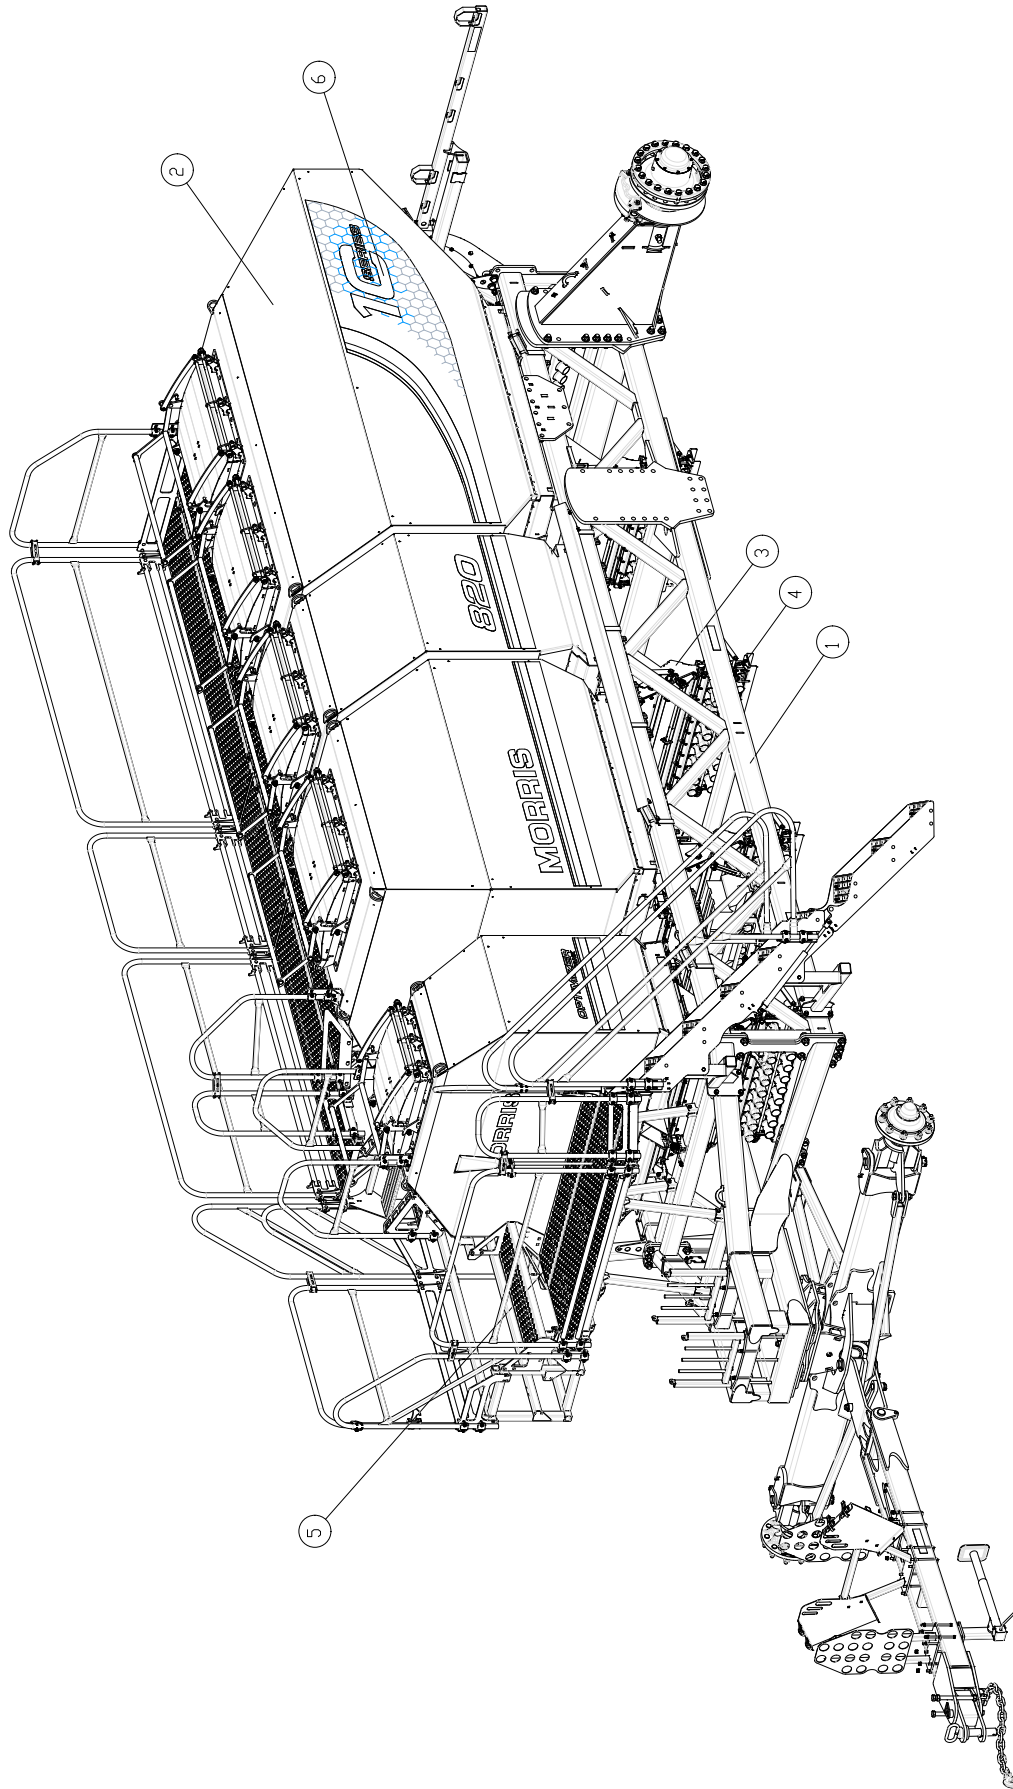

Tow Behind 820 Cart

Tow Behind - 820 Cart

Item	Part No.	Description	Qty
1	G69940	Chassis Group-1050-820-Bhnd	1
2	G69935	Tanks Group - 820	1
3	N70320	Meterbody Assy - Empty.....	4
4	N70506	Collector Assy - Bhnd	4
5	G69951	Platform Group	1
6	G69883	Base Decal Group - 820 Bhnd.....	1
	E73513	820 Cart - Tow Behind - (Whole Goods Only)