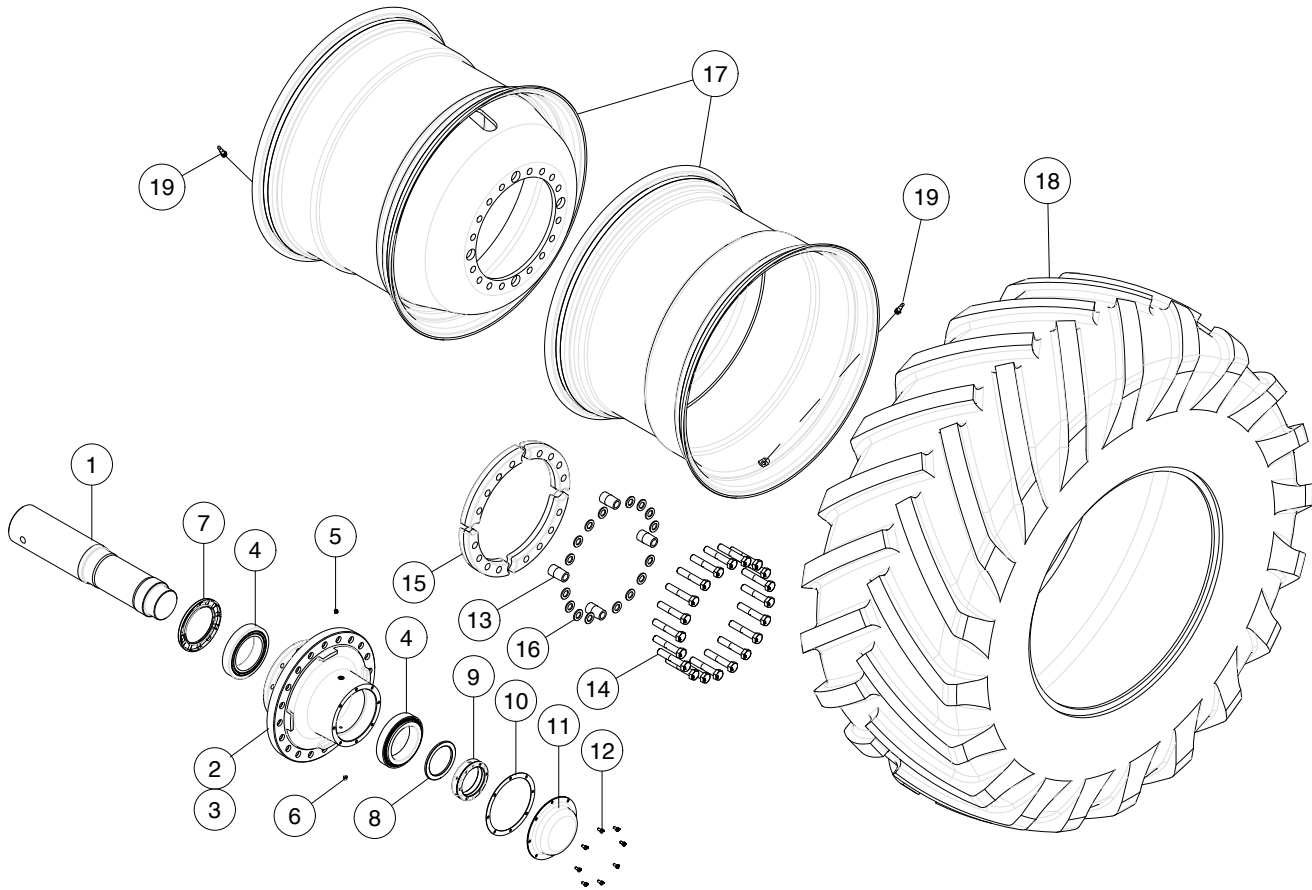

Rear Hub & Spindle 820 and 1050

Item	Part No.	Description	Qty
		* Quantities Listed Are For One Axle	
1	N71039	Spindle.....	1
2	N71040	Hub Assembly - 20 Bolt - 65,000 lb - (Includes Items 3 to 6).....	1
3	N71041	Hub Casting - 20 Bolt - 65,000 lb.....	1
4	N71042	Bearing Assembly.....	2
5	N71043	Relief Fitting.....	1
6	C-304	Grease Fitting.....	1
7	N71038	Dust Seal.....	1
8	N71037	Washer.....	1
9	N71036	Lock Nut.....	1
10	N71034	Dust Cap Gasket.....	1
11	N71044	Dust Cap.....	1
12	N71033	Bolt - M8 x 16 mm.....	8
13	N71469	Hub Adapter Alignment Bushing.....	4
14	N71471	Hex Bolt - M24-3.00 x 130mm Lg Gr10.9.....	20
15	N71473	Hub Adapter Spacer Segment.....	4
16	N71476	Washer M24 Hardened.....	16
17	N71470	Rim - 38 x DW27B - Dual - (20 bolt).....	2
	N71251	Rim - 42 x DW27B - Dual - (20 bolt).....	2
18	N71474	Tire - VF800/70R38 - Trelleborg - (820 Standard).....	2
	N71253	Tire - IF900/60R42 CFO - SFT - Mitas - (820 Optional - 1050 Standard).....	2
19	N13968	Valve Stem - TR618A.....	2
	N71035	Hub + Spindle Assembly - 60K - (Includes Items 1 to 12) Whole Goods Only.....	1
	N71032	Dual Wheel Hardware Kit - 60K Hub - (Includes Items 13 to 16).....	2
	N71427	Tire & Rim Assembly -VF800/70R38 - LT - Dual - Whole Goods Only	
	N71429	Tire & Rim Assembly -VF800/70R38 - RT - Dual - Whole Goods Only	
	N71250	Tire & Rim Assembly -IF900/60R42CFO - LT - Single - Whole Goods Only	
	N71255	Tire & Rim Assembly -IF900/60R42CFO - RT - Single - Whole Goods Only