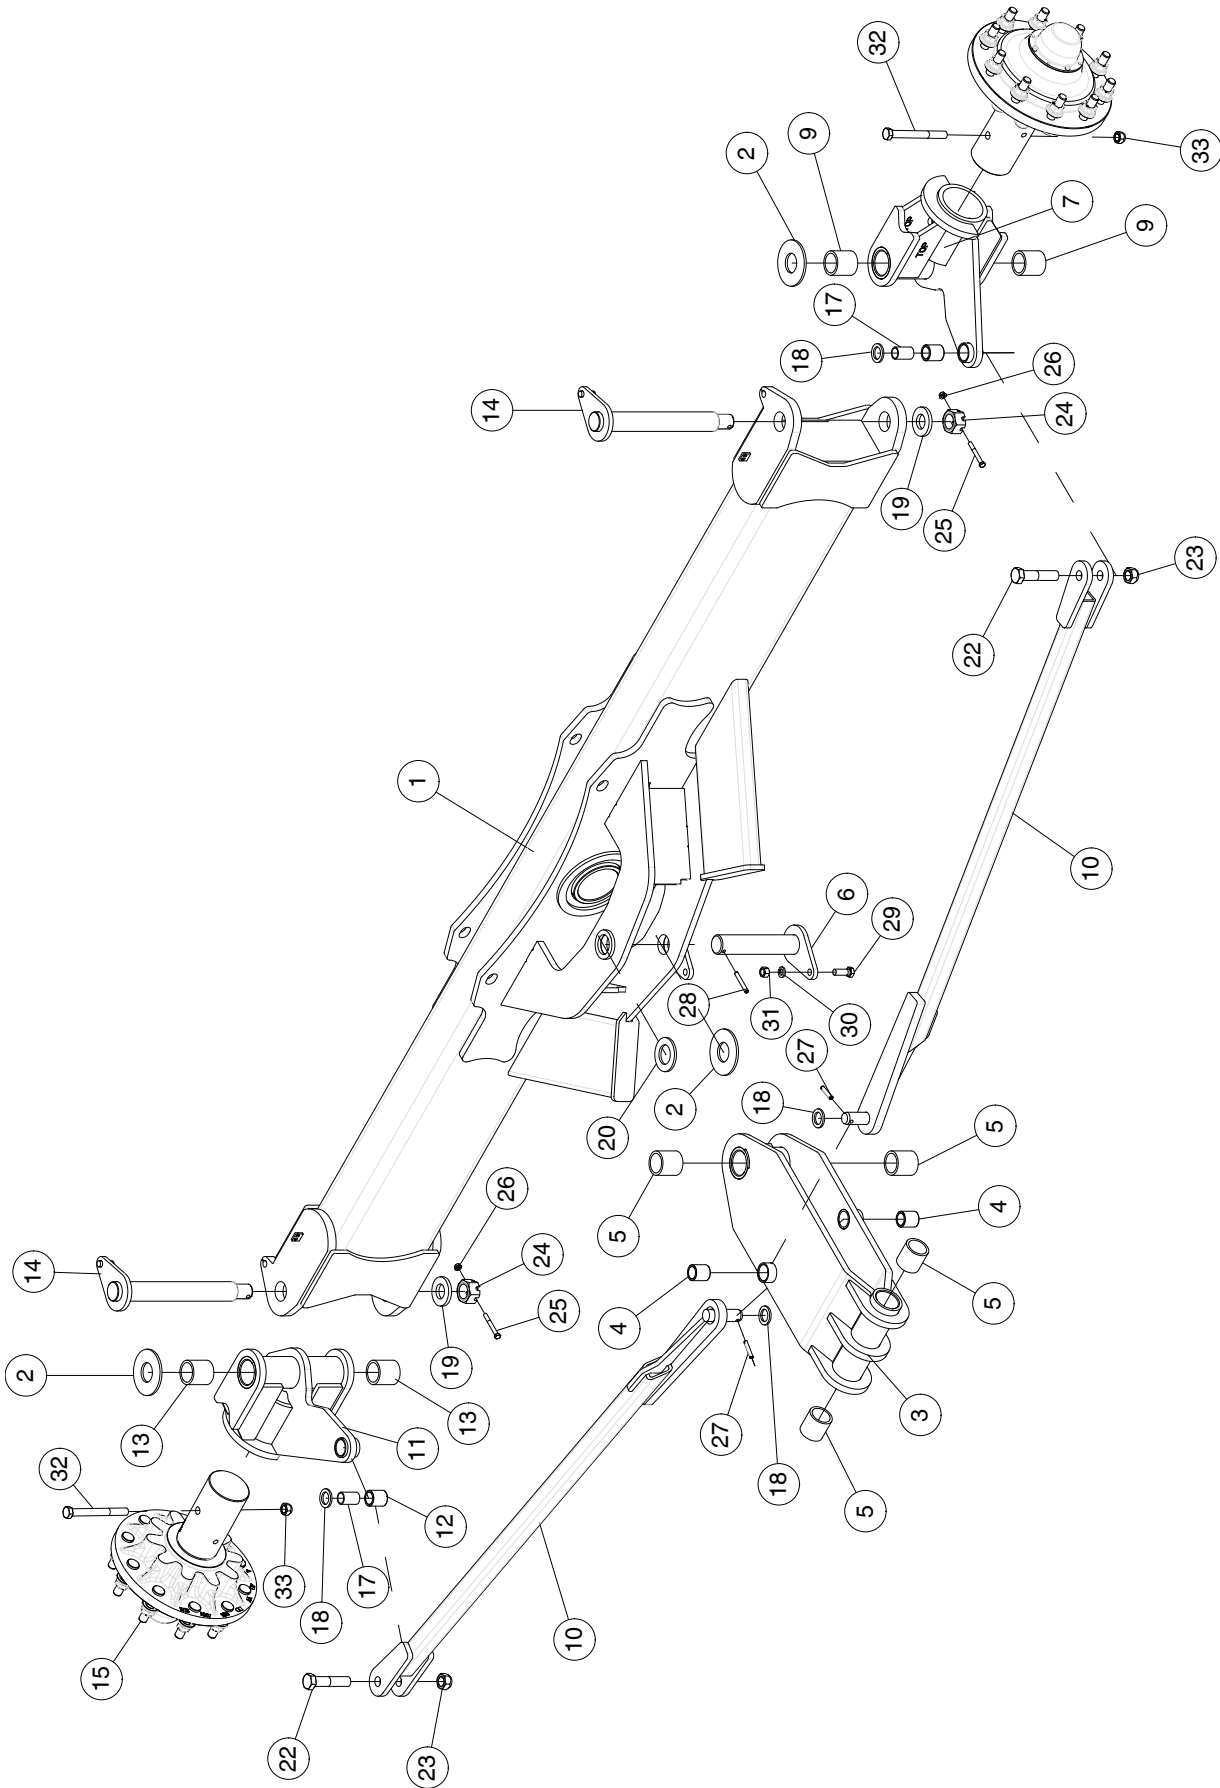

Tow Behind Quad Steer Axle Sub Assembly

Tow Behind - Quad Steer Axle Sub Assembly

Item	Part No.	Description	Qty
1	N51905	Front Axle.....	1
2	N55610	Wear Washer - 2 1/32 ID x 4 3/4 OD x 1/4 Thick	3
3	N51920	Steering Link - (Includes Items 4 and 5).....	1
4	S39569	Polygon Bushing - 1.25 ID x 1.6305 OD x 1.75 Lg.....	2
5	N53108	Kingpin Bushing - 2 ID x 2 1/4 OD x 2 1/2 Lg.....	4
6	N53110	Steering Link Pin - 2 Dia x 9 1/16 Lg.	1
7	N53125	Spindle Trunion - Left - 20,000Lbs - (Includes Items 8 and 9).....	1
8	S39569	Polygon Bushing - 1.25 ID x 1.6305 OD x 1.75 Lg.....	1
9	N53108	Kingpin Bushing - 2 ID x 2 1/4 OD x 2 1/2 Lg.....	2
10	N71245	Quad Steer Link - Square.....	2
11	N53130	Spindle Trunion -Right - 20,000Lbs - (Includes Items 12 and 13)	1
12	S39569	Polygon Bushing - 1.25 ID x 1.6305 OD x 1.75 Lg.....	1
13	N53108	Kingpin Bushing - 2 ID x 2 1/4 OD x 2 1/2 Lg.....	2
14	N53105	King Pin - 2 Dia x 14 UL	2
15	N70874	Hub + Spindle Assy - 20K - 22mm Studs	2
16	G69943	Pbag-10S-Quad-Ax-Pltd-Wash-Bush - (Includes Items Below) Whole Goods Only.....	1
17	N51933	Spacer Bushing - 1 1/32 ID x 1 1/4 OD x 1 15/16 Lg.....	2
18	H-4693	Washer - 1 15/16 OD x 1 9/32 ID x 3/16 Thick.....	4
19	N70343	Washer - 1 17/32 x 3 x 3/8.....	2
20	S40579	Washer - 2 1/32 ID x 3 1/2 OD x 1/4 Thick	1
21	G69941	Pbag-10S-Quad-Ax-Hdware - (Includes Items Below) Whole Goods Only	1
22	C12609	Hex Head Bolt - 1 x 4 1/2 Lg.....	2
23	D-5274	Locknut - 1 Unitorque	2
24	N21728	Hex Slotted Nut - 1 1/2 - 12 UNF	2
25	W-1854	Hex Bolt - 3/8 x 3 Lg	2
26	S27987	Locknut - 3/8 Flange.....	2
27	P106023	Spiral Pin - 3/8 x 2 Lg	2
28	C-728	Spiral Pin - 3/8 Dia x 2 3/4 Lg.....	1
29	W-498	Hex Bolt - 5/8 x 1 3/4 Lg	1
30	W-526	Lockwasher - 5/8	1
31	W-517	Hex Nut - 5/8.....	1
32	S32590	Hex Bolt - 3/4 x 7 Lg GR 8.....	2
33	D-5273	Locknut - 3/4 Unitorque	2
	N70910	Front Axle Assembly - (Whole Goods Only)