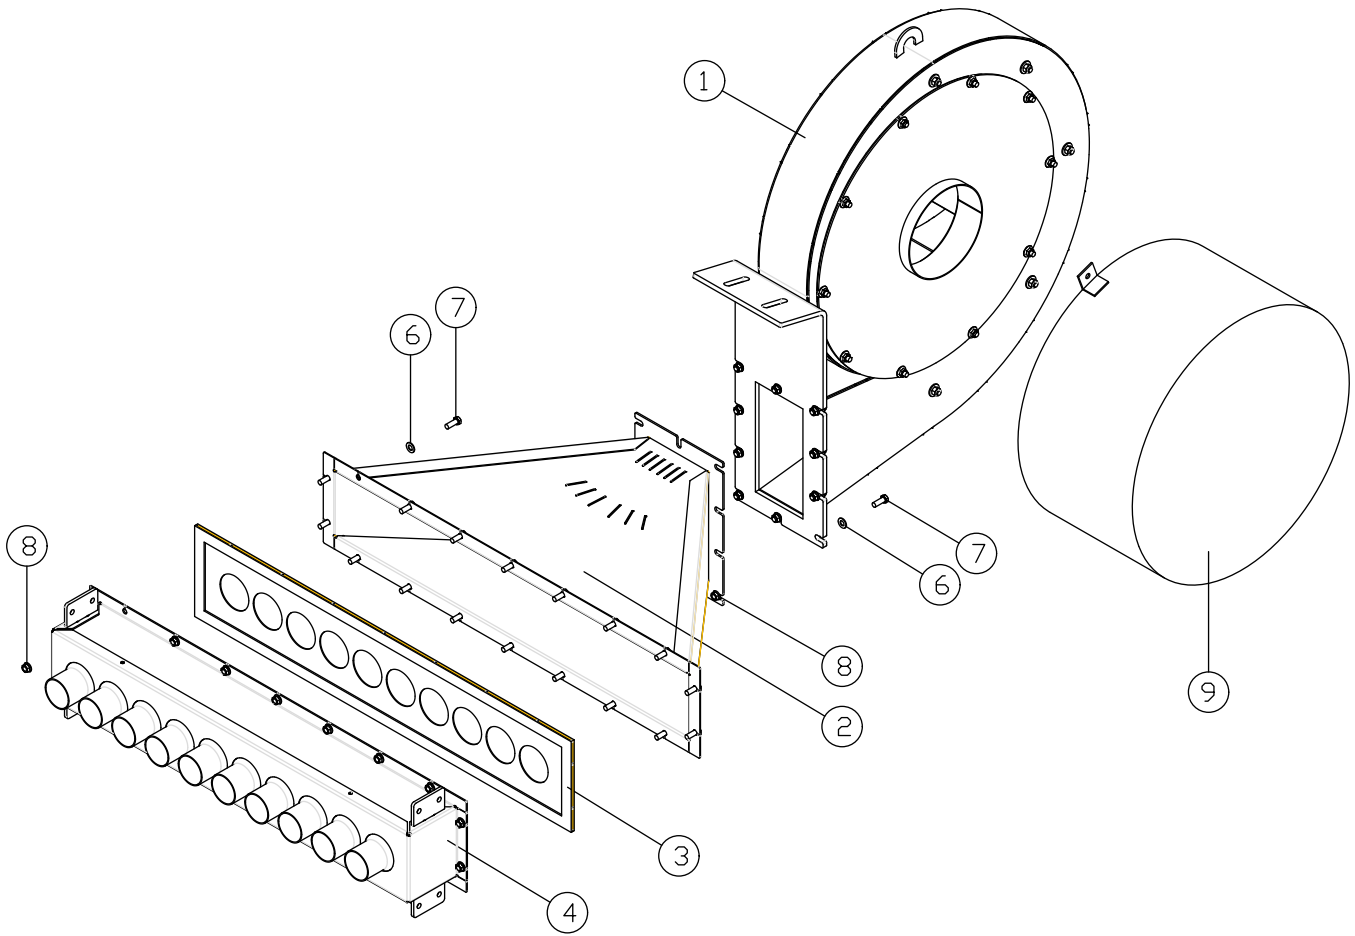

Fan Fan/Plenum Assembly

Fan - Fan/Plenum Assembly

Item	Part No.	Description	Qty
1	N69970	S3 Mod Fan Assy - Less Screen.....	1
2	N53351	Plenum Body - 10 Outlet.....	1
3	N53352	Plenum Baffle - 10 Outlet - (Includes N15716 both sides)	1
	N15716	Seal Strip - 1/4 x 1 Bulk/FT.....	16ft
4	N53360	Plenum Front - 10 Outlet.....	1
5	G69979	Pbag-10S - Fan + Plenum Assy - S3 Mod - (Includes Items Below) Whole Goods Only...	1
6	D-5489	Flat Washer - 3/8	28
7	W-187	Hex Head Bolt - 3/8 x 1 1/4 Lg.....	28
8	S27987	Locknut - 3/8 Flange.....	28
	N70907	Fan to Plenum Assembly - (Includes All Items Above) - (Whole Goods Only)	
9	N69949	Screen - Required Option without Air Guard	1