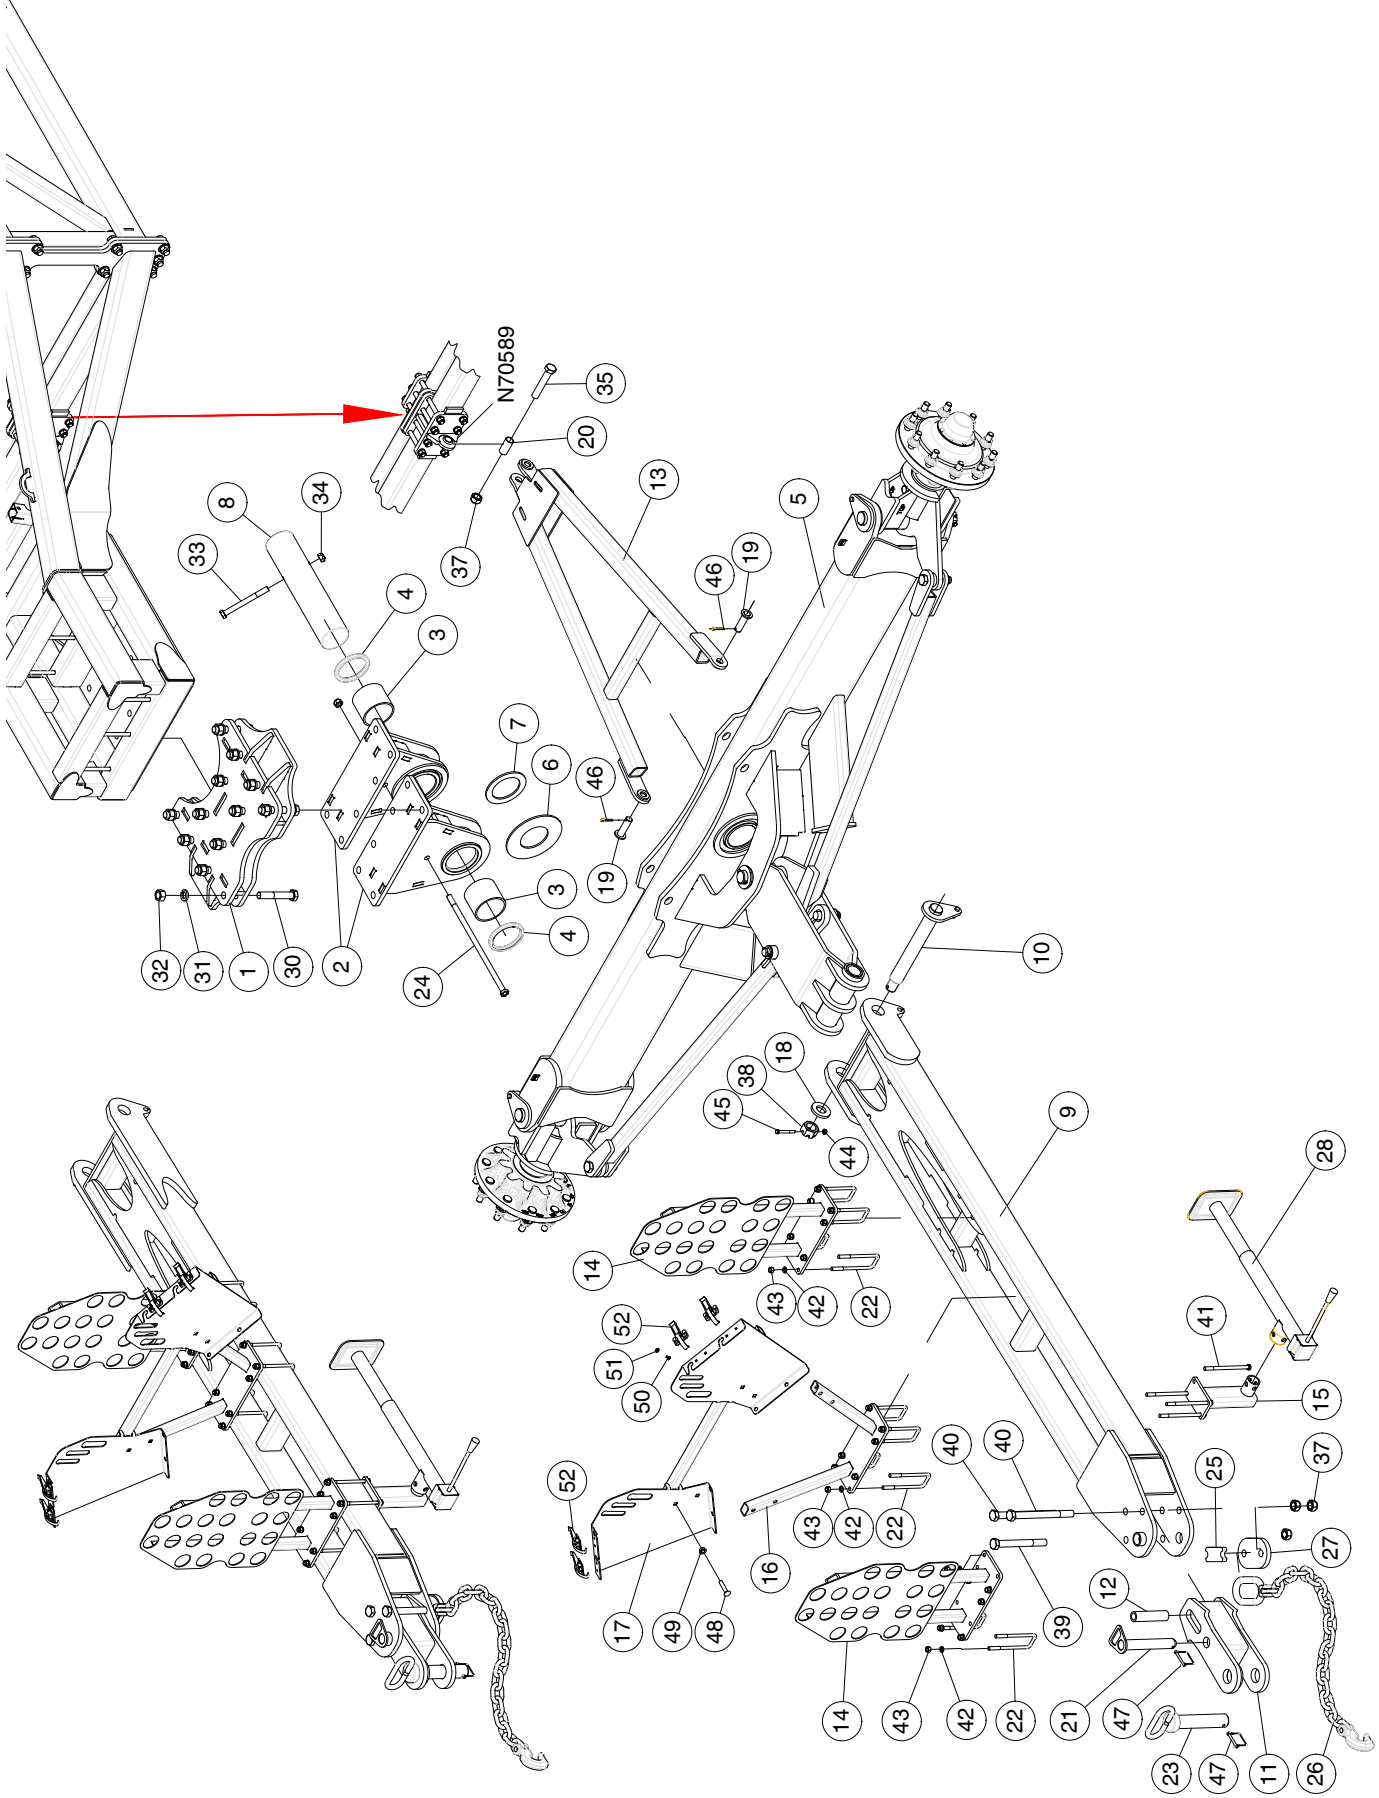

Tow Behind 820 & 1050 - G69940 Stage 2

Frame - Tow Behind - Stage 2

Item	Part No.	Description	Qty
1	N71295	Quad Steer Spacer Block	1
2	N51910	Bearing Housing - (Includes Items 3 and 4)	2
3	N36225	Bushing - 4.510 ID x 5.094 OD x 4 Lg	1
4	N36228	Dust Seal - CR44913 - 4.5 Shaft Dia x 5.256 OD	1
5	N70910	Quad Steer Axle Assy - See Next Page for Details	1
6	N53132	Thrust Washer - 4 17/32 ID x 9 OD x 1/4 Thick	1
7	N44584	Thrust Washer - 4 17/32 ID x 6 1/2 OD x 1/4 Thick	1
8	N53100	Main Pivot Shaft	1
9	N51945	Hitch	1
10	N53105	King Pin - 2 Dia x 14 UL	1
11	N65745	Hitch Clevis - 2" Pin (used on QUANTUM)	1
12	N53149	Bushing - 1.02 ID x 1 1/2 OD x 6 Lg	1
13	N55140	Hitch Draft Link	1
14	N71045	Primary Pipe Stand	2
15	N53273	Hitch Jack Bracket	1
16	N73905	Mount Base	1
17	N73904	Mount Holder	1
18	N70343	Washer - 1 17/32 x 3 x 3/8 Thick	1
19	N47700	Pin - 1 Dia x 2 7/8 UL	2
20	N53101	Spacer Bushing - 1 1/32 ID x 1 1/4 OD x 2 1/2 Lg.	1
21	N53820	Drop Pin - 1 1/2 Dia x 8 13/16 Lg.	1
22	H-4321	U-Bolt - 1/2 x 2 1/16 x 7 1/4 UL	10
23	N70850	Hitch Draw Pin - 2 x 8 1/2 UL	1
24	S44449	Threaded Rod - 3/4 x 20 1/4 Lg	1
25	S53814	Spacer Plate - Safety Chain	1
26	N44710	Safety Chain - 80000 Lb	1
27	S53816	Safety Chain Plate	1
28	N58091	Hitch Jack - Side Wind	1
29	G69928	Pbag-10S-Quad-Hitch-Pivot - (Includes Items Below) Whole Goods Only	1
30	C-699	Hex Head Bolt - 1 x 6 Lg	12
31	C-705	Lockwasher - 1	12
32	W-520	Hex Nut - 1	12
33	C-4709	Hex Head Bolt - 3/4 x 7 1/2 Lg	1
34	D-5273	Locknut - 3/4 Unitorque	2
35	G69929	Pbag-10S-Quad-Hitch-Misc - (Includes Items Below) Whole Goods Only	1
36	C-231	Hex Bolt - 1 x 5 1/2 Lg	1
37	D-5274	Locknut - 1 Unitorque	4
38	N21728	Hex Slotted Nut - 1 1/2 - 12 UNF	1
39	N49643	Hex Head Bolt - 1 x 9 Lg	1
40	K53438	Hex Head Bolt - 1 x 11 Lg	2
41	W-3687	Hex Head Bolt - 1/2 x 8 Lg	4
42	W-525	Lockwasher - 1/2	24
43	W-516	Hex Nut - 1/2	24
44	S27987	Locknut - 3/8 Flange	1
45	W-1854	Hex Bolt - 3/8 x 3 Lg	1
46	W-535	Cotter Pin - 1/4 x 1 1/2 Lg	2
47	C13447	Quick Pin - 5/16 x 2 1/2 Lg	2
48	J12190	Carriage Bolt - 1/2 x 2 1/2 Lg	4
49	D14565	Locknut - 1/2 Serrated	4
50	N53215	Carriage Bolt - 1/4 x 1/2 Lg	8
51	D-5277	Locknut - 1/4 Serrated	8
52	N42213	Latch	4
	G69940	Tow Behind Frame and Hitch Assembly - Stage 2 - (Whole Goods Only)	
	N73910	Quick Coupler Mount - (Includes Items 16, 17, 52 and 4 of 22) - (Whole Goods Only)