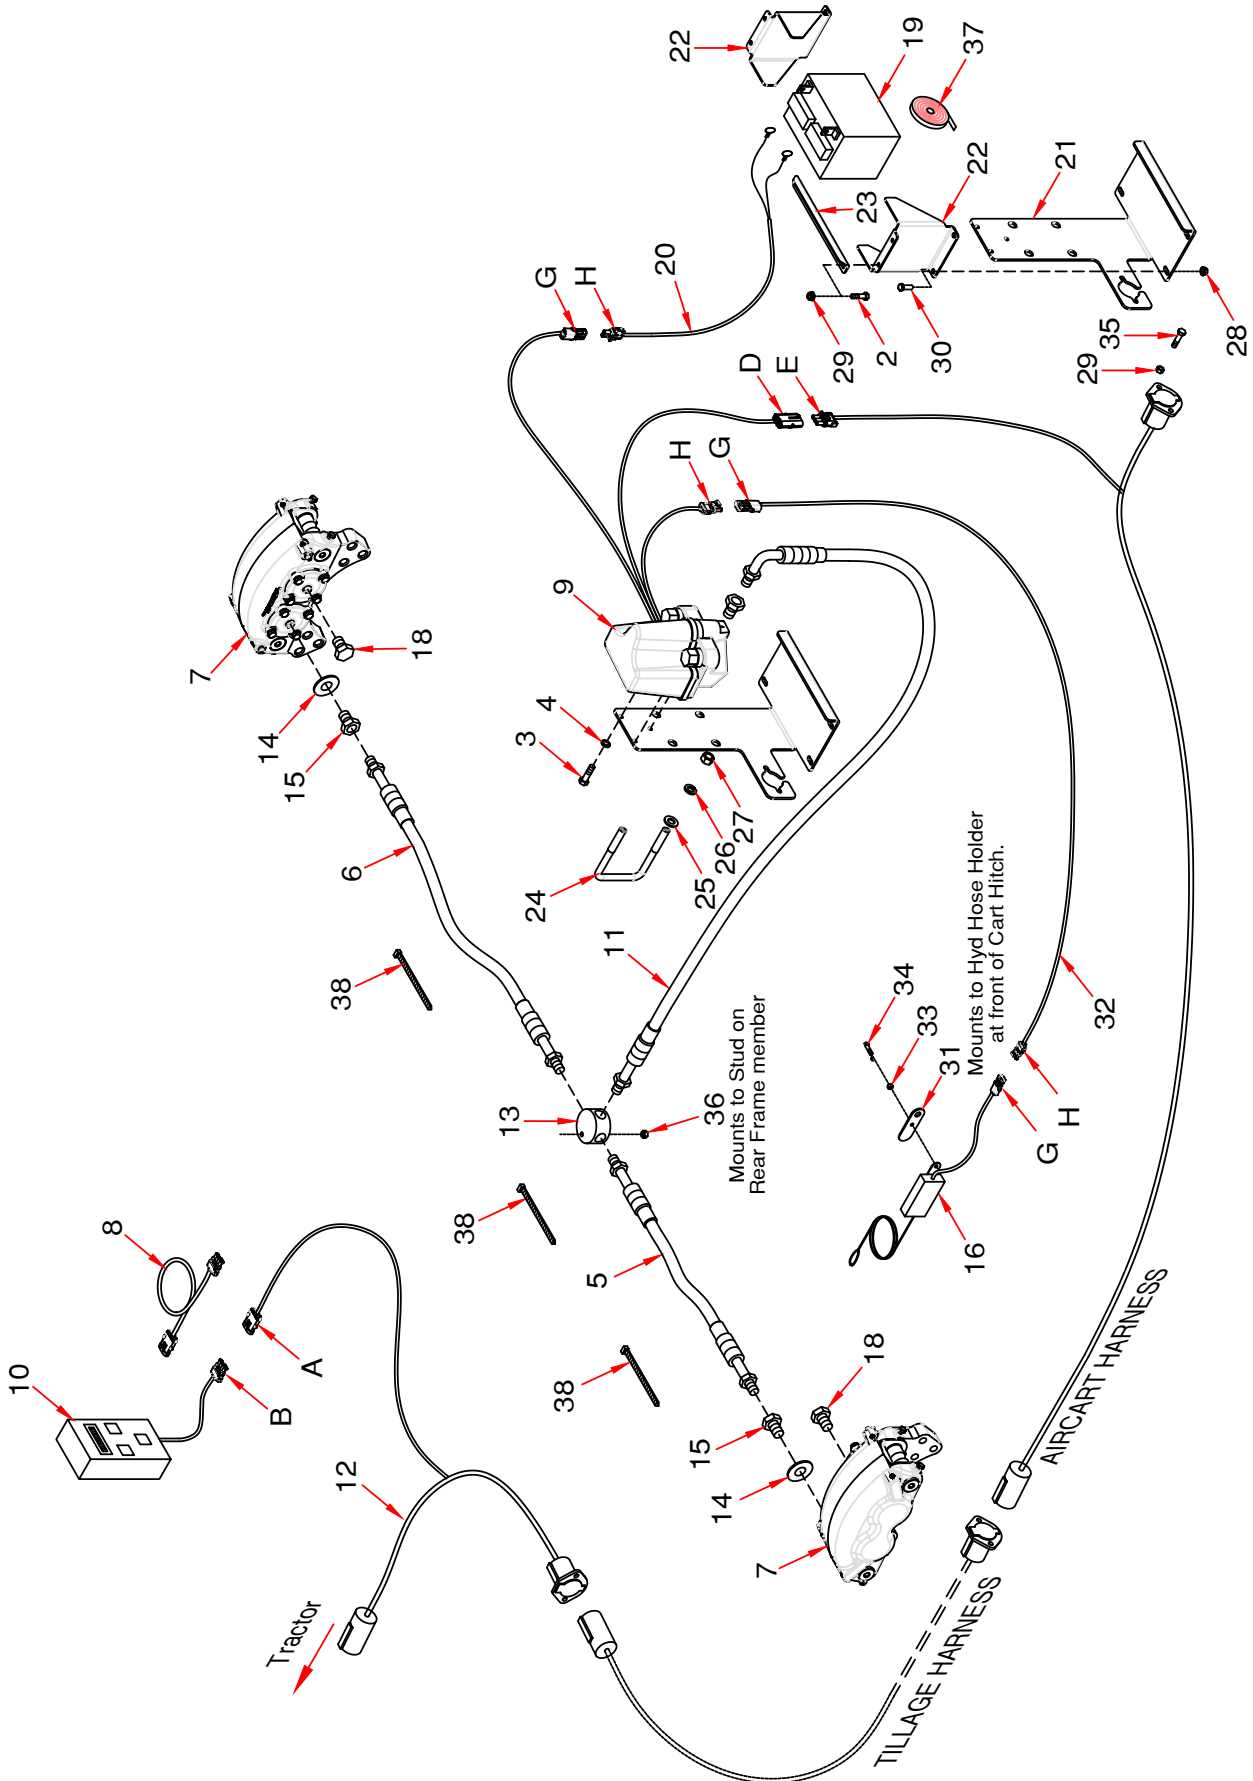

Brakes Hydraulics and Electrical

Brakes - Hydraulics and Electrical

Item	Part No.	Description	Qty
1	N73165	Air Cart Lighting Harness - 620 Lg	1
2	F-1767	Bolt - 5/16 x 3/4 Lg.....	2
3	W-471	Bolt - 5/16 x 1 Lg	3
4	W-522	Lockwasher - 5/16.....	3
5	N53387	Brake Hose - 1/4 x 150 Lg	1
6	N53388	Brake Hose - 1/4 x 180 Lg	1
7	N53389	Brake Caliper Assembly	2
8	N56076	Extension Harness - Cab Controller - 10 ft Lg	1
9	N71445	BrakeRite EHB - Electric/Hydraulic Actuator/Control Module - K68-001-02	1
10	N53397	BrakeRite SD AG Controller - 4858800.....	1
11	N53398	Brake Hose - 1/4 x 24	1
12	N53650	Wiring Harness - Cab Controller - 96 Lg Brake Lead.....	1
13	N53652	Brass Tee Fitting	1
14	N53653	Brass Brake Washer - 1/2 ID x 7/8 OD	2
15	N53654	Brass Adaptor - Brake Fitting	2
16	N53393	BrakeRite SD Breakaway switch - 4834500.....	1
17	N53395	Brakerite SD Battery Cable - 4834400 - Optional battery hook up (Not Shown).....	1
18	N55840	Plug - 5/16 MORB.....	2
19	N53577	Battery - 250 CCA - Interstate #SP-30	1
20	N53571	Battery Cable -	1
21	N70431	Holder Plate - Battery.....	1
22	N53578	Bracket - Battery	2
23	N53579	Clamp Strap - Battery	1
24	C-219	U-Bolt- 5/8 Dia.x 4 x 5 9/16 UL	2
25	W-629	Washer - 5/8 x 1 5/16 x 13 Ga	4
26	W-526	Lockwasher - 5/8	4
27	W-517	Nut - 5/8.....	4
28	D-5279	Locknut - 3/8 Flange.....	4
29	D-5278	Locknut - 5/16 Flange	4
30	W-475	Bolt - 3/8 x 1 Lg	4
31	N73163	Bracket Mount - Brakes Breakaway	1
32	N73164	Harness - Brakes Breakaway - Cart.....	1
33	N22778	Locknut - 1/4.....	1
34	W-469	Bolt - 1/4 x 3/4 Lg	1
35	N29048	Carriage Head Bolt - 5/16 x 1 Lg	2
36	C32925	Locknut - 5/16 Center	1
37	N15716	Seal Strip - 1/4 x 1/Foot.....	3 FT
38	D-4951	Nylon Tie Strap - 7 3/8 Lg	12
	N52683	Brake Hose Kit - (Contains Items 5, 6, 11, 13, 14 &15)	
	N53391	Brakerite EHB Kit - (Contains Items 9, 16 & 17)	
	N73162	Breakaway Kit - (Contains Items 31,32, 33 & 34)	
	N70397	Brakerite Assy - 35K Hub - (Whole Goods Only) - (Includes all Items above except 19)	
	N70407	Brakerite Assy - 60K Hub - (Whole Goods Only) - (Includes all Items above except 19)	
A	N29151	Weather Pak Connector - Shroud - 4 Male Terminals	
B	N29152	Weather Pak Connector - Tower - 4 Female Terminals	
C	N29153	Seal Connector - BLACK - 4 Pin	
D	N27613	Weather Pak Connector - Shroud - 3 Male Terminals	
E	N27614	Weather Pak Connector - Tower - 3 Female Terminals	
F	N27615	Seal Connector - BLACK - 3 Pin	
G	N29384	Weather - Pack - Shroud - 2 Male Terminals	
H	N29385	Weather - Pack - Tower - 2 Female Terminals