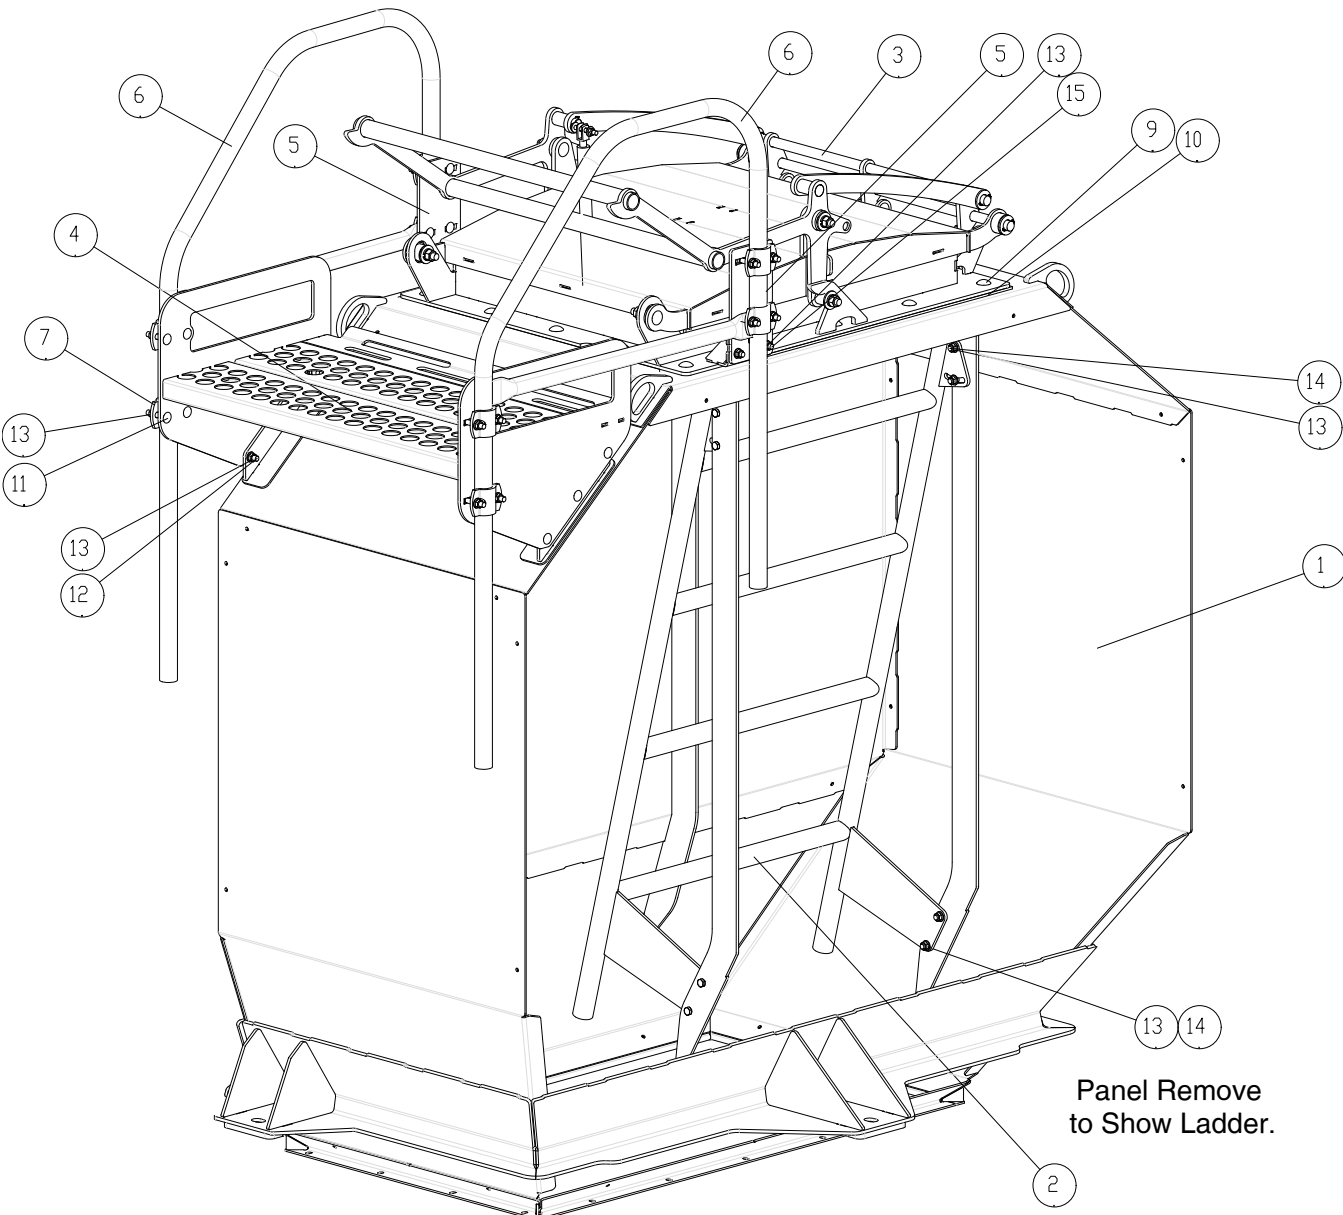

Tanks 60 Bushels - N73465

Tanks - 60 Bushels - N73465

Item	Part No.	Description	Qty
1	N73460	Small Seed Tank - 60Bu	1
2	N73474	Ladder - Small Seed	1
3	N71000	Lid Assembly - Narrow	1
4	N73560	Step - Small Seed Tank - 60 Bu.....	1
5	N70582	Handrail Mounting Plate.....	2
6	N73565	Handrail - Small Seed - 60 Bu.....	2
7	N37622	Handrail U-Clamp.....	8
8	G69969	Pbag-Tank-Assy-80Bu-Hardware - (Includes Items Below) Whole Goods Only	1
9	T-5266	Carriage Bolt - 1/2 x 1 1/4 Lg	16
10	D14565	Locknut - 1/2 Flange	16
11	D12821	Carriage Bolt - 3/8 x 2 Lg	16
12	D-5260	Carriage Bolt - 3/8 x 1 1/4 Lg	6
13	S27987	Locknut - 3/8 Flange	36
14	W-475	Hex Head Bolt - 3/8 x 1 Lg.....	8
15	P7C616	Carriage Bolt - 3/8 x 1 Lg	6
	N73465	60 Bushel Tank Assembly - (Whole Goods Only)