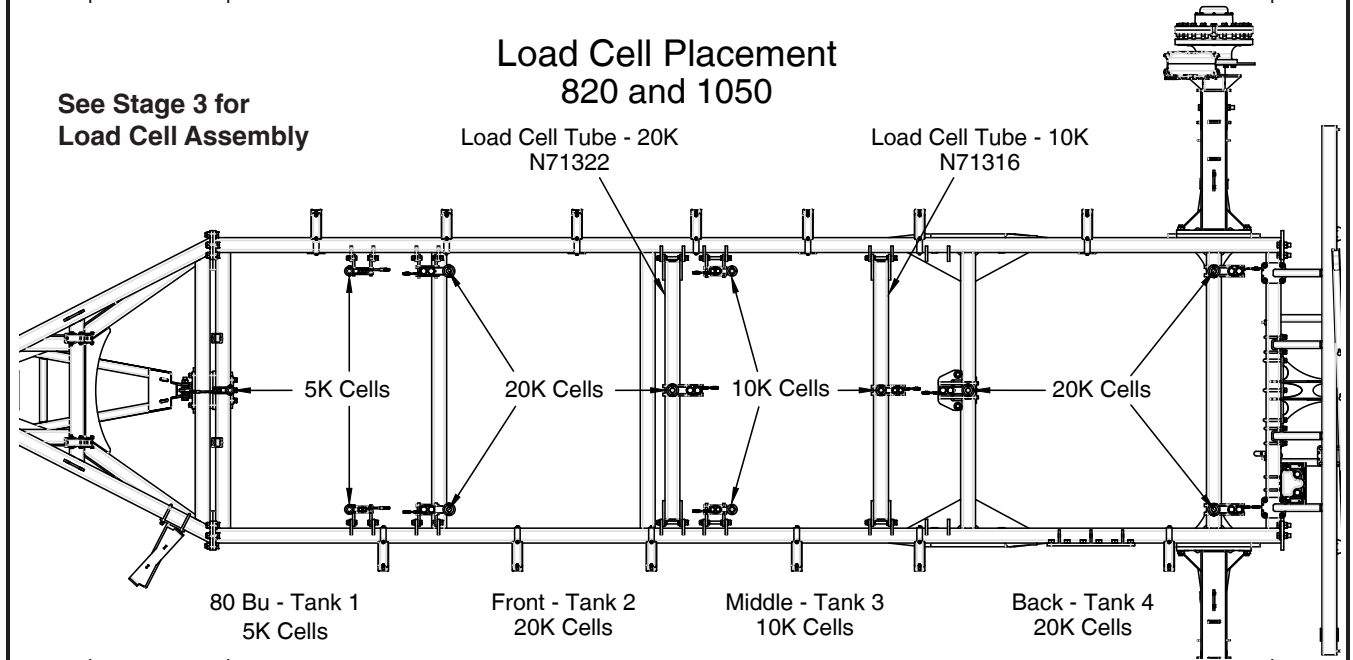

Item	Part No.	Description	Qty
1	N68700	Main Frame.....	1
2	N71020	Hitch Stabilizer Spacer Plate.....	1
3	N71603	Backing Plate.....	1
4	G69926	Pbag-10S-Bhnd-Hitch-Brace - (Includes Items Below) Whole Goods Only.....	1
5	C-3525	Hex Head Bolt - 3/4 x 6 1/2 Lg.....	14
6	W-527	Lockwasher - 3/4.....	14
7	W-518	Hex Nut - 3/4.....	14
8	N70750	Behind Frame.....	1
9	G69932	Pbag-10S-Bhnd-Frame-Reg - (Includes Items Below) Whole Goods Only.....	1
10	D-5498	Flat Washer - 1 1/16 ID x 2 OD x 11 Ga.....	52
11	J12344	Hex Head Bolt - 1 x 3 Lg.....	26
12	D-5274	Locknut - 1 Unitorque.....	26
13	N70589	Hitch Stabilizer Joint.....	1
14	N71490	Rear Axle Extension.....	2
15	N71025	Hub + Spindle Assembly W/Brake - 60K (See Brake Section 11).....	2
16	N71032	Dual Wheel Hdwre Kit - 60K Hub.....	2
17	G69985	Pbag-10S - Axle Extensions - (Includes Items Below) Whole Goods Only.....	2
18	D-5498	Flat Washer - 1 1/16 ID x 2 OD x 11 Ga.....	32
19	K-5478	Hex Head Bolt - 1 x 3 1/2 Lg.....	16
20	D-5274	Locknut - 1 Unitorque.....	17
21	N49643	Hex Head Bolt - 1 x 9 Lg.....	1
22	N71567	Light Bracket Frame - Cradle Support.....	1
23	N71460	Light Bracket - Dual.....	2
24	C-219	U-Bolt - 5/8 x 4 x 5-9/16 UL.....	8
25	G69986	Pbag-10S - Light Brkts - (Includes Items Below) Whole Goods Only.....	1
26	N11621	Hex Head Bolt - 3/4 x 8 1/2 Lg.....	2
27	D-5273	Locknut - 3/4 Unitorque.....	2
28	W-629	Flat Washer - 5/8.....	16
29	W-526	Lockwasher - 5/8.....	20
30	W-517	Hex Nut - 5/8.....	20
31	S42952	Hex Head Bolt - 1 x 6 5/8 Lg.....	1
32	C12838	Locknut - 1 Flange.....	1
	G69940	Tow Behind Frame and Hitch Assembly - Stage 1 - (Whole Goods Only)