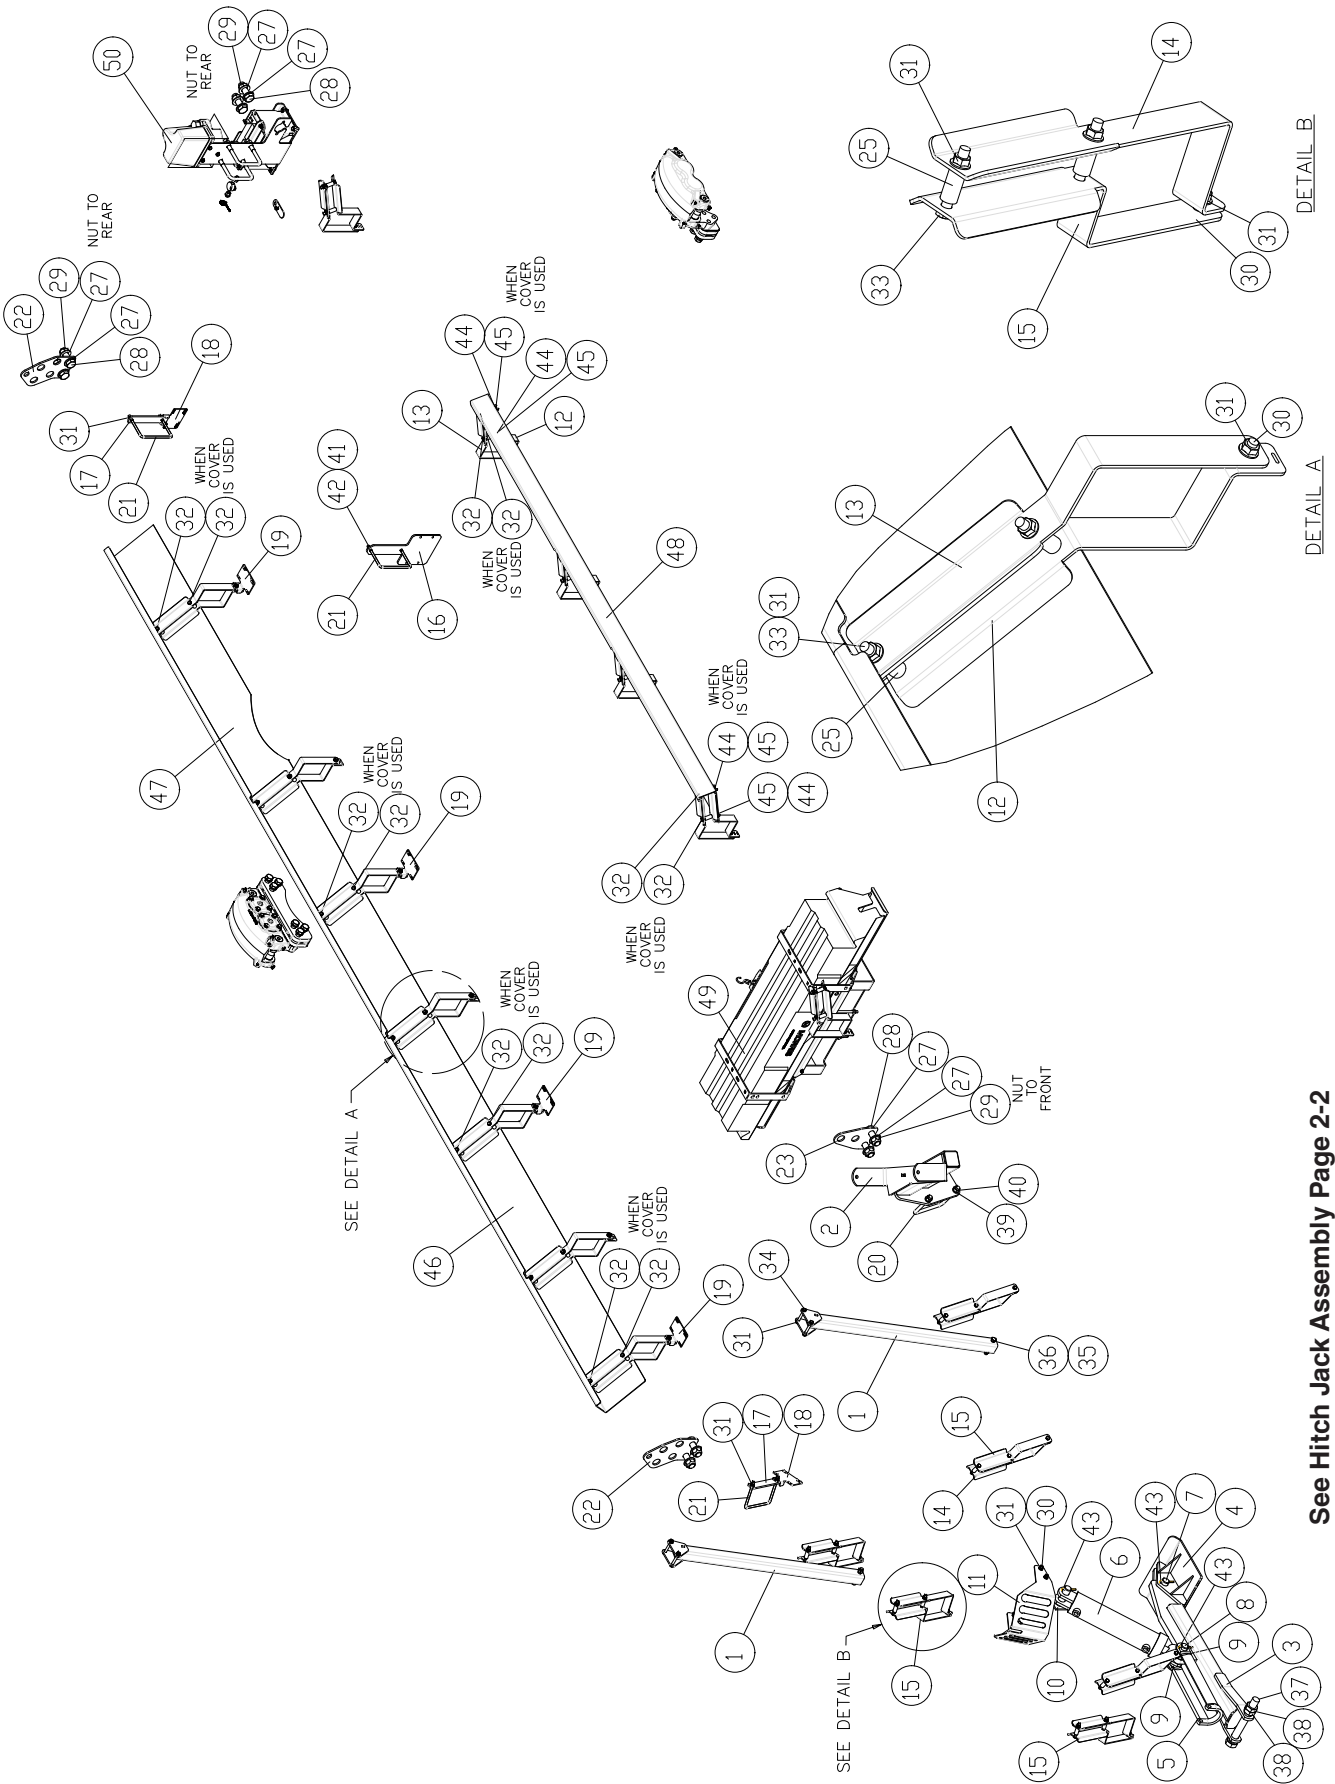

Frame Tow Between - 660 (G69920) Stage 4

See Hitch Jack Assembly Page 2-2

Frame - Tow Between 660 (G69920) - Stage 4

Item	Part No.	Description	Qty
1	N70611	Platform Leg - Front.....	2
2	N70965	Staircase Support - Upper - Btwn	1
3	N47735	Hydraulic Jack Support Arm	1
4	N47738	Base Assembly.....	1
5	N49396	Transport Lock.....	1
6	C39175	Hyd Cylinder - 3 1/2 x 12.....	1
7	N28997	Pin - 1 1/4 x 2 1/4 UL.....	1
8	S39545	Pin - 1 1/4 x 4 5/16 UL.....	1
9	N56747	Wear Plate Washer.....	2
10	S42784	Pin - 1-1/4 x 3 5/16 UL.....	1
11	N53166	Plate - Hose Storage.....	1
12	N69739	Hose Holder - Lower.....	13
13	N69738	Hose Holder.....	13
14	N69748	Inner Hose Holder.....	6
15	N69749	Vertical Hose Holder.....	6
16	N70374	Scale Link Mount.....	1
17	N73567	Harting Junction Strap.....	2
18	N70368	Harting Junction.....	2
19	N73883	Harting Junction.....	4
20	F-4642	U-Bolt - 5/8 x 6 x 5 1/2 UL.....	2
21	H10592	U-Bolt - 3/8 x 6 x 5 UL.....	3
22	N69746	Bulkhead Plate - Right.....	2
23	N69742	Bulkhead Plate - Left.....	1
24	G69924	Pbag-10S-Hose-Hold-Bush-Btwn-Na.....	1
25	N69879	Bushing - 0.385 ID x 5/8 OD x 1 5/16 Lg.....	38
26	G69922	Pbag-10S-Hose-Hold-Misc-Btwn-Na.....	1
27	D-5498	Flat Washer - 1 1/16 ID x 2 OD x 11 Ga.....	16
28	J12344	Hex Head Bolt - 1 x 3 Lg.....	8
29	D-5274	Locknut - 1 Unitorque.....	8
30	W-475	Hex Head Bolt - 3/8 x 1 Lg.....	23
31	S27987	Locknut - 3/8 Flange.....	69
32	H-1790	Hex Head Bolt - 3/8 x 2 3/4 Lg.....	12
33	W-480	Hex Head Bolt - 3/8 x 2 1/2 Lg.....	26
34	W-1854	Hex Bolt - 3/8 x 3 Lg.....	4
35	D-5519	Hex Bolt - 1/2 x 3 1/4 Lg.....	2
36	F-3405	Locknut - 1/2 Unitorque.....	2
37	C39424	Hex Head Bolt - 1 1/4 x 10 Lg.....	1
38	C15768	Hex Jam Nut - 1 1/4.....	2
39	W-526	Lockwasher - 5/8.....	4
40	W-517	Hex Nut - 5/8.....	4
41	W-523	Lockwasher - 3/8.....	2
42	W-514	Hex Nut - 3/8.....	2
43	D-5239	Cotter Pin - 1/4 x 2 1/4 Lg.....	3
44	D-5489	Flat Washer - 13/32 ID x 13/16 OD x 16 Ga.....	12
45	C26227	Wing Nut - 3/8.....	12
46	N73888	Hydraulic Hose Cover - 89 Lg.....	1
47	N73889	Hydraulic Hose Cover - 118 Lg.....	1
48	N73890	Hydraulic Hose Cover - 96 Lg.....	1
49	N70435	Calibration Tray Assy - (See Meter Section 4).....	1
50	N70397	Brakerite Control Assy - Sml Frame - (See Brake Section 11).....	1
51	N53577	Battery - 250 CCA.....	1