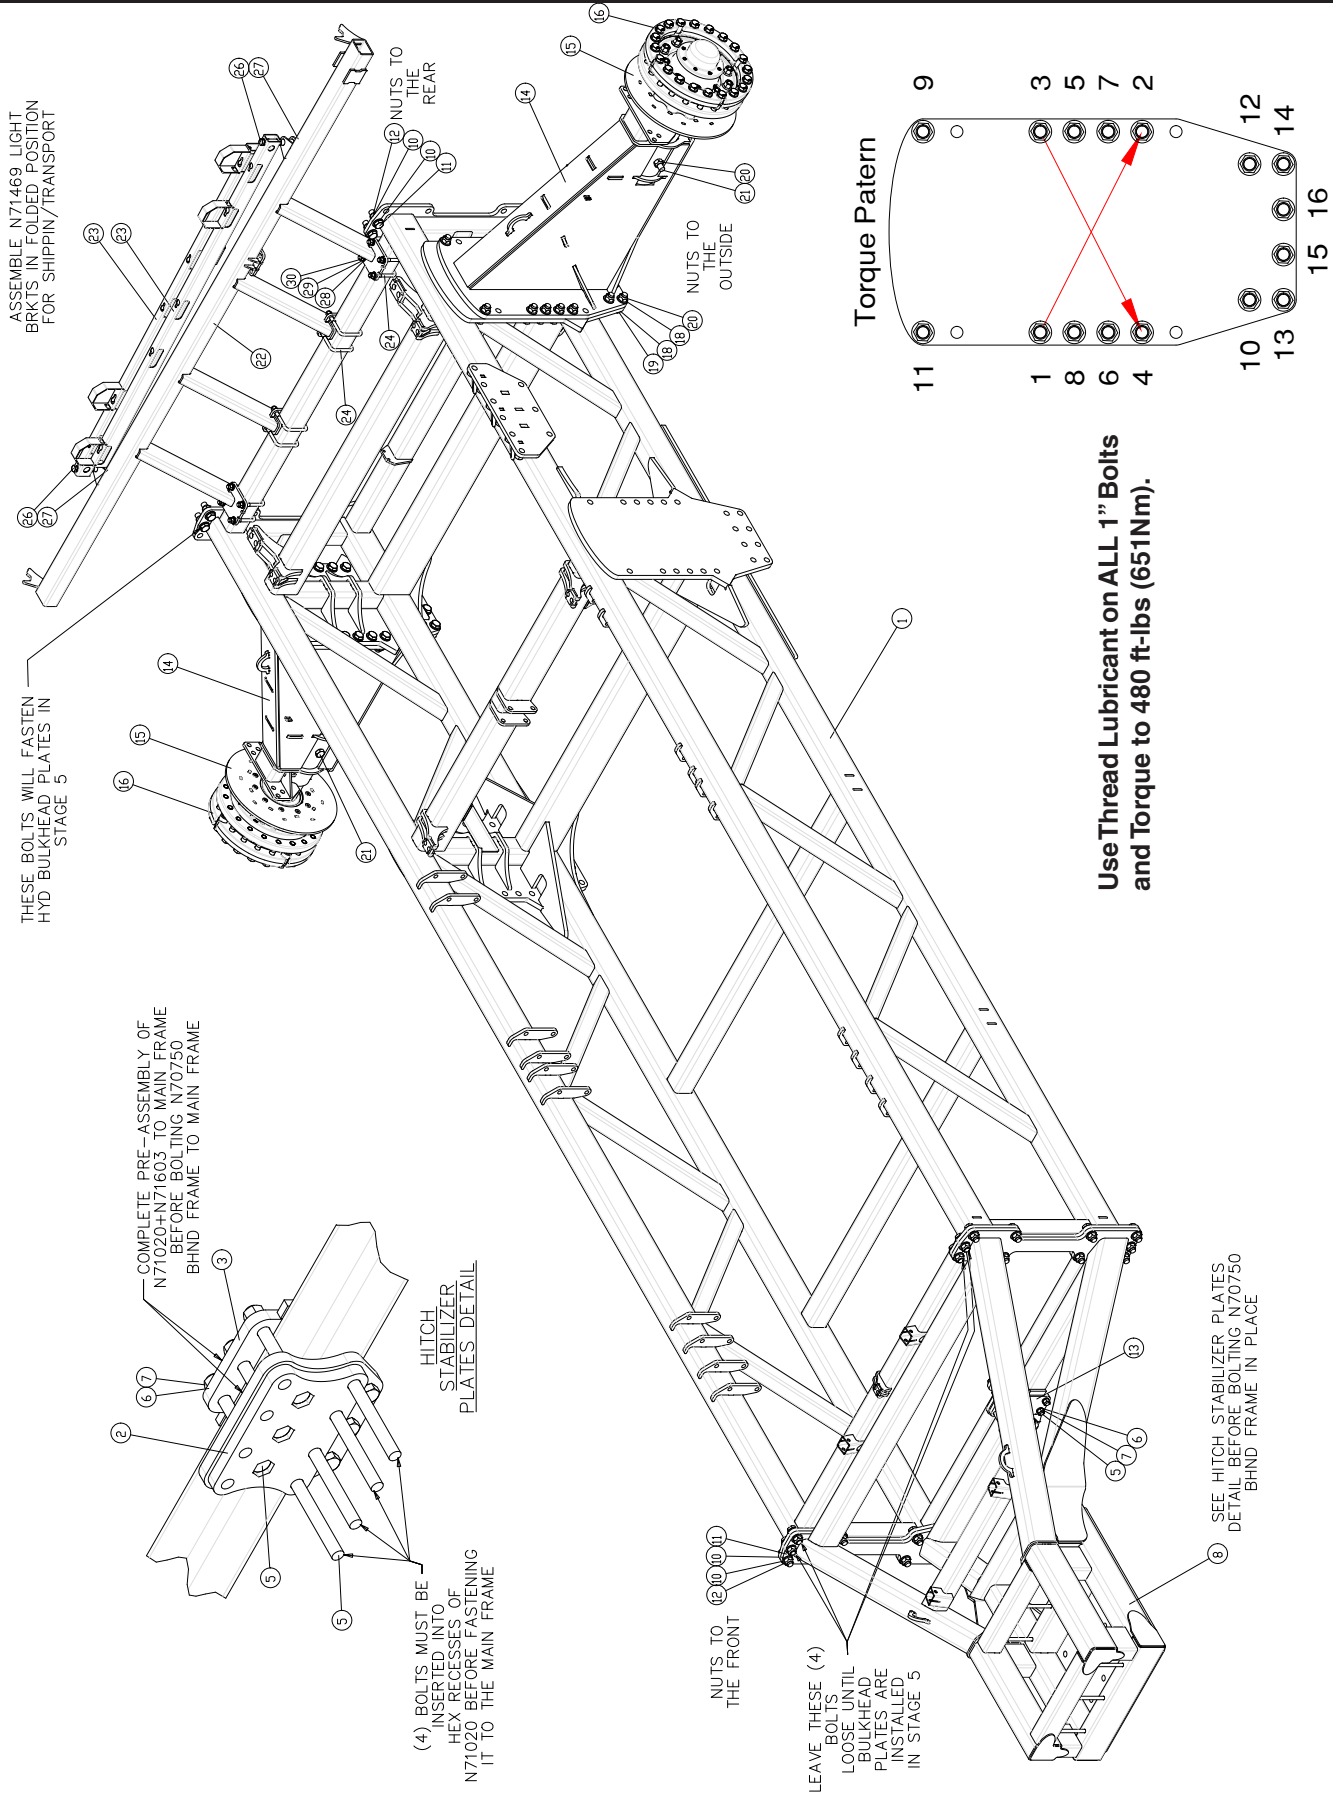

Tow Behind 660 - G69925 Stage 1

Frame - Tow Behind - Stage 1

Item	Part No.	Description	Qty
1	N70335	Main Frame - Short	1
2	N71020	Hitch Stabilizer Spacer Plate	1
3	N71603	Backing Plate.....	1
4	G69926	Pbag-10S-Bhnd-Hitch-Brace - (Includes Items Below) Whole Goods Only	1
5	C-3525	Hex Head Bolt - 3/4 x 6 1/2 Lg.....	14
6	W-527	Lockwasher - 3/4	14
7	W-518	Hex Nut - 3/4.....	14
8	N70750	Behind Frame	1
9	G69932	Pbag-10S-Bhnd-Frame-Reg - (Includes Items Below) Whole Goods Only	1
10	D-5498	Flat Washer - 1 1/16 ID x 2 OD x 11 Ga.....	52
11	J12344	Hex Head Bolt - 1 x 3 Lg.....	26
12	D-5274	Locknut - 1 Unitorque	26
13	N70589	Hitch Stabilizer Joint	1
14	N71490	Rear Axle Extension	2
15	N55226	Hub And Spindle Assembly-W/Brake - 35K (See Brake Section 11).....	2
16	N71428	Dual Wheel Hub Adapter Assembly	2
17	G69985	Pbag-10S - Axle Extensions - (Includes Items Below) Whole Goods Only	2
18	D-5498	Flat Washer - 1 1/16 ID x 2 OD x 11 Ga.....	32
19	K-5478	Hex Head Bolt - 1 x 3 1/2 Lg.....	16
20	D-5274	Locknut - 1 Unitorque	17
21	N49643	Hex Head Bolt - 1 x 9 Lg.....	1
22	N71567	Light Bracket Frame - Cradle Support.....	1
23	N71460	Light Bracket - Dual	2
24	C-219	U-Bolt - 5/8 x 4 x 5-9/16 UL	8
25	G69986	Pbag-10S - Light Brkts - (Includes Items Below) Whole Goods Only	1
26	N11621	Hex Head Bolt - 3/4 x 8 1/2 Lg.....	2
27	D-5273	Locknut - 3/4 Unitorque	2
28	W-629	Flat Washer - 5/8	16
29	W-526	Lockwasher - 5/8	16
30	W-517	Hex Nut - 5/8.....	16
	G69925	660 Tow Behind Frame and Hitch Assembly - Stage 1 - (Whole Goods Only)	

Load Cell Placement 660 Tow Between

See Stage 3 for
Load Cell Assembly