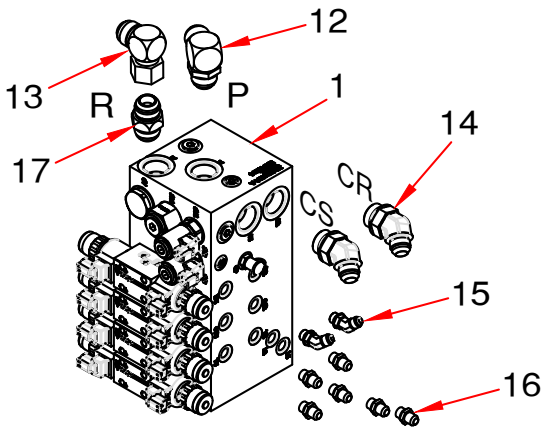

NOTE:

- ALL 90° ELBOWS GOING TO HYDRAULIC CYLINDERS ARE THE SAME (N16143)