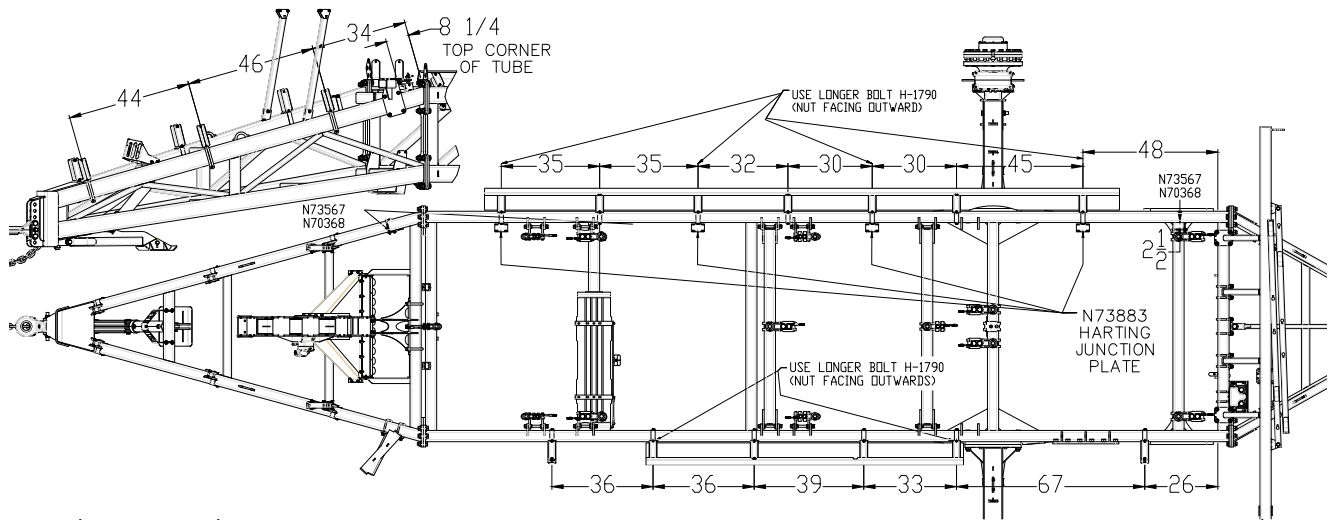

Item	Part No.	Description	Qty
1	N70611	Platform Leg - Front.....	2
2	N70965	Staircase Support - Upper - Btwn	1
3	N47735	Hydraulic Jack Support Arm	1
4	N47738	Base Assembly.....	1
5	N49396	Transport Lock	1
6	C39175	Hyd Cylinder - 3 1/2 x 12.....	1
7	N28997	Pin - 1 1/4 x 2 1/4 UL	1
8	S39545	Pin - 1 1/4 x 4 5/16 UL.....	1
9	N56747	Wear Plate Washer.....	2
10	S42784	Pin - 1 1/4 x 3 5/16 UL.....	1
11	N53166	Plate - Hose Storage	1
12	N69739	Hose Holder - Lower	13
13	N69738	Hose Holder	13
14	N69748	Inner Hose Holder	6
15	N69749	Vertical Hose Holder.....	6
16	N70374	Scale Link Mount.....	1
17	N73883	Harting Junction - 90 Degree Mount	4
18	N73567	Harting Junction Strap.....	2
19	N70368	Harting Junction - Straight.....	2
20	F-4642	U-Bolt - 5/8 x 6 x 5 1/2 UL.....	2
21	H10592	U-Bolt - 3/8 x 6 x 5 UL	3
22	N69746	Bulkhead Plate - Right	2
23	N69742	Bulkhead Plate - Left.....	1
24	G69924	Pbag-10S-Hose-Hold-Bush-Btwn-Na.....	1
25	N69879	Bushing - 0.385 ID x 5/8 OD x 1 5/16 Lg.....	38
26	G69922	Pbag-10S-Hose-Hold-Misc-Btwn-Na	1
27	D-5498	Flat Washer - 1 1/16 ID x 2 OD x 11 Ga	16
28	J12344	Hex Head Bolt - 1 x 3 Lg	8
29	D-5274	Locknut - 1 Unitorque	8
30	W-475	Hex Head Bolt - 3/8 x 1 Lg	23
31	S27987	Locknut - 3/8 Flange	69
32	H-1790	Hex Head Bolt - 3/8 x 2 3/4 Lg	12
33	W-480	Hex Head Bolt - 3/8 x 2 1/2 Lg	26
34	W-1854	Hex Bolt - 3/8 x 3 Lg.....	4
35	D-5519	Hex Bolt - 1/2 x 3 1/4 Lg.....	2
36	F-3405	Locknut - 1/2 Unitorque	2
37	C39424	Hex Head Bolt - 1 1/4 x 10 Lg	1
38	C15768	Hex Jam Nut - 1 1/4	2
39	W-526	Lockwasher - 5/8.....	4
40	W-517	Hex Nut - 5/8.....	4
41	W-523	Lockwasher - 3/8.....	2
42	W-514	Hex Nut - 3/8.....	2
43	D-5239	Cotter Pin - 1/4 x 2 1/4 Lg	3
44	D-5489	Flat Washer - 3/8.....	12
45	C26227	Wing Nut - 3/8	12
46	N73885	Hydraulic Hose Cover - 108 Lg.....	1
47	N73886	Hydraulic Hose Cover - 118 Lg	1
48	N73887	Hydraulic Hose Cover - 113 Lg	1
49	N70435	Calibration Tray Assy - (See Meter Section 4).....	1
50	N70407	Brakerite Control Assy - No Spacers - (See Brake Section 11)	1
51	N53577	Battery - 250 Cca	1