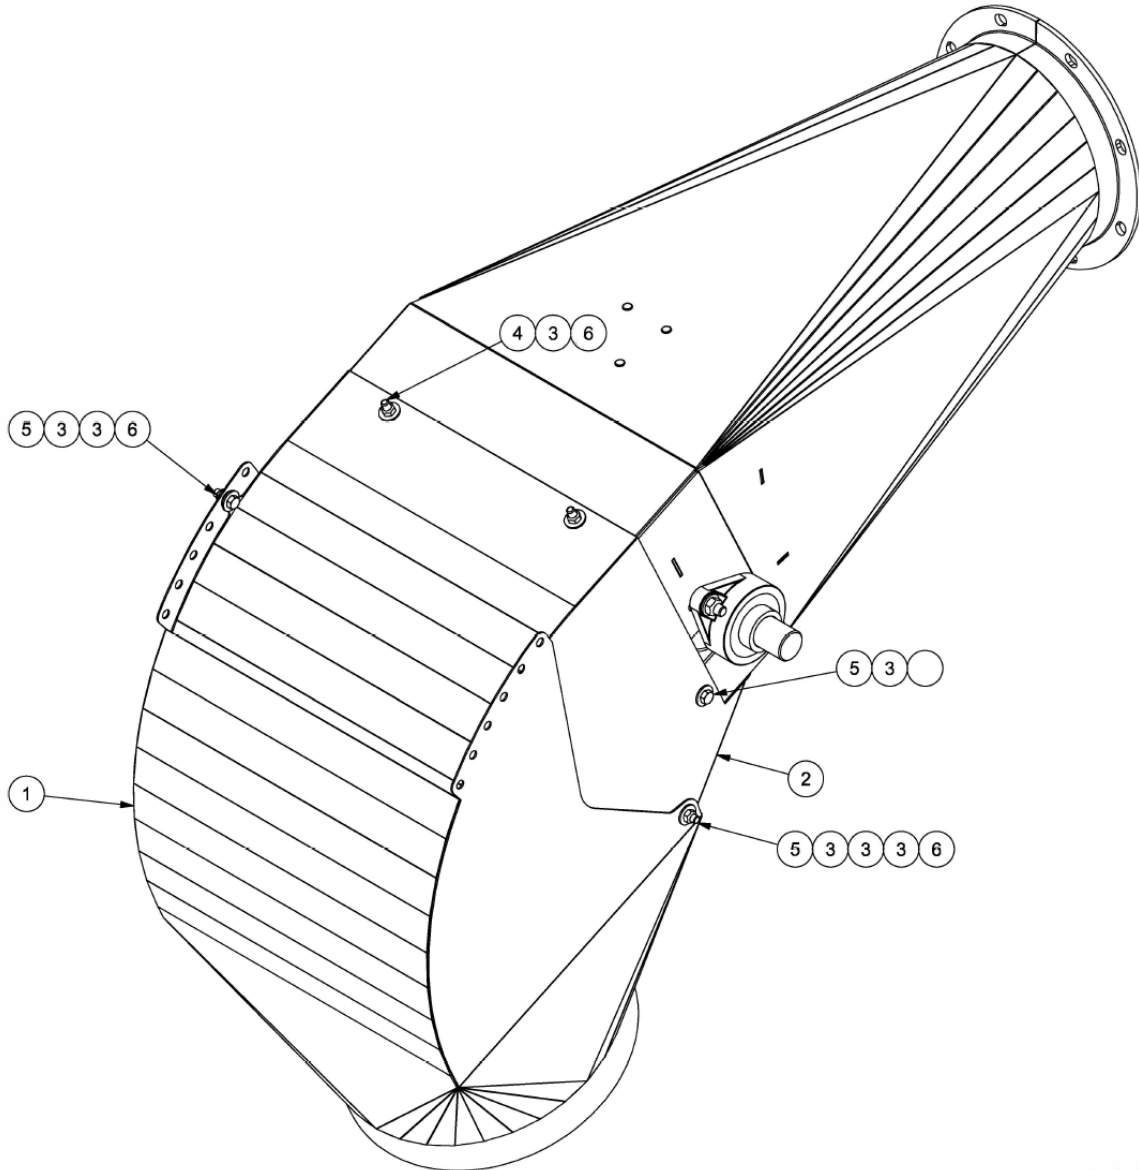

Conveyor Assembly Swivel Hood Discharge

Item	Part No.	Description	Qty
1	404740	Swivel Discharge Spout (Long).....	1
2	404738	Swivel Discharge Hood (Long)	1
3	16-1707-0004	Flatwasher - 3/8.....	12
4	16-0307-0124	Carriage Bolt - 3/8 x 1 Lg.....	2
5	16-0207-0124	Hex Bolt - 3/8 x 1 Lg	5
6	15-1800-0004	Lock Nut - 3/8	5