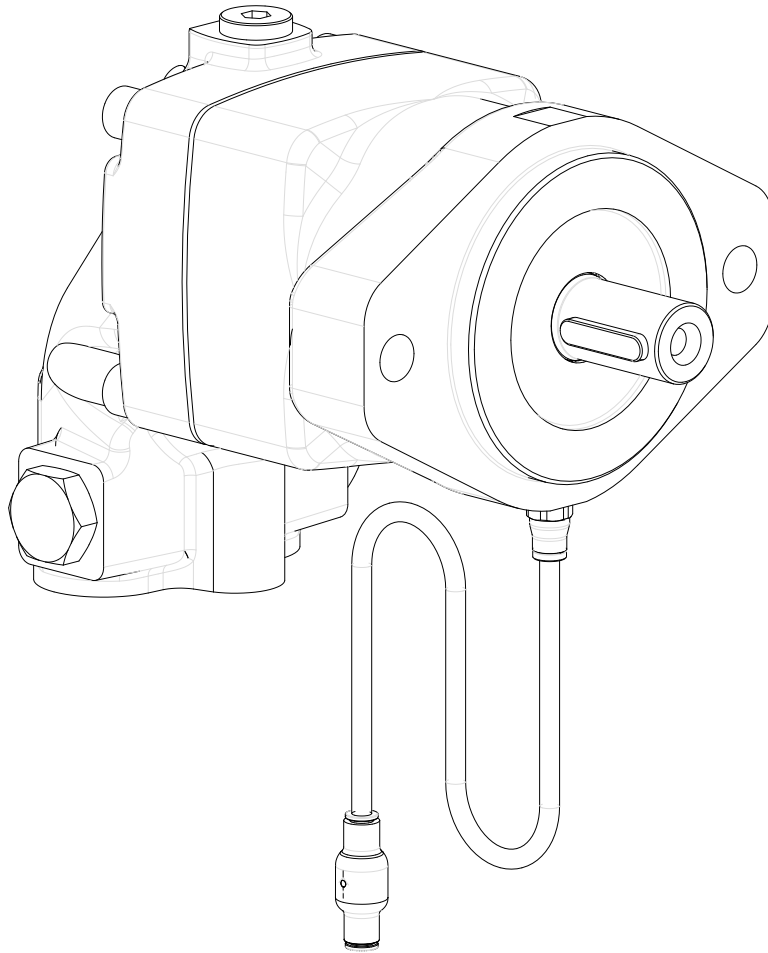

Fan Orbit Motor

Item	Part No.	Description	Qty
1	N69870	Parker Orbit Motor - F10 Series - 19cc - 25mm shaft	1
	N69871	Shaft Seal Only for above Parker Motors.....	1