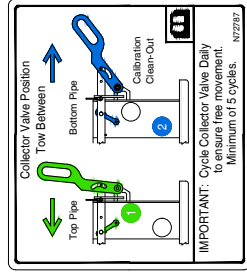

Collector Assembly Tow Between

Decal Located on Meter Body