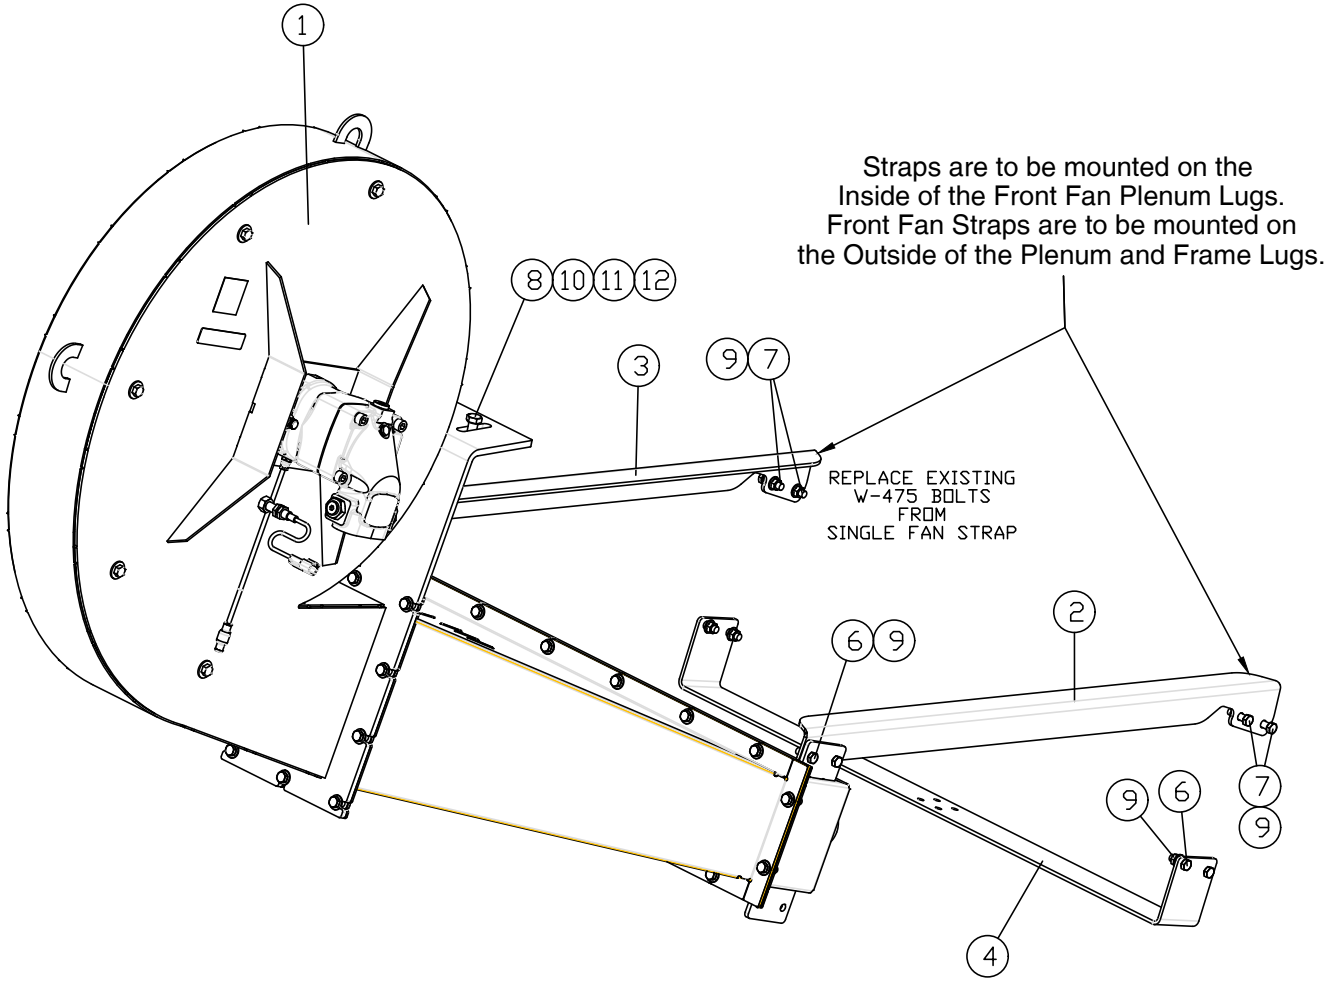

Second Fan Assembly

Item	Part No.	Description	Qty
1	N70907	Fan + Plenum Assy - S3 Mod2	1
2	N73322	Dual Fan Strap - Left	1
3	N73323	Dual Fan Strap - Right	1
4	N51885	Hose Support Bracket.....	1
5	G69962	Pbag-10S-Second-Fan-Hdware	1
6	W-475	Hex Head Bolt - 3/8 x 1 Lg.....	8
7	W-187	Hex Head Bolt - 3/8 x 1 1/4 Lg.....	4
8	S-776	Hex Bolt - 1/2 x 1 1/2 Lg	2
9	S27987	Locknut - 3/8 Flange	12
10	S-1925	Flat Washer - 1/2	2
11	W-525	Lockwasher - 1/2	2
12	W-516	Hex Nut - 1/2.....	2