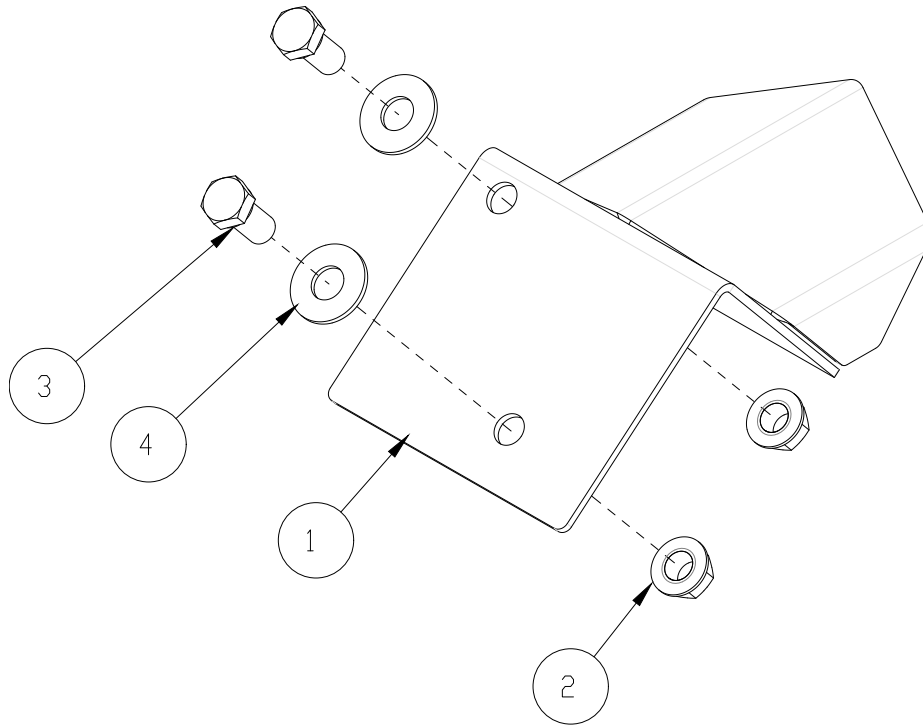

Meter Body Assembly Meter Blank-Off

Item	Part No.	Description	Qty
1	N70794	E-Blank-Off	1
2	S27987	Locknut - 3/8 Flange	2
3	W-867	Hex Head Bolt - 3/8 x 3/4 Lg.....	2
4	W-538	Flat Washer - 7/16 ID x 1 OD x 14 Ga	2
	N70310	Meter Body Blank-Off Kit - (Includes All Above Items)