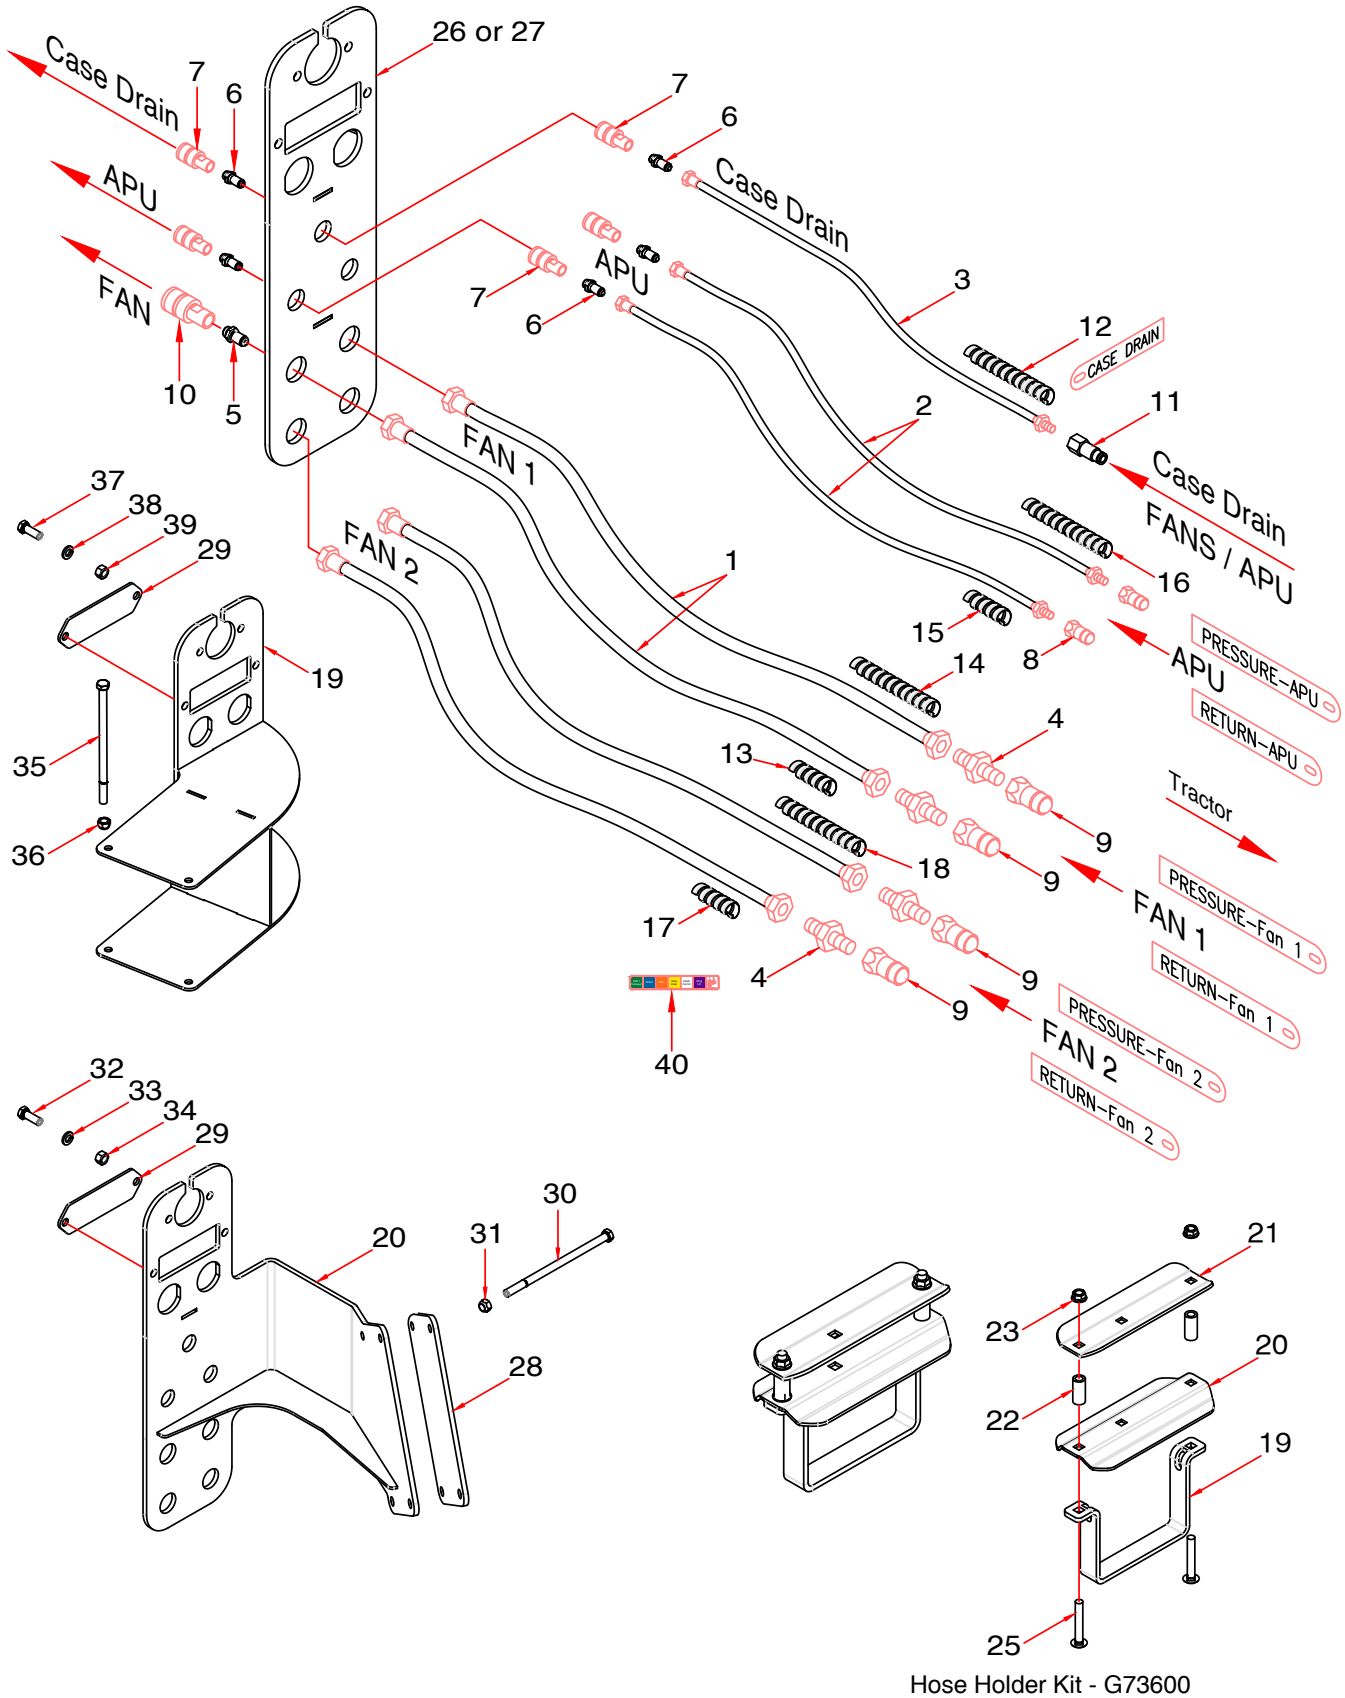

Tow Behind Hydraulics Cross Tillage Kit for Two Fans

Tow Behind Hydraulics - Cross Tillage Kit for Two Fans

Item	Part No.	Description	Qty
	N73739	KIT:Cross Tillage STD QTM 2 Fans - (Includes Items Below) Whole Goods Only	
1	N73738	Hyd Hose - 1 x 480 Lg - 1 1/16-12 FJIC (#12).....	4
2	N73748	Hyd Hose - 1/2 x 480 Lg - 7/8-14 FJIC (#10) x 7/8-14 MORB (#10).....	2
3	N73749	Hyd Hose - 1/2 x 480 Lg - 7/8-14 FJIC (#10) x 3/4 -16 MORB (#08).....	1
	N69801	KIT:Hyd Fitting - Cross Tillage - (Includes Items Below) Whole Goods Only	
4	N15990	Connector - 1 1/16-12 MJIC (#12) x 1 1/16-12 MORB (#12).....	4
5	N69768	Bulk Head Union - 1 1/16"-12 MJIC (#12) X 1 1/16"-12 MORB (#12)	4
6	N69804	Bulk Head Union - 7/8-14 MJIC (#10) x 7/8-14 MORB (#10).....	3
	G69903	PBAG - Cross Tillage - 10S - (Includes Items Below) Whole Goods Only	
7	N34488	1/2 Female Pioneer Coupler - 7/8-14 FORB (#10)	3
8	N34498	1/2 Male Pioneer Tip - 7/8-14 FORB (#10)	2
9	N37914	3/4 Male Pioneer Tip - 1 1/16-12 MORB (#12).....	4
10	N37915	3/4 Female Pioneer Coupler - 1 1/16-12 MORB (#12).....	4
11	K73230	3/8 Flat Face Tip - 3/4-16 FORB (#08) (FF491-3-8-CV) - Low Pressure Release.....	1
12	N74321	Hose Wrap - YELLOW - 11" - Case Drain	1
13	N74324	Hose Wrap - BLUE - 5" - Return - Fan 2.....	1
14	N74325	Hose Wrap - BLUE - 11" - Pressure - Fan 2.....	1
15	N74326	Hose Wrap - ORANGE - 5" - Return - APU	1
16	N74327	Hose Wrap - ORANGE - 11" - Pressure - APU	1
17	N74330	Hose Wrap - GREEN - 5" - Return - Fan 1 / Conveyor	1
18	N74331	Hose Wrap - GREEN - 11" - Pressure - Fan 1 / Conveyor	1
	G73600	Hose Holder Kit - (Includes Items Below) Whole Goods Only	
19	S73602	Hitch Hose Holder - Clamp.....	4
20	S73603	Hitch Hose Holder - Bottom Plate.....	4
21	S73604	Hitch Hose Holder - Top Plate.....	4
22	N69879	Bushing - 0.385 ID x 0.625 OD x 1 3/8 Lg.....	8
	G73601	Hitch Hose Holder Hardware - (Includes Items Below) Whole Goods Only	
23	S27987	Flange Lock Nut - 3/8 W/Center Lock.....	12
24	P7C616	Carriage Bolt - 3/8 x 1 Lg - (Not Used)	4
25	S28159	Carriage Bolt - 3/8 x 2 1/2 Lg.....	8
26	S69855	Bracket - Bulk Head - Quantum 80 ft Only.....	1
27	S73724	Bracket - Bulk Head - Quantum 40 ft to 70 ft	1
28	S73732	Clamp Plate - Bulk Head - Quantum 40 ft to 70 ft.....	1
29	S69859	Cover - Expansion Slot.....	1
	G73746	PBAG:STD QTM R-BULKHEAD HDW - (Includes Items Below) Whole Goods Only	
30	N19678	Hex Bolt - 3/8 x 7 Lg	4
31	M-3388	Locknut - 3/8.....	4
32	W-475	Hex Bolt -3/8 x 1 Lg	4
33	W-523	Lock Washer - 3/8.....	4
34	W-514	Nut - 3/8.....	4
	G73747	PBAG:WIDE QTM R-BULKHEAD HDW - (Includes Items Below) Whole Goods Only	
35	N19678	Hex Bolt - 3/8 x 7 Lg	2
36	M-3388	Locknut - 3/8.....	2
37	W-475	Hex Bolt -3/8 x 1 Lg	4
38	W-523	Lock Washer - 3/8.....	4
39	W-514	Nut - 3/8.....	4
		Order Kits Through Whole Goods Only	
	N73797	KIT:CROSS-TILL STD Q+10S 2FAN - Quantum 40 ft to 70 ft (Includes Items 1-25 and 27-34)	
	N73799	KIT:CROSS-TILL WIDE Q+10S 2FAN - Quantum 80 ft Only (Includes Items 1-26, 29 and 35-39)	
40	N74334	Decal - Hose Wrap Identification.....	1