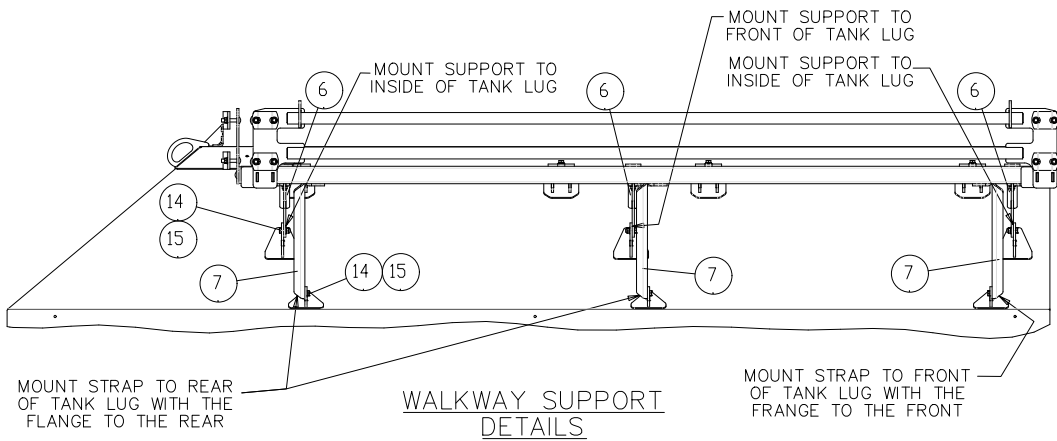

660 Tanks Middle 300 Bushels - N73445

660 Tanks - Middle 300 Bushels - N73445

Item	Part No.	Description	Qty
1	N73440	Rear Tank - 660	1
2	N70410	Ladder - Internal-820	1
3	N70853	Inner Walkway - Rear	1
4	N70875	Outer Walkway - Rear	1
5	N70936	Walkway End Plate.....	1
6	N70895	Walkway Support Brkt	3
7	N70897	Walkway Support - 820	3
8	N71140	Walkway Retainer Clip	4
9	N70901	Walkway Clamp Plate.....	3
10	N70826	Handrail - Rear - 660.....	1
11	N70929	Handrail - Rear End - 820	1
12	N37622	Handrail U-Clamp.....	6
13	G73569	Pbag-10S-Tank-Base-660 - (Includes Items Below) Whole Goods Only	1
14	W-475	Hex Head Bolt - 3/8 x 1 Lg	24
15	S27987	Locknut - 3/8 Flange	40
16	H-1790	Hex Head Bolt - 3/8 x 2 3/4 Lg	3
17	D-5489	Flat Washer - 3/8.....	4
18	W-523	Lockwasher - 3/8.....	4
19	P7C616	Carriage Bolt - 3/8 x 1 Lg	5
20	D12821	Carriage Bolt - 3/8 x 2 Lg	12
	N73445	300 Bu Front Tank Assembly - (Whole Goods Only)