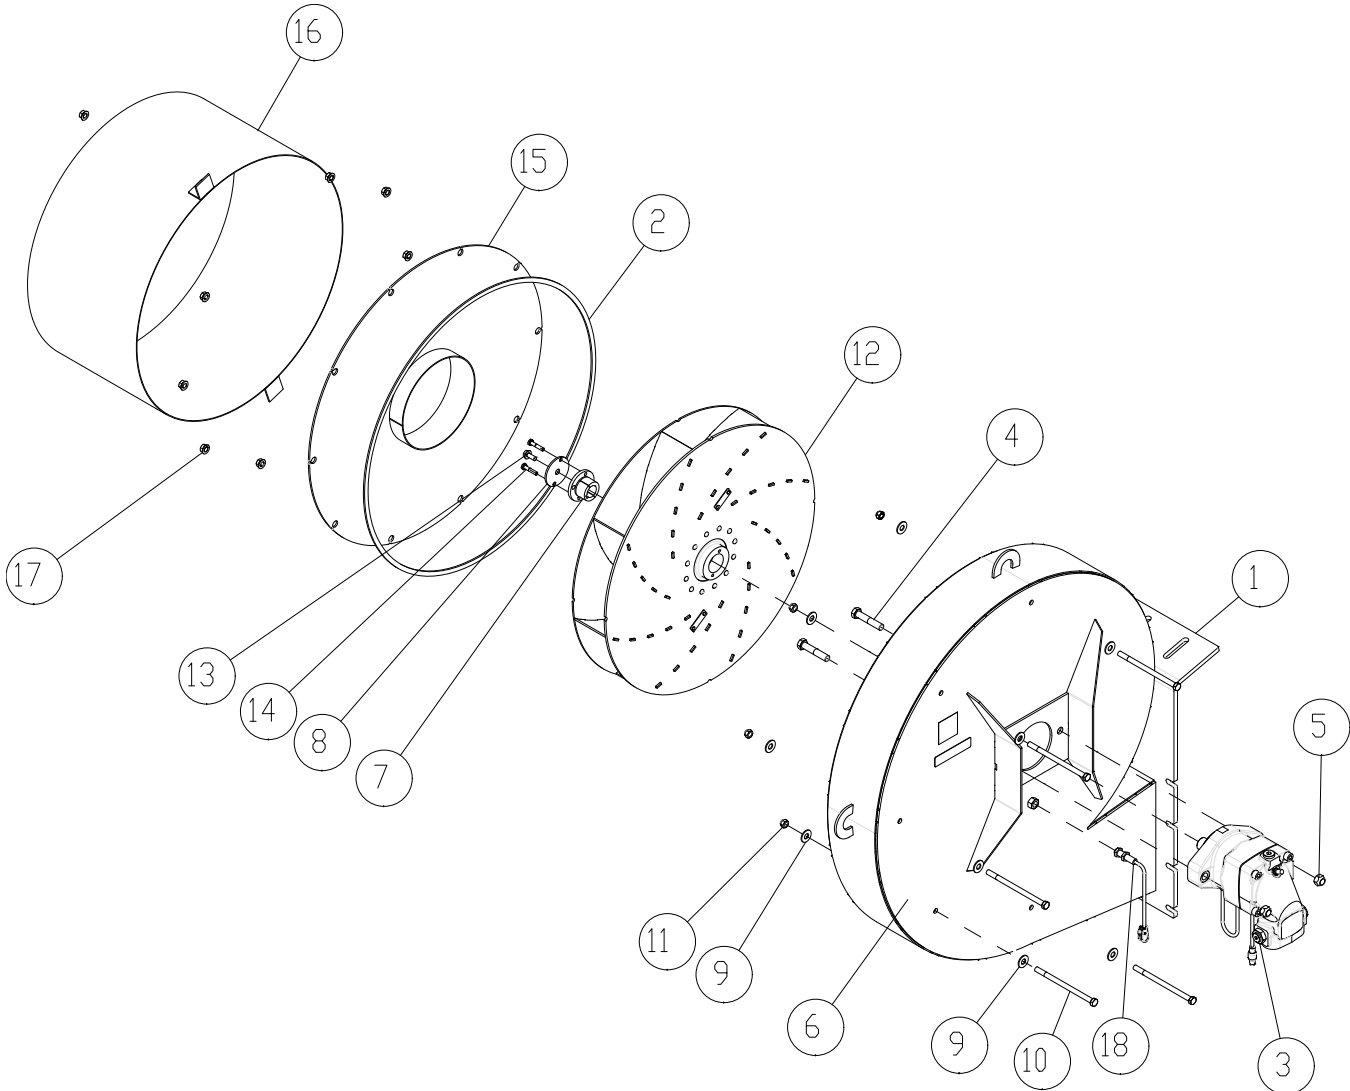

Fan Fan Assembly

Item	Part No.	Description	Qty
1	N73750	Blower Housing.....	1
2	N73755	Neoprene 1/8" x 3/8" x 6.5Ft.....	1
3	N69870	Parker Orbit Motor - F10 Series - 19cc - 25mm shaft	1
4	W-490	Hex Head Bolt - 1/2 x 2 1/2 Lg.....	2
5	C26701	Locknut - 1/2 Nylon Insert.....	2
6	N73756	Spacer Pipe	5
7	N73753	Split Bushing.....	1
8	N73754	Spit Bushing Washer	1
9	W-538	Washer - 7/16 ID x 1 OD x 14 Ga	10
10	N11461	Hex Bolt - 3/8 x 6 Lg	5
11	10229	Locknut - 3/8 Nylon Insert.....	5
12	N73752	Rotor	1
13	N73757	Bolt - M10 x 25 mm GR 8.8	1
14	W-470	Hex Bolt - 1/4 x 1 1/4 Lg	2
15	N73751	Inlet Assembly	1
16	N69949	Inlet Screen - Required Option without Air Guard.....	1
17	D-5279	Locknut - 3/8 Flange.....	10
18	N73758	Fan Speed Sensor.....	1
	N69970	Fan - (Includes All Items Except Item 16) - (Whole Goods Only)