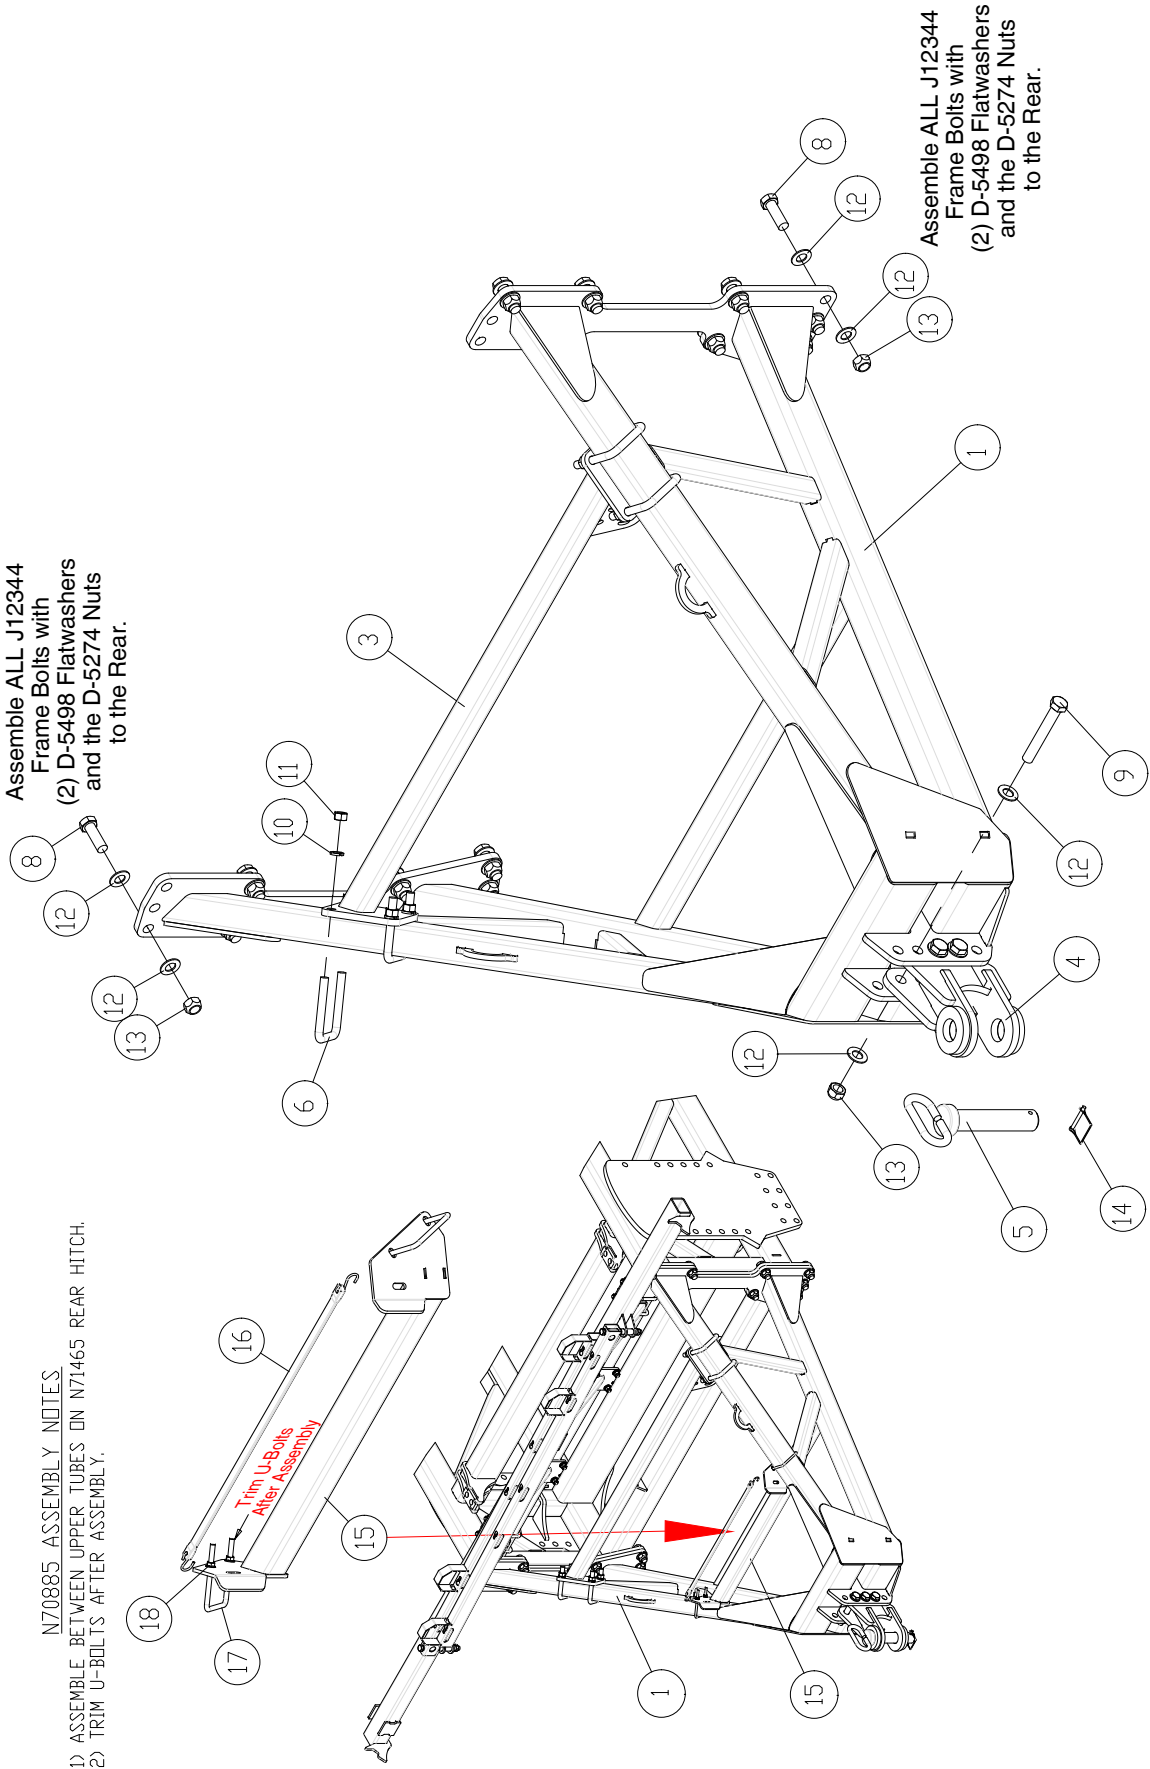

Frame Rear Tow Hitch - Prior to 2025

Frame - Rear Tow Hitch - Prior to 2025

Item	Part No.	Description	Qty
1	N71465	Rear Hitch.....	1
2	G69965	Crate-10S - Rear Tow Hitch - (Includes Items Below) Whole Goods Only	1
3	N70882	Rear Hitch Brace Beam	1
4	N68790	Hitch Clevis - Rear Tow	1
5	N70850	Hitch Draw Pin - 2 x 8 1/2 UL	1
6	C-5561	U-Bolt - 3/4 x 4 x 5-9/16.....	4
7	G69989	Pbag-10S-Rear Tow Hitch - (Includes Items Below) Whole Goods Only.....	1
8	J12344	Hex Head Bolt - 1 x 3 Lg.....	18
9	D12903	Hex Head Bolt - 1 x 7 Lg.....	3
10	W-527	Lockwasher - 3/4	8
11	W-518	Hex Nut - 3/4.....	8
12	D-5498	Flat Washer - 1 1/16 ID x 2 OD x 11 Ga.....	42
13	D-5274	Locknut - 1 Unitorque	21
14	C13447	Quick Pin - 5/16 x 2 3/8 UL.....	1
15	N70890	Primary Hose Support - Tow Between	1
16	N64399	Tarp Strap - 31".....	1
17	N15098	U-Bolt - 3/8 x 4 x 5 UL	2
18	S27987	Locknut - 3/8 Flange.....	4