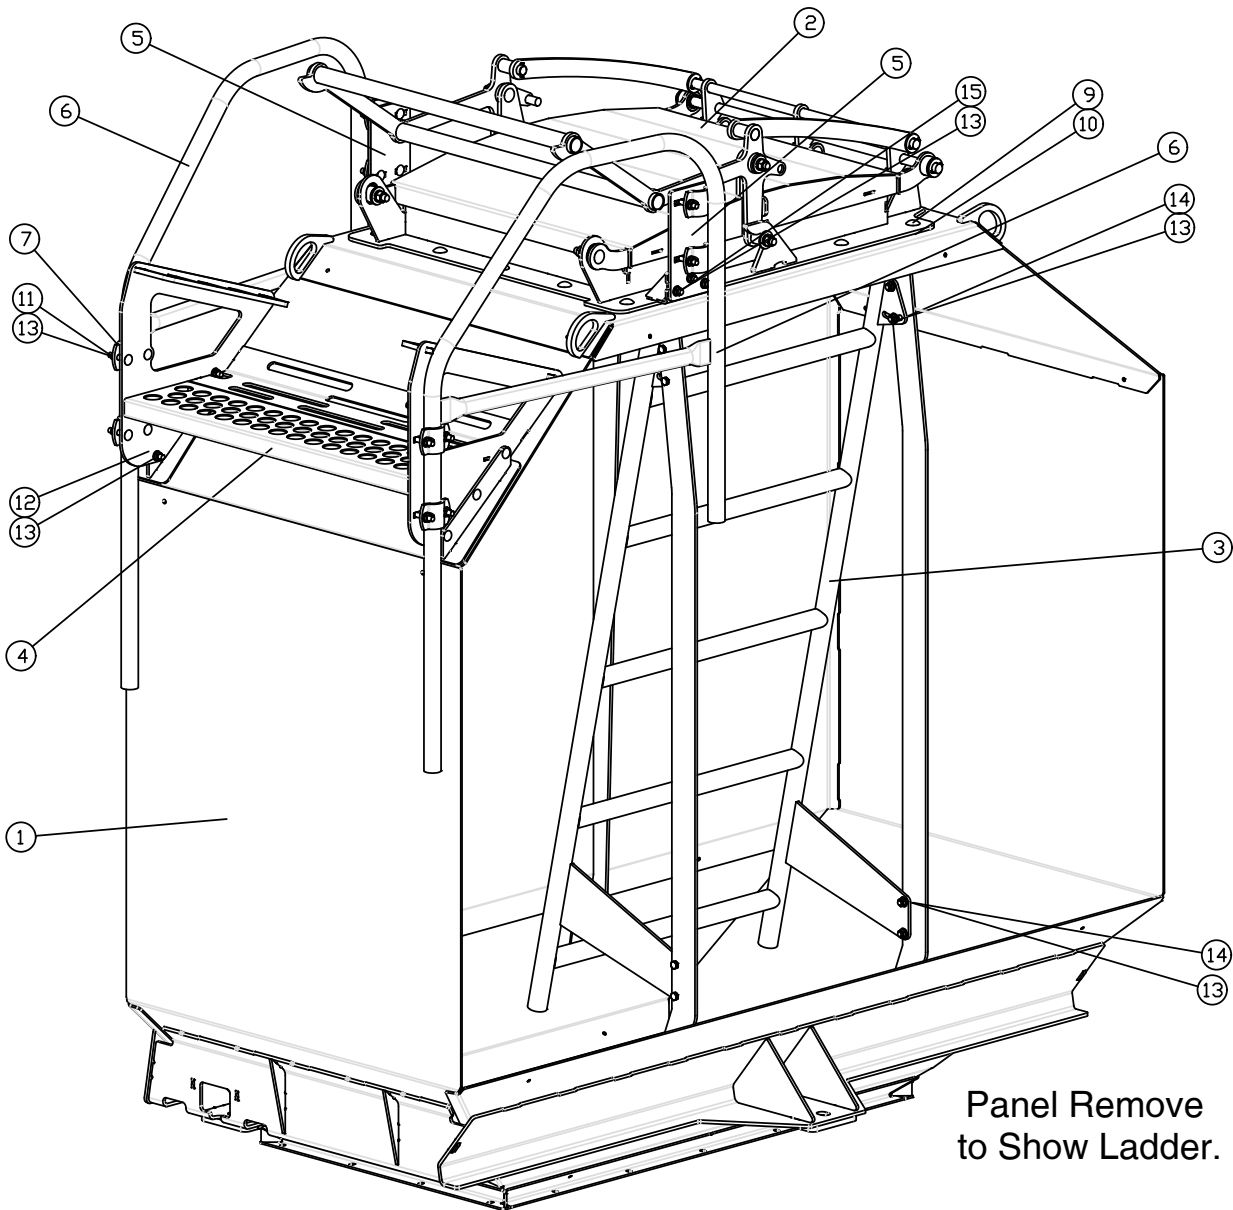

Tanks 80 Bushels - N70925

Panel Remove
to Show Ladder.

Tanks - 80 Bushels - N70925

Item	Part No.	Description	Qty
1	N71215	Small Seed Tank - 80Bu	1
2	N71000	Lid Assembly - Narrow	1
3	N70481	Ladder - Small Seed	1
4	N70955	Step - Small Seed Tank	1
5	N70582	Handrail Mounting Plate.....	2
6	N70972	Handrail - Small Seed	2
7	N37622	Handrail U-Clamp.....	8
8	G69969	Pbag-Tank-Assy-80Bu-Hardware - (Includes Items Below) Whole Goods Only	1
9	T-5266	Carriage Bolt - 1/2 x 1 1/4 Lg	16
10	D14565	Locknut - 1/2 Flange	17
11	D12821	Carriage Bolt - 3/8 x 2 Lg	16
12	D-5260	Carriage Bolt - 3/8 x 1 1/4 Lg	6
13	S27987	Locknut - 3/8 Flange	36
14	W-475	Hex Head Bolt - 3/8 x 1 Lg.....	8
15	P7C616	Carriage Bolt - 3/8 x 1 Lg	6
	N70925	80 Bushel Tank Assembly - (Whole Goods Only)