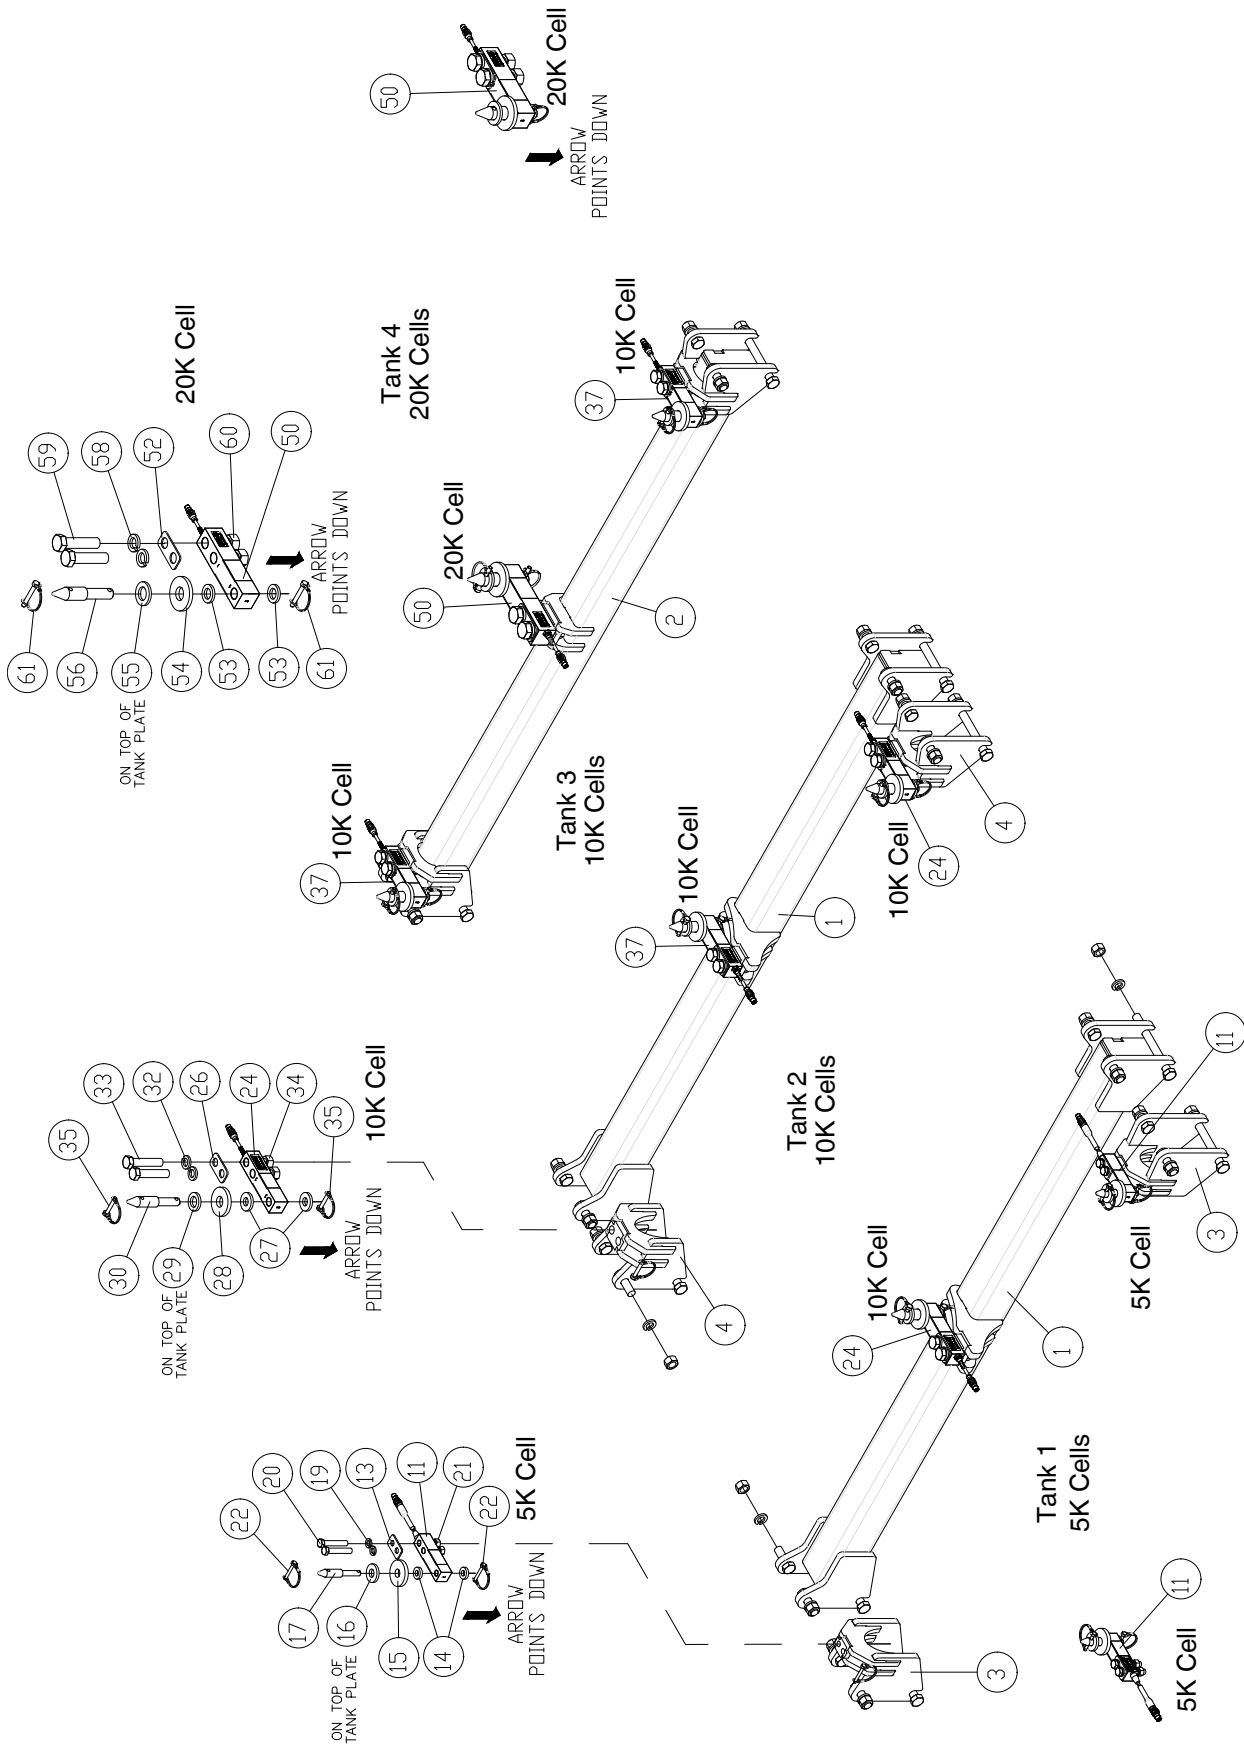

Tow Behind 660 - G69925
Stage 3
Stage 4 - See Single Fan Assy Section 7

Frame - Tow Behind 660 - G69925 - Stage 3

Item	Part No.	Description	Qty
1	N71316	Load Cell Tube - Single 10K	2
2	N70315	Load Cell Tube - 10/20K	1
3	N70699	Load Cell Mount - 5000 Lb.....	2
4	N71366	Load Cell Mount - 10000 Lb.....	2
5	G69919	Pbag - 10S-Loadcell Supp-660-590.....	1
6	W-1553	Hex Head Bolt - 3/4 x 2 1/4 Lg.....	20
7	C-4709	Hex Head Bolt - 3/4 x 7 1/2 Lg.....	10
8	W-527	Lockwasher - 3/4.....	30
9	W-518	Hex Nut - 3/4.....	30
10	G69980	Carton-10S - Loadcell Set - 5K - (Includes Items Below) Whole Goods Only	1
11	N71305	Load Cell Assy - 5K.....	3
12	G69982	Pbag-10S - Loadcells - 5K - Washers - (Includes Items Below) Whole Goods Only	1
13	N71338	Shim Plate - 5K Cell	3
14	N71183	Washer - 17/32 x 1 1/8 x 1/4 Thick	6
15	N71192	Pad Washer - 5K Cell	3
16	N70346	Washer - 25/32 x 1 3/4 x 1/4 Thick	3
17	N71308	Tapered Pin - 5K Cell.....	3
18	G69981	Pbag-10S - Loadcells - 5K - Hdware - (Includes Items Below) Whole Goods Only.....	1
19	W-525	Lockwasher - 1/2.....	6
20	W-491	Hex Bolt - 1/2 x 2 3/4 Lg.....	6
21	W-516	Hex Nut - 1/2.....	6
22	N73806	Wire Lock Pin - 1/4 x 1 3/4 UL.....	6
23	G69971	Carton-10S - Loadcell Set - 10K - (Includes Items Below) Whole Goods Only	1
24	N71310	Load Cell Assy - 10K.....	3
25	G69973	Pbag-10S-Load-10K-Washers - (Includes Items Below) Whole Goods Only	1
26	N71348	Shim Plate - 10K Cell	3
27	N70346	Washer - 25/32 x 1 3/4 x 1/4 Thick	6
28	N71195	Pad Washer - 10K Cell	3
29	N70347	Washer - 1 1/32 x 1 3/4 x 1/4 Thick.....	3
30	N71314	Tapered Pin - 10K Cell.....	3
31	G69972	Pbag-10S-Load-10K-Hdware - (Includes Items Below) Whole Goods Only	1
32	W-527	Lockwasher - 3/4.....	6
33	W-510	Hex Head Bolt - 3/4 x 3 1/2 Lg.....	6
34	W-518	Hex Nut - 3/4.....	6
35	N73808	Wire Lock Pin - 5/16 x 1 3/4 UL.....	6
36	G69971	Carton-10S - Loadcell Set - 10K - (Includes Items Below) Whole Goods Only	1
37	N71310	Load Cell Assy - 10K.....	3
38	G69973	Pbag-10S-Load-10K-Washers - (Includes Items Below) Whole Goods Only	1
39	N71348	Shim Plate - 10K Cell	3
40	N70346	Washer - 25/32 x 1 3/4 x 1/4 Thick	6
41	N71195	Pad Washer - 10K Cell	3
42	N70347	Washer - 1 1/32 x 1 3/4 x 1/4 Thick.....	3
43	N71314	Tapered Pin - 10K Cell.....	3
44	G69972	Pbag-10S-Load-10K-Hdware - (Includes Items Below) Whole Goods Only	1
45	W-527	Lockwasher - 3/4.....	6
46	W-510	Hex Head Bolt - 3/4 x 3 1/2 Lg.....	6
47	W-518	Hex Nut - 3/4.....	6
48	N73808	Wire Lock Pin - 5/16 x 1 3/4 UL.....	6
49	G69976	Carton-10S - Loadcell Set - 20K - (Includes Items Below) Whole Goods Only	1
50	N71320	Load Cell Assy - 20K.....	3
51	G69978	Pbag-10S-Load-20K-Washers - (Includes Items Below) Whole Goods Only	1
52	N71352	Shim Plate - 20K Cell	3
53	N70347	Washer - 1 1/32 x 1 3/4 x 1/4 Thick	6
54	N71197	Pad Washer - 20K Cell	3
55	N70348	Washer - 1 9/32 x 2 1/4 x 1/4 Thick.....	3
56	N71312	Tapered Pin - 20K Cell.....	3
57	G69977	Pbag-10S-Load-20K-Hdware - (Includes Items Below) Whole Goods Only.....	1
58	C-705	Lockwasher - 1.....	6
59	C-4072	Hex Head Bolt - 1 x 4 Lg.....	6
60	W-520	Hex Nut - 1.....	6
61	N73810	Wire Lock Pin - 3/8 x 2 3/16 UL.....	6
	G69925	660 Tow Behind Frame and Hitch Assembly - Stage 2 - (Whole Goods Only)