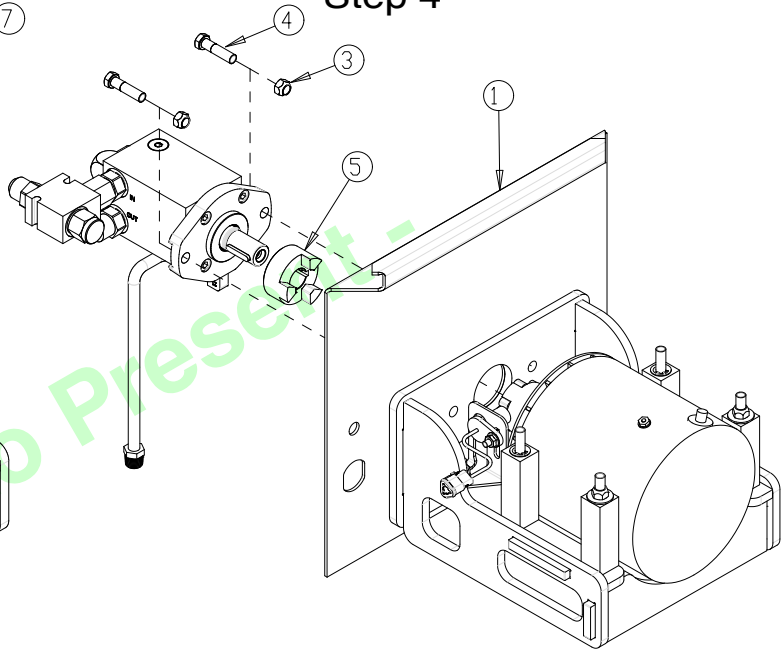

APU Assembly - 2025 Alternator

Step 1

Step 4

Step 2

Step 3

Step 5