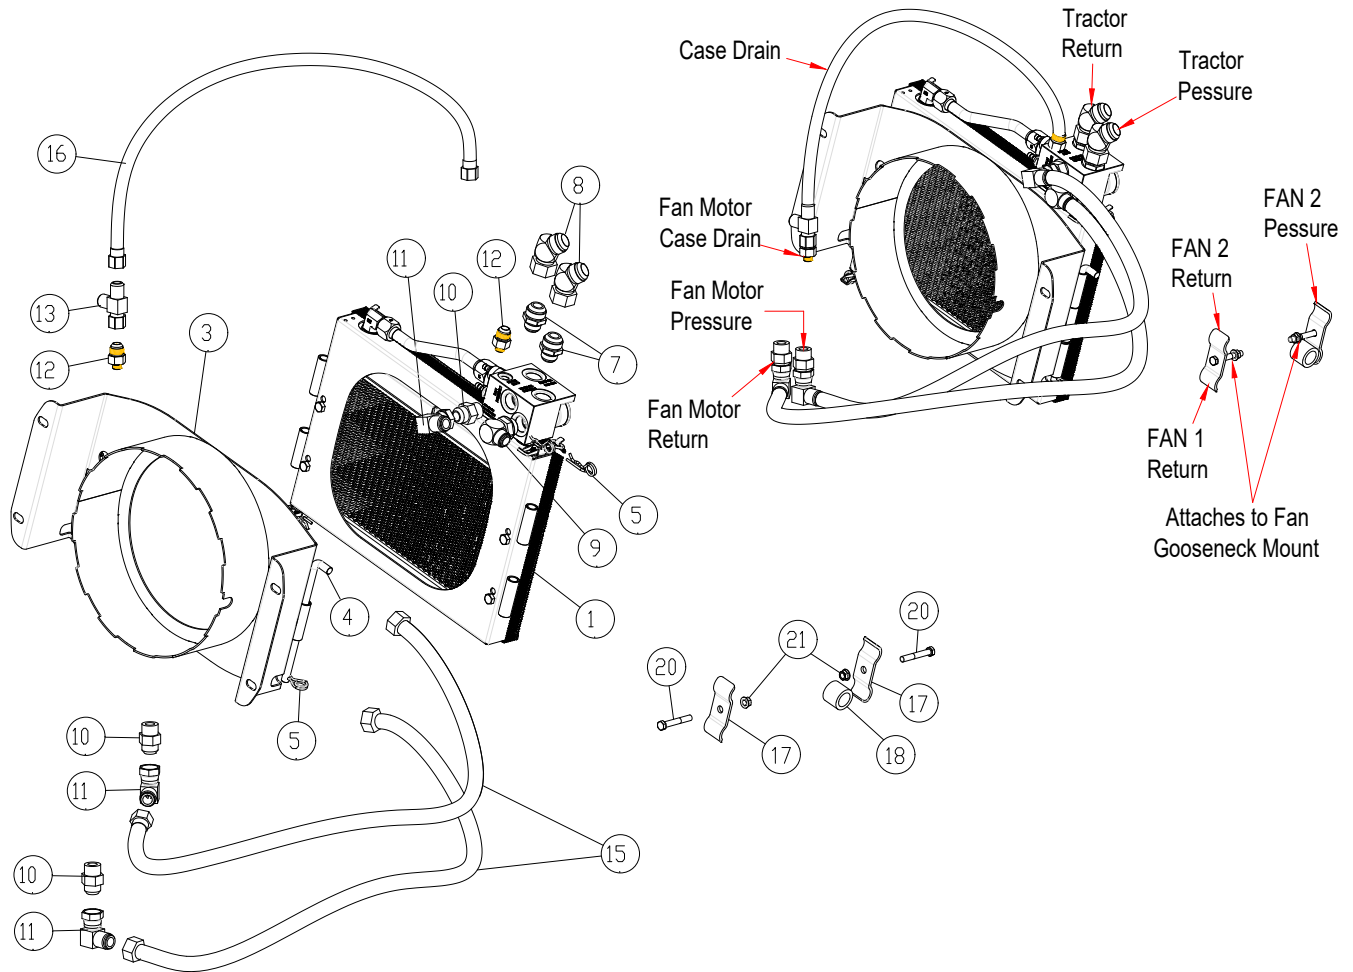

Air Guard System Hydraulics and Bracket Kit

Item	Part No.	Description	Qty
1	N69860	Cooler - 7995 - See next page for details	1
2	N73936	Airguard Bracket Kit - (Includes Items Below) Whole Goods Only	1
3	N73967	Cooler Mount	1
4	N73968	Airguard Pin	2
5	N73969	Airguard Clip	4
6	N73835	Hyd Fitting Kit - Airguard - (Includes Items Below) Whole Goods Only	1
7	N58602	Connector - 1 1/16-12 MORB (#12) x 1 5/16-12 MJIC (#16)	2
8	N36382	45 Elbow - Swivel - 1 5/16-12 FJIC (#16) x 1 5/16-12 MJIC (#16)	2
9	N16359	Elbow 90 - 1 1/16 MJIC (#12) x 1 1/16 MORB (#12)	1
10	N15990	Connector 1-1/16-12 MJIC (#12) x 1-1/16-12 MORB (#12)	3
11	N21189	90 Elbow - Swivel - 1 1/16-12 FJIC (#12) x 1 1/16-12 MJIC (#12)	3
12	N34047	Connector - 7/8-14 MJIC (#10) x 9/16-18 MORB (#06)	2
13	H18746	Tee - Swivel - (2) 7/8-14 MJIC (#10) x (1) 7/8-14 FJIC (#10) (MMF)	1
14	N73834	Hyd Hose Kit - Airguard - (Includes Items Below) Whole Goods Only	1
15	N73831	Hyd Hose - 3/4 x 60 Lg - 1 1/16-12 FJIC (#12)	2
16	N74251	Hyd Hose - 1/2 x 36 Lg - 7/8-14 FJIC (#10)	1
17	D-4808	Clamp - Hose Support	2
18	A37966	Bushing	1
19	G74274	Airguard Bolt Kit - (Includes Items Below) Whole Goods Only	1
20	W-480	Hex Head Bolt - 3/8 x 2 1/2 Lg	2
21	D-5279	Flange Lock Nut - 3/8	2
	N74272	Airguard Cooler Kit - Tow Behind - (Includes All Items Above) Whole Goods Only	
	N74273	Airguard Cooler Kit - Tow Between - (Includes Items 1, 2, 6, and 14) Whole Goods Only