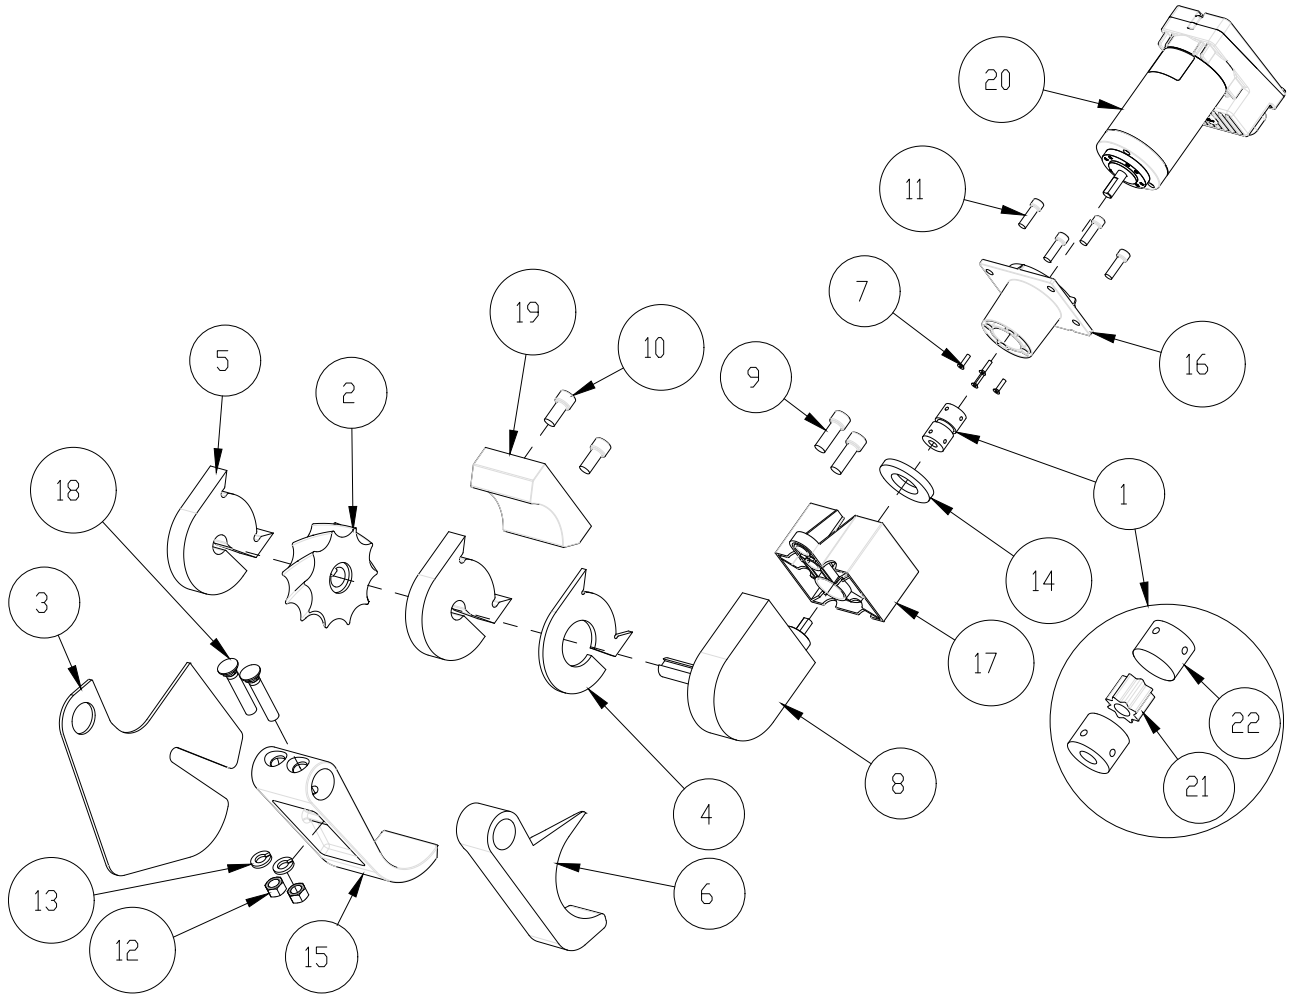

Drive Assembly 4 Wide Meter Wheel

Item	Part No.	Description	Qty
1	N70539	Flex Coupler - 3 Piece - (Includes Item 21 and 22)	1
2	N74300	Meterwheel - 1.00 Wide - Machined.....	1
3	N74461	Side Wear Plate - 1/8 Wide	1
4	N74460	Gearbox Wear Plate - 3/16 Wide.....	1
5	N70532	2 Wide Sides - 0.739 Wide	2
6	N70533	Gear Box Cover	1
7	N70451	Hex Socket Cap Screw - M3 - 0.50 x 12 mm - Flat Head	4
8	N70523	Edrive Gear Box	1
9	N70482	Hex Socket Cap Screw - 3/8-16 x 1 Lg - (Black Oxide Finish).....	2
10	N70483	Hex Socket Cap Screw - 3/8-16 x 3/4 Lg - (Black Oxide Finish).....	2
11	N70484	Hex Socket Cap Screw - 1/4-20 x 3/4 Lg - (Black Oxide Finish).....	4
12	W-514	Hex Nut - 3/8.....	2
13	W-523	Lockwasher - 3/8	2
14	N73884	Motor Base Seal	1
15	N72205	Seedplate	1
16	N70526	Motor Side Coupler.....	1
17	N70527	Motor Mount Base	1
18	N70488	Plow Head Bolt - 3/8 x 2 Lg	2
19	N70499	Cup Back	1
20	N73024	Motor DC Bushless - 24V - 8mm Shaft.....	1
21	N70552	Coupler - Spline.....	1
22	N73919	Coupler - Hub	2
	N73920	Motor - Pre Assembly - (Includes Items 7, 16, 20 and 1 of 21)	
	N74570	Meter Wheel Drive Assembly - (Includes All Above Items) Whole Goods Only