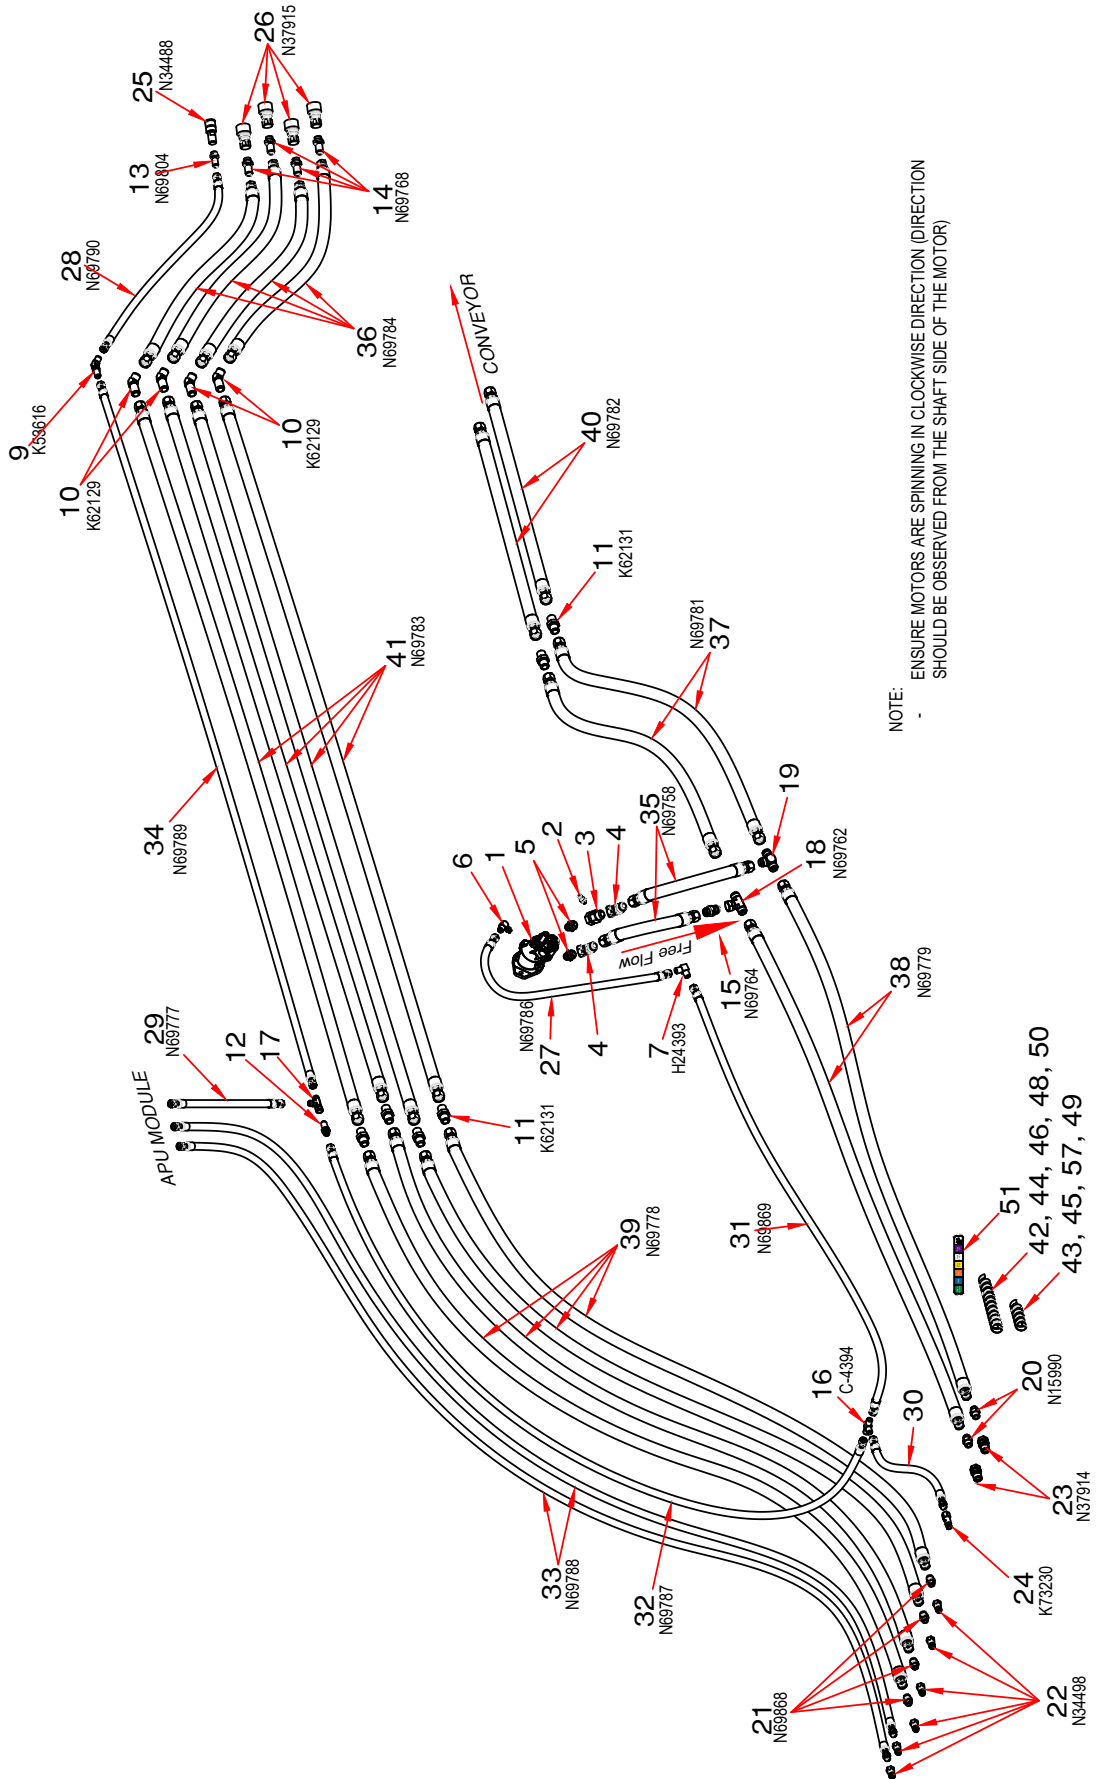

Tow Between Hydraulics Single Fan with Conveyor

NOTE: ENSURE MOTORS ARE SPINNING IN CLOCKWISE DIRECTION (DIRECTION SHOULD BE OBSERVED FROM THE SHAFT SIDE OF THE MOTOR)

Tow Between Hydraulics - Single Fan with Conveyor