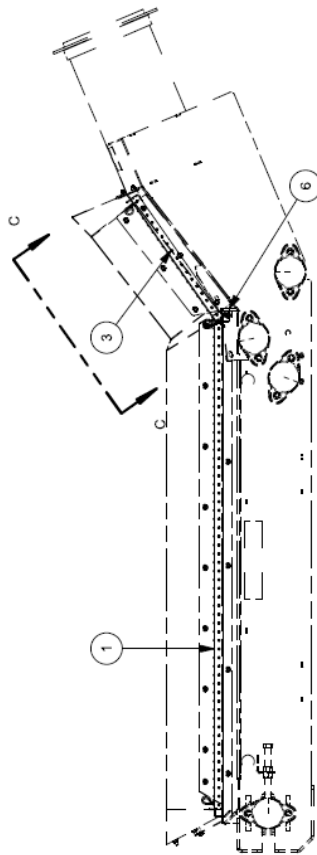

Conveyor Assembly Hopper Screen Kit

SECTION C-C
PART 1 HIDDEN

DETAIL B

DETAIL A