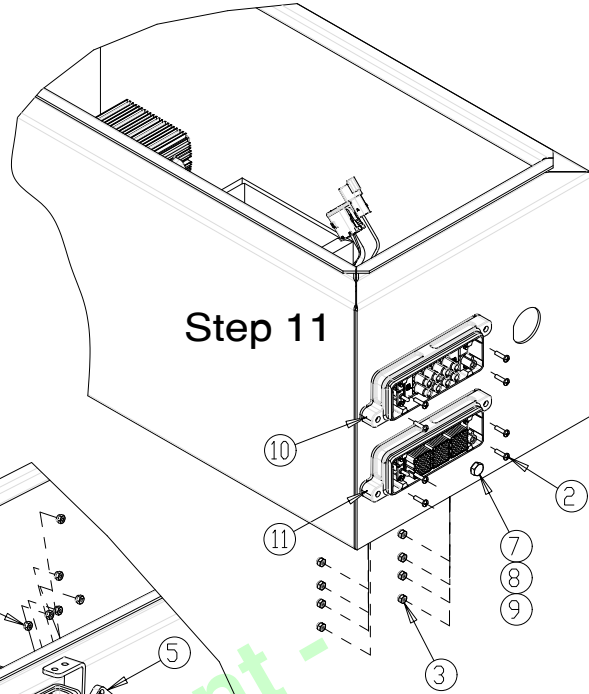

APU Assembly - 2025 Electric Panel - Continued

Step 11