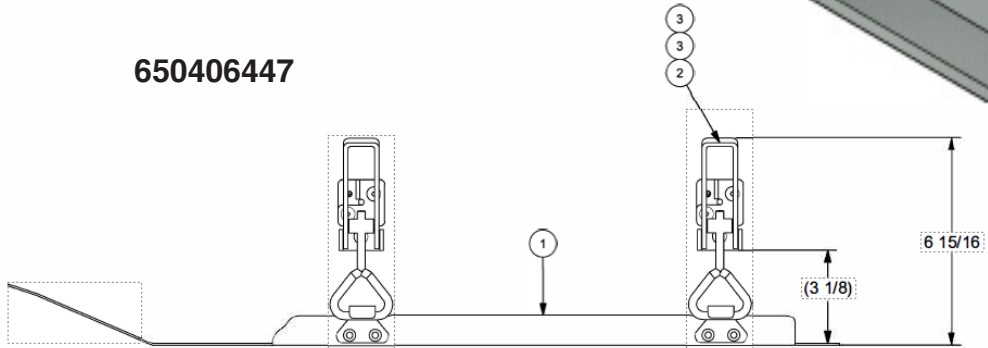

Conveyor Assembly Hopper Containment

650406447